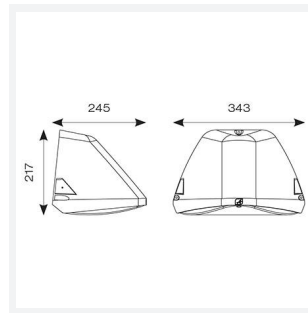

Wolf

Wolf CCT Multi Wattage Wallpack Self-Test
Code: AWOLF/BLK/SM3

Category	Bulkheads
Application	Ancillary, Commercial, Healthcare, Hospitality, Industrial, Outdoor, Retail
Specification	Performance

PRODUCT FEATURES

- Modern, robust die-cast aluminium low glare wall pack suitable for commercial and industrial applications
- Reduced light pollution with 0% upward light distribution, helps with compliance with Dark Skies recommendations, helps with compliance with Dark Skies recommendations
- High efficiency up to 120 Lm/W
- Multiple conduit entry and BESA fixing points
- Advanced lens technology offers wide distribution for optimum spacing and uniformity; whilst ensuring minimal uplight and light pollution
- Power selectable; offering a choice of 3 outputs, in one luminaire
- Electrostatic paint finish for enhanced corrosion resistance
- 20mm East and West side entry for surface conduit and through-wire

GENERAL INFORMATION	
Wattage	18/20/30W
Lumens Delivered	2200/2400/3600lm (4000K)
Lm/W	120lm/W (4000K)
Beam Angle	70/140
CRI	82
CCT	3000/4000K
Input	220-240V
Operating Temp	0°C - 40°C
SDCM	5
Product Weight without Packaging	3.288 kg

TECHNICAL INFORMATION	
Light Source	LED
Colour / Finish	Black
IP Rating	IP65
Class Protection	1
Internal / External	External
Surface / Recessed / Suspended	Pole, Wall
Lumen Depreciation	L80 84,000h
Warranty (Years)	5
CE Mark	Yes
Height	217 mm