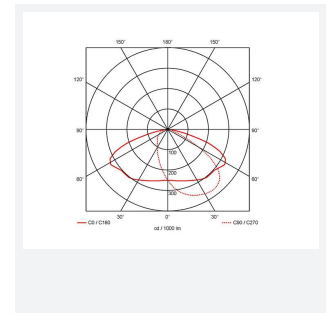

PRODUCT FEATURES

- Modern, robust die-cast aluminium low glare wall pack suitable for commercial and industrial applications
- Reduced light pollution with 0% upward light distribution, helps with compliance with Dark Skies recommendations, helps with compliance with Dark Skies recommendations
- High efficiency up to 120 Lm/W
- Multiple conduit entry and BESA fixing points
- Advanced lens technology offers wide distribution for optimum spacing and uniformity; whilst ensuring minimal uplight and light pollution
- Power selectable; offering a choice of 3 outputs, in one luminaire
- Electrostatic paint finish for enhanced corrosion resistance
- 20mm East and West side entry for surface conduit and through-wire

GENERAL INFORMATION	
Wattage	18/20/30W
Lumens Delivered	2200/2400/3600lm (4000K)
Lm/W	120lm/W (4000K)
Beam Angle	70/140
CRI	82
CCT	3000/4000K
Input	220-240V
Operating Temp	0°C - 40°C
SDCM	5
Product Weight without Packaging	3.288 kg

TECHNICAL INFORMATION	
Light Source	LED
Colour / Finish	Black
IP Rating	IP65
Class Protection	1
Internal / External	External
Surface / Recessed / Suspended	Pole, Wall
Lumen Depreciation	L80 84,000h
Warranty (Years)	5
CE Mark	Yes
Height	217 mm