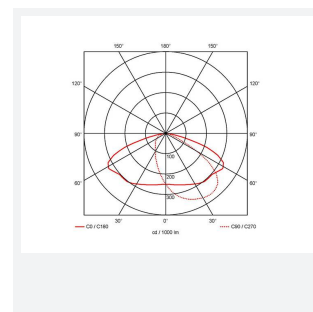

## PRODUCT FEATURES

- Modern, robust die-cast aluminium low glare wall pack suitable for commercial and industrial applications
- Reduced light pollution with 0% upward light distribution, helps with compliance with Dark Skies recommendations, helps with compliance with Dark Skies recommendations
- High efficiency up to 120 Lm/W
- Multiple conduit entry and BESA fixing points
- Advanced lens technology offers wide distribution for optimum spacing and uniformity; whilst ensuring minimal uplight and light pollution
- Power selectable; offering a choice of 3 outputs, in one luminaire
- Electrostatic paint finish for enhanced corrosion resistance
- 20mm East and West side entry for surface conduit and through-wire

GENERAL INFORMATION	
Wattage	18/20/30W
Lumens Delivered	2200/2400/3600lm (4000K)
Lm/W	120lm/W (4000K)
Beam Angle	70/140
CRI	82
CCT	3000/4000K
Input	220-240V
Operating Temp	0°C - 40°C
SDCM	5
Product Weight without Packaging	3.388 kg

TECHNICAL INFORMATION	
Light Source	LED
Colour / Finish	Black
IP Rating	IP65
Class Protection	1
Internal / External	External
Surface / Recessed / Suspended	Pole, Wall
Lumen Depreciation	L80 84,000h
Warranty (Years)	5
CE Mark	Yes
Height	217 mm