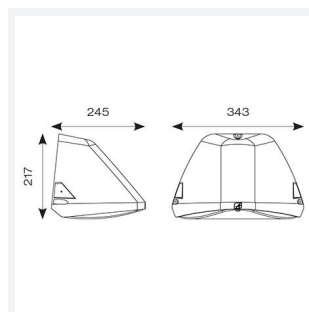

# Wolf

Wolf CCT Multi Wattage Wallpack Self-Test  
Code: AWOLF/BLK/SM3/PC

Category	Bulkheads
Application	Ancillary, Commercial, Healthcare, Hospitality, Industrial, Outdoor, Retail
Specification	Performance

## PRODUCT FEATURES

- Modern, robust die-cast aluminium low glare wall pack suitable for commercial and industrial applications
- Reduced light pollution with 0% upward light distribution, helps with compliance with Dark Skies recommendations, helps with compliance with Dark Skies recommendations
- High efficiency up to 120 Lm/W
- Multiple conduit entry and BESA fixing points
- Advanced lens technology offers wide distribution for optimum spacing and uniformity; whilst ensuring minimal uplight and light pollution
- Power selectable; offering a choice of 3 outputs, in one luminaire
- Electrostatic paint finish for enhanced corrosion resistance
- 20mm East and West side entry for surface conduit and through-wire

GENERAL INFORMATION	
Wattage	18/20/30W
Lumens Delivered	2200/2400/3600lm (4000K)
Lm/W	120lm/W (4000K)
Beam Angle	70/140
CRI	82
CCT	3000/4000K
Input	220-240V
Operating Temp	0°C - 40°C
SDCM	5
Product Weight without Packaging	3.388 kg

TECHNICAL INFORMATION	
Light Source	LED
Colour / Finish	Black
IP Rating	IP65
Class Protection	1
Internal / External	External
Surface / Recessed / Suspended	Pole, Wall
Lumen Depreciation	L80 84,000h
Warranty (Years)	5
CE Mark	Yes
Height	217 mm