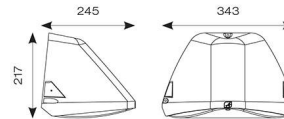

Wolf

Wolf CCT Multi Wattage Wallpack Photocell
Code: AWOLF/BLK/PC

Category	Bulkheads
Application	Ancillary, Commercial, Healthcare, Hospitality, Industrial, Outdoor, Retail
Specification	Performance