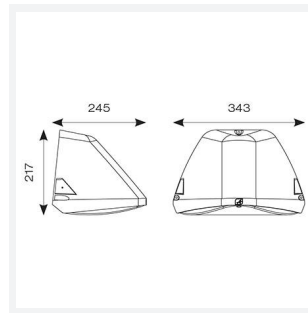

PRODUCT FEATURES

- Modern, robust die-cast aluminium low glare wall pack suitable for commercial and industrial applications
- Reduced light pollution with 0% upward light distribution, helps with compliance with Dark Skies recommendations, helps with compliance with Dark Skies recommendations
- High efficiency up to 120 Lm/W
- Multiple conduit entry and BESA fixing points
- Advanced lens technology offers wide distribution for optimum spacing and uniformity; whilst ensuring minimal uplight and light pollution
- Power selectable; offering a choice of 3 outputs, in one luminaire
- Electrostatic paint finish for enhanced corrosion resistance
- 20mm East and West side entry for surface conduit and through-wire

GENERAL INFORMATION	
Wattage	18/20/30W
Lumens Delivered	2200/2400/3600lm (4000K)
Lm/W	120lm/W (4000K)
Beam Angle	70/140
CRI	82
CCT	3000/4000K
Input	220-240V
Operating Temp	-20°C - 45°C
SDCM	5
Product Weight without Packaging	3.188 kg

TECHNICAL INFORMATION	
Light Source	LED
Colour / Finish	Black
IP Rating	IP65
Class Protection	1
Internal / External	External
Surface / Recessed / Suspended	Pole, Wall
Lumen Depreciation	L80 84,000h
Warranty (Years)	5
CE Mark	Yes
Height	217 mm