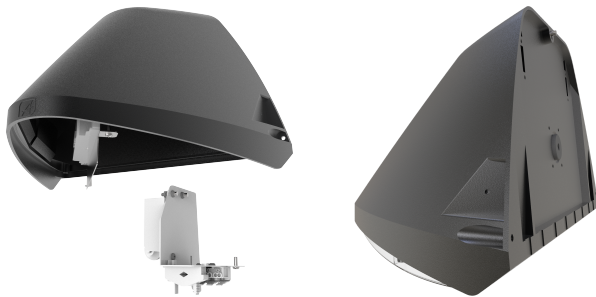

# Wolf

Wolf CCT Multi Wattage Wallpack Photocell  
Code: AWOLF/BLK/PC

<b>Category</b>	Bulkheads
<b>Application</b>	Ancillary, Commercial, Healthcare, Hospitality, Industrial, Outdoor, Retail
<b>Specification</b>	Performance

- Modern, robust die-cast aluminium low glare wall pack suitable for commercial and industrial applications
- Reduced light pollution with 0% upward light distribution, helps with compliance with Dark Skies recommendations, helps with compliance with Dark Skies recommendations
- High efficiency up to 120 Lm/W
- Multiple conduit entry and BESA fixing points

- Advanced lens technology offers wide distribution for optimum spacing and uniformity; whilst ensuring minimal uplight and light pollution
- Power selectable; offering a choice of 3 outputs, in one luminaire
- Electrostatic paint finish for enhanced corrosion resistance
- 20mm East and West side entry for surface conduit and through-wire

TECHNICAL INFORMATION	
Light Source	LED
Colour / Finish	Black
IP Rating	IP65
Class Protection	1
Internal / External	External
Surface / Recessed / Suspended	Pole, Wall
Lumen Depreciation	L80 84,000h
Warranty (Years)	5
CE Mark	Yes
Height	220 mm