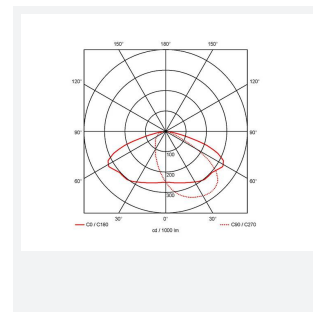

PRODUCT FEATURES

- Modern, robust die-cast aluminium low glare wall pack suitable for commercial and industrial applications
- Reduced light pollution with 0% upward light distribution, helps with compliance with Dark Skies recommendations, helps with compliance with Dark Skies recommendations
- High efficiency up to 120 Lm/W
- Multiple conduit entry and BESA fixing points
- Advanced lens technology offers wide distribution for optimum spacing and uniformity; whilst ensuring minimal uplight and light pollution
- Power selectable; offering a choice of 3 outputs, in one luminaire
- Electrostatic paint finish for enhanced corrosion resistance
- 20mm East and West side entry for surface conduit and through-wire

GENERAL INFORMATION	
Wattage	18/20/30W
Lumens Delivered	2200/2400/3600lm (4000K)
Lm/W	120lm/W (4000K)
Beam Angle	70/140
CRI	82
CCT	3000/4000K
Input	220/240V
Operating Temp	-20°C - 45°C
SDCM	5
Product Weight without Packaging	3.188 kg

TECHNICAL INFORMATION	
Light Source	LED
Colour / Finish	Black
IP Rating	IP65
Class Protection	1
Internal / External	External
Surface / Recessed / Suspended	Pole, Wall
Lumen Depreciation	L80 84,000h
Warranty (Years)	5
CE Mark	Yes
Height	217 mm