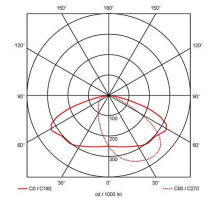

Wolf

Wolf CCT Multi Wattage Wallpack Photocell
Code: AWOLF/BLK/PC

Category	Bulkheads
Application	Ancillary, Commercial, Healthcare, Hospitality, Industrial, Outdoor, Retail
Specification	Performance