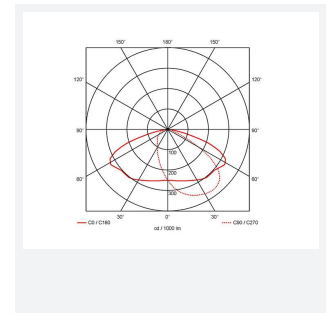

PRODUCT FEATURES

- Modern, robust die-cast aluminium low glare wall pack suitable for commercial and industrial applications
- Reduced light pollution with 0% upward light distribution, helps with compliance with Dark Skies recommendations, helps with compliance with Dark Skies recommendations
- High efficiency up to 120 Lm/W
- Multiple conduit entry and BESA fixing points
- Advanced lens technology offers wide distribution for optimum spacing and uniformity; whilst ensuring minimal uplight and light pollution
- Power selectable; offering a choice of 3 outputs, in one luminaire
- Electrostatic paint finish for enhanced corrosion resistance
- 20mm East and West side entry for surface conduit and through-wire

GENERAL INFORMATION	
Wattage	18/20/30W
Lumens Delivered	2200/2400/3600lm (4000K)
Lm/W	120lm/W (4000K)
Beam Angle	70/140
CRI	82
CCT	3000/4000K
Input	220-240V
Operating Temp	-20°C - 45°C
SDCM	5
Product Weight without Packaging	3.188 kg

TECHNICAL INFORMATION	
Light Source	LED
Colour / Finish	Black
IP Rating	IP65
Class Protection	1
Internal / External	External
Surface / Recessed / Suspended	Pole, Wall
Lumen Depreciation	L80 84,000h
Warranty (Years)	5
CE Mark	Yes
Height	217 mm