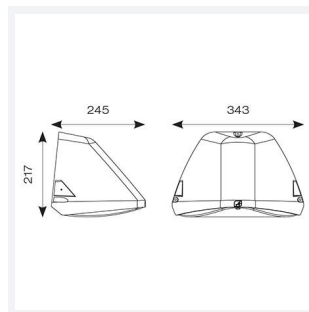

PRODUCT FEATURES

- Modern, robust die-cast aluminium low glare wall pack suitable for commercial and industrial applications
- Reduced light pollution with 0% upward light distribution, helps with compliance with Dark Skies recommendations, helps with compliance with Dark Skies recommendations
- High efficiency up to 120 Lm/W
- Multiple conduit entry and BESA fixing points
- Advanced lens technology offers wide distribution for optimum spacing and uniformity; whilst ensuring minimal uplight and light pollution
- Power selectable; offering a choice of 3 outputs, in one luminaire
- Electrostatic paint finish for enhanced corrosion resistance
- 20mm East and West side entry for surface conduit and through-wire

GENERAL INFORMATION	
Wattage	18/20/30W
Lumens Delivered	2200/2400/3600lm (4000K)
Lm/W	120lm/W (4000K)
Beam Angle	70/140
CRI	82
CCT	3000/4000K
Input	220/240V
Operating Temp	-20°C - 45°C
SDCM	5
Product Weight without Packaging	3.188 kg

TECHNICAL INFORMATION	
Light Source	LED
Colour / Finish	Black
IP Rating	IP65
Class Protection	1
Internal / External	External
Surface / Recessed / Suspended	Pole, Wall
Lumen Depreciation	L80 84,000h
Warranty (Years)	5
CE Mark	Yes
Height	217 mm