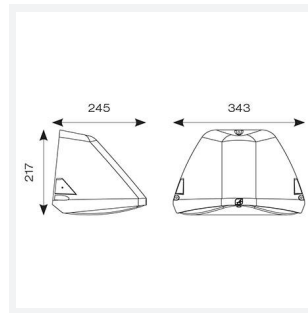

Wolf

Wolf CCT Multi Wattage Wallpack OCTO Smart Code: AWOLF/BLK/OCTO

Category	Bulkheads
Application	Ancillary, Commercial, Healthcare, Hospitality, Industrial, Outdoor, Retail
Specification	Performance

PRODUCT FEATURES

- Modern, robust die-cast aluminium low glare wall pack suitable for commercial and industrial applications
- Reduced light pollution with 0% upward light distribution, helps with compliance with Dark Skies recommendations, helps with compliance with Dark Skies recommendations
- High efficiency up to 120 Lm/W
- Multiple conduit entry and BESA fixing points
- Advanced lens technology offers wide distribution for optimum spacing and uniformity; whilst ensuring minimal uplight and light pollution
- Power selectable; offering a choice of 3 outputs, in one luminaire
- Electrostatic paint finish for enhanced corrosion resistance
- 20mm East and West side entry for surface conduit and through-wire

GENERAL INFORMATION	
Wattage	18/20/30W
Lumens Delivered	2200/2400/3600lm (4000K)
Lm/W	120lm/W (4000K)
Beam Angle	70/140
CRI	82
CCT	3000/4000K
Input	220/240V
Operating Temp	-20°C - 45°C
SDCM	5
Product Weight without Packaging	2.845 kg

TECHNICAL INFORMATION	
Light Source	LED
Colour / Finish	Black
IP Rating	IP65
Class Protection	1
Internal / External	External
Surface / Recessed / Suspended	Pole, Wall
Lumen Depreciation	L80 84,000h
Warranty (Years)	5
CE Mark	Yes
Height	217 mm