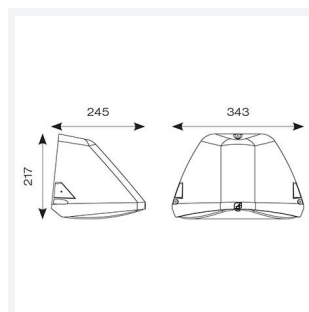

PRODUCT FEATURES

- Modern, robust die-cast aluminium low glare wall pack suitable for commercial and industrial applications
- Reduced light pollution with 0% upward light distribution, helps with compliance with Dark Skies recommendations, helps with compliance with Dark Skies recommendations
- High efficiency up to 120 Lm/W
- Multiple conduit entry and BESA fixing points
- Advanced lens technology offers wide distribution for optimum spacing and uniformity; whilst ensuring minimal uplight and light pollution
- Power selectable; offering a choice of 3 outputs, in one luminaire
- Electrostatic paint finish for enhanced corrosion resistance
- 20mm East and West side entry for surface conduit and through-wire

GENERAL INFORMATION	
Wattage	18/20/30W
Lumens Delivered	2200/2400/3600lm (4000K)
Lm/W	120lm/W (4000K)
Beam Angle	70/140
CRI	82
CCT	3000/4000K
Input	220-240V
Operating Temp	-20°C - 45°C
SDCM	5
Product Weight without Packaging	2.845 kg

TECHNICAL INFORMATION	
Light Source	LED
Colour / Finish	Black
IP Rating	IP65
Class Protection	1
Internal / External	External
Surface / Recessed / Suspended	Pole, Wall
Lumen Depreciation	L80 84,000h
Warranty (Years)	5
CE Mark	Yes
Height	217 mm