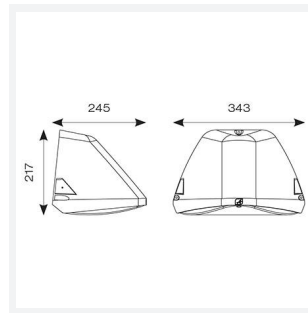

Wolf

Wolf CCT Multi Wattage Wallpack OCTO Smart Code: AWOLF/BLK/OCTO

Category	Bulkheads
Application	Ancillary, Commercial, Healthcare, Hospitality, Industrial, Outdoor, Retail
Specification	Performance

PRODUCT FEATURES

- Modern, robust die-cast aluminium low glare wall pack suitable for commercial and industrial applications
- Reduced light pollution with 0% upward light distribution, helps with compliance with Dark Skies recommendations, helps with compliance with Dark Skies recommendations
- High efficiency up to 120 Lm/W
- Multiple conduit entry and BESA fixing points
- Advanced lens technology offers wide distribution for optimum spacing and uniformity; whilst ensuring minimal uplight and light pollution
- Power selectable; offering a choice of 3 outputs, in one luminaire
- Electrostatic paint finish for enhanced corrosion resistance
- 20mm East and West side entry for surface conduit and through-wire

GENERAL INFORMATION	
Wattage	30W
Lumens Delivered	2200lm / 2400lm / 3600lm (4000K)
Lm/W	120lm/W (4000K)
Beam Angle	70/140
CRI	82
CCT	3000/4000K
Input	220-240V
Operating Temp	-20°C - 40°C
SDCM	5
Product Weight without Packaging	2.845 kg

TECHNICAL INFORMATION	
Light Source	LED
Colour / Finish	Black
IP Rating	IP65
Class Protection	1
Internal / External	External
Surface / Recessed / Suspended	Pole, Wall
Lumen Depreciation	L80 84,000h
Warranty (Years)	5
CE Mark	Yes
Height	220 mm