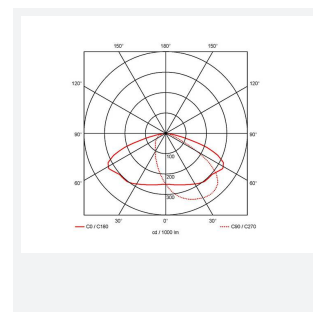

PRODUCT FEATURES

- Modern, robust die-cast aluminium low glare wall pack suitable for commercial and industrial applications
- Reduced light pollution with 0% upward light distribution, helps with compliance with Dark Skies recommendations, helps with compliance with Dark Skies recommendations
- High efficiency up to 120 Lm/W
- Multiple conduit entry and BESA fixing points
- Advanced lens technology offers wide distribution for optimum spacing and uniformity; whilst ensuring minimal uplight and light pollution
- Power selectable; offering a choice of 3 outputs, in one luminaire
- Electrostatic paint finish for enhanced corrosion resistance
- 20mm East and West side entry for surface conduit and through-wire

GENERAL INFORMATION	
Wattage	18/20/30W
Lumens Delivered	2200/2400/3600lm (4000K)
Lm/W	120lm/W (4000K)
Beam Angle	70/140
CRI	82
CCT	3000/4000K
Input	220-240V
Operating Temp	-20°C - 45°C
SDCM	5
Product Weight without Packaging	2.845 kg

TECHNICAL INFORMATION	
Light Source	LED
Colour / Finish	Black
IP Rating	IP65
Class Protection	1
Internal / External	External
Surface / Recessed / Suspended	Pole, Wall
Lumen Depreciation	L80 84,000h
Warranty (Years)	5
CE Mark	Yes
Height	217 mm