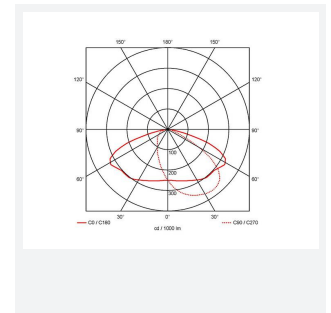

PRODUCT FEATURES

- Modern, robust die-cast aluminium low glare wall pack suitable for commercial and industrial applications
- Reduced light pollution with 0% upward light distribution, helps with compliance with Dark Skies recommendations, helps with compliance with Dark Skies recommendations
- High efficiency up to 120 Lm/W
- Multiple conduit entry and BESA fixing points
- Advanced lens technology offers wide distribution for optimum spacing and uniformity; whilst ensuring minimal uplight and light pollution
- Power selectable; offering a choice of 3 outputs, in one luminaire
- Electrostatic paint finish for enhanced corrosion resistance
- 20mm East and West side entry for surface conduit and through-wire

GENERAL INFORMATION	
Wattage	18/20/30W
Lumens Delivered	2200/2400/3600lm (4000K)
Lm/W	120lm/W (4000K)
Beam Angle	70/140
CRI	82
CCT	3000/4000K
Input	220/240V
Operating Temp	-20°C - 45°C
SDCM	5
Product Weight without Packaging	2.845 kg

TECHNICAL INFORMATION	
Light Source	LED
Colour / Finish	Black
IP Rating	IP65
Class Protection	1
Internal / External	External
Surface / Recessed / Suspended	Pole, Wall
Lumen Depreciation	L80 84,000h
Warranty (Years)	5
CE Mark	Yes
Height	217 mm