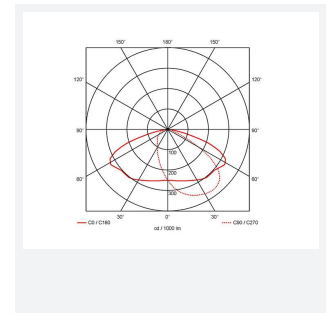

PRODUCT FEATURES

- Modern, robust die-cast aluminium low glare wall pack suitable for commercial and industrial applications
- Reduced light pollution with 0% upward light distribution, helps with compliance with Dark Skies recommendations, helps with compliance with Dark Skies recommendations
- High efficiency up to 120 Lm/W
- Multiple conduit entry and BESA fixing points
- Advanced lens technology offers wide distribution for optimum spacing and uniformity; whilst ensuring minimal uplight and light pollution
- Power selectable; offering a choice of 3 outputs, in one luminaire
- Electrostatic paint finish for enhanced corrosion resistance
- 20mm East and West side entry for surface conduit and through-wire

GENERAL INFORMATION	
Wattage	30W
Lumens Delivered	2200lm / 2400lm / 3600lm (4000K)
Lm/W	120lm/W (4000K)
Beam Angle	70/140
CRI	82
CCT	3000/4000K
Input	220-240V
Operating Temp	-20°C - 40°C
SDCM	5
Product Weight without Packaging	2.845 kg

TECHNICAL INFORMATION	
Light Source	LED
Colour / Finish	Black
IP Rating	IP65
Class Protection	1
Internal / External	External
Surface / Recessed / Suspended	Pole, Wall
Lumen Depreciation	L80 84,000h
Warranty (Years)	5
CE Mark	Yes
Height	220 mm