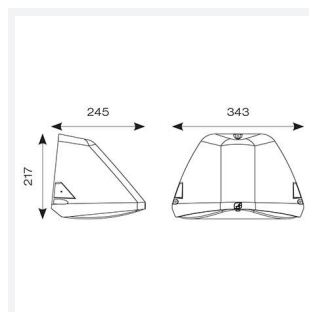

Wolf

Wolf CCT Multi Wattage Wallpack OCTO Smart Code: AWOLF/BLK/OCTO/SM3

Category	Bulkheads
Application	Ancillary, Commercial, Healthcare, Hospitality, Industrial, Outdoor, Retail
Specification	Performance

PRODUCT FEATURES

- Modern, robust die-cast aluminium low glare wall pack suitable for commercial and industrial applications
- Reduced light pollution with 0% upward light distribution, helps with compliance with Dark Skies recommendations, helps with compliance with Dark Skies recommendations
- High efficiency up to 120 Lm/W
- Multiple conduit entry and BESA fixing points
- Advanced lens technology offers wide distribution for optimum spacing and uniformity; whilst ensuring minimal uplight and light pollution
- Power selectable; offering a choice of 3 outputs, in one luminaire
- Electrostatic paint finish for enhanced corrosion resistance
- 20mm East and West side entry for surface conduit and through-wire

GENERAL INFORMATION	
Wattage	18/20/30W
Lumens Delivered	2200/2400/3600lm (4000K)
Lm/W	120lm/W (4000K)
Beam Angle	70/140
CRI	82
CCT	3000/4000K
Input	220-240V
Operating Temp	0°C - 40°C
SDCM	5

TECHNICAL INFORMATION	
Light Source	LED
Colour / Finish	Black
IP Rating	IP65
Class Protection	1
Internal / External	External
Surface / Recessed / Suspended	Pole, Wall
Lumen Depreciation	L80 84,000h
Warranty (Years)	5
CE Mark	Yes
Height	217 mm