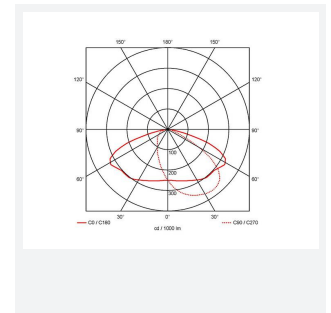

PRODUCT FEATURES

- Modern, robust die-cast aluminium low glare wall pack suitable for commercial and industrial applications
- Reduced light pollution with 0% upward light distribution, helps with compliance with Dark Skies recommendations, helps with compliance with Dark Skies recommendations
- High efficiency up to 120 Lm/W
- Multiple conduit entry and BESA fixing points
- Advanced lens technology offers wide distribution for optimum spacing and uniformity; whilst ensuring minimal uplight and light pollution
- Power selectable; offering a choice of 3 outputs, in one luminaire
- Electrostatic paint finish for enhanced corrosion resistance
- 20mm East and West side entry for surface conduit and through-wire

| GENERAL INFORMATION | |
|---------------------|----------------------------------|
| Wattage | 30W |
| Lumens Delivered | 2200lm / 2400lm / 3600lm (4000K) |
| Lm/W | 120lm/W (4000K) |
| Beam Angle | 70/140 |
| CRI | 82 |
| CCT | 3000/4000K |
| Input | 220-240V |
| Operating Temp | 0°C - 40°C |
| SDCM | 5 |

| TECHNICAL INFORMATION | |
|--------------------------------|-------------|
| Light Source | LED |
| Colour / Finish | Black |
| IP Rating | IP65 |
| Class Protection | 1 |
| Internal / External | External |
| Surface / Recessed / Suspended | Pole, Wall |
| Lumen Depreciation | L80 84,000h |
| Warranty (Years) | 5 |
| CE Mark | Yes |
| Height | 220 mm |