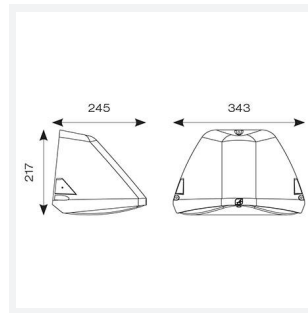

Wolf

Wolf CCT Multi Wattage Wallpack OCTO Smart Code: AWOLF/BLK/OCTO/SM3

| | |
|----------------------|---|
| Category | Bulkheads |
| Application | Ancillary, Commercial, Healthcare, Hospitality, Industrial, Outdoor, Retail |
| Specification | Performance |

PRODUCT FEATURES

- Modern, robust die-cast aluminium low glare wall pack suitable for commercial and industrial applications
- Reduced light pollution with 0% upward light distribution, helps with compliance with Dark Skies recommendations, helps with compliance with Dark Skies recommendations
- High efficiency up to 120 Lm/W
- Multiple conduit entry and BESA fixing points
- Advanced lens technology offers wide distribution for optimum spacing and uniformity; whilst ensuring minimal uplight and light pollution
- Power selectable; offering a choice of 3 outputs, in one luminaire
- Electrostatic paint finish for enhanced corrosion resistance
- 20mm East and West side entry for surface conduit and through-wire

| TECHNICAL INFORMATION | |
|--------------------------------|-------------|
| Light Source | LED |
| Colour / Finish | Black |
| IP Rating | IP65 |
| Class Protection | 1 |
| Internal / External | External |
| Surface / Recessed / Suspended | Pole, Wall |
| Lumen Depreciation | L80 84,000h |
| Warranty (Years) | 5 |
| CE Mark | Yes |
| Height | 220 mm |