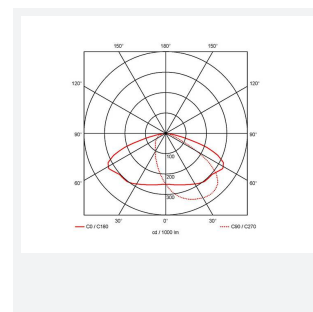

Wolf

Wolf CCT Multi Wattage Wallpack OCTO Smart Code: AWOLF/BLK/OCTO/SM3

Category	Bulkheads
Application	Ancillary, Commercial, Healthcare, Hospitality, Industrial, Outdoor, Retail
Specification	Performance

PRODUCT FEATURES

- Modern, robust die-cast aluminium low glare wall pack suitable for commercial and industrial applications
- Reduced light pollution with 0% upward light distribution, helps with compliance with Dark Skies recommendations, helps with compliance with Dark Skies recommendations
- High efficiency up to 120 Lm/W
- Multiple conduit entry and BESA fixing points
- Advanced lens technology offers wide distribution for optimum spacing and uniformity; whilst ensuring minimal uplight and light pollution
- Power selectable; offering a choice of 3 outputs, in one luminaire
- Electrostatic paint finish for enhanced corrosion resistance
- 20mm East and West side entry for surface conduit and through-wire

GENERAL INFORMATION	
Wattage	18/20/30W
Lumens Delivered	2200/2400/3600lm (4000K)
Lm/W	120lm/W (4000K)
Beam Angle	70/140
CRI	82
CCT	3000/4000K
Input	220-240V
Operating Temp	0°C - 40°C
SDCM	5

TECHNICAL INFORMATION	
Light Source	LED
Colour / Finish	Black
IP Rating	IP65
Class Protection	1
Internal / External	External
Surface / Recessed / Suspended	Pole, Wall
Lumen Depreciation	L80 84,000h
Warranty (Years)	5
CE Mark	Yes
Height	217 mm