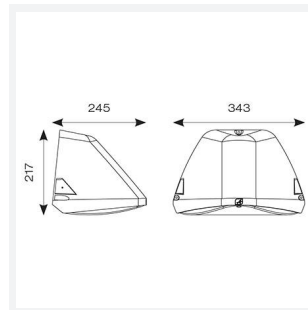

Wolf

Wolf CCT Multi Wattage Wallpack OCTO Smart Code: AWOLF/BLK/OCTO/M3

Category	Bulkheads
Application	Ancillary, Commercial, Healthcare, Hospitality, Industrial, Outdoor, Retail
Specification	Performance

PRODUCT FEATURES

- Modern, robust die-cast aluminium low glare wall pack suitable for commercial and industrial applications
- Reduced light pollution with 0% upward light distribution, helps with compliance with Dark Skies recommendations, helps with compliance with Dark Skies recommendations
- High efficiency up to 120 Lm/W
- Multiple conduit entry and BESA fixing points
- Advanced lens technology offers wide distribution for optimum spacing and uniformity; whilst ensuring minimal uplight and light pollution
- Power selectable; offering a choice of 3 outputs, in one luminaire
- Electrostatic paint finish for enhanced corrosion resistance
- 20mm East and West side entry for surface conduit and through-wire

GENERAL INFORMATION	
Wattage	18/20/30W
Lumens Delivered	2200/2400/3600lm (4000K)
Lm/W	120lm/W (4000K)
Beam Angle	70/140
CRI	82
CCT	3000/4000K
Input	220/240V
Operating Temp	0°C - 40°C
SDCM	5
Product Weight without Packaging	3.388 kg

TECHNICAL INFORMATION	
Light Source	LED
Colour / Finish	Black
IP Rating	IP65
Class Protection	1
Internal / External	External
Surface / Recessed / Suspended	Pole, Wall
Lumen Depreciation	L80 84,000h
Warranty (Years)	5
CE Mark	Yes
Height	217 mm