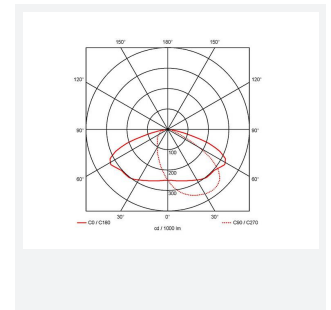

PRODUCT FEATURES

- Modern, robust die-cast aluminium low glare wall pack suitable for commercial and industrial applications
- Reduced light pollution with 0% upward light distribution, helps with compliance with Dark Skies recommendations, helps with compliance with Dark Skies recommendations
- High efficiency up to 120 Lm/W
- Multiple conduit entry and BESA fixing points
- Advanced lens technology offers wide distribution for optimum spacing and uniformity; whilst ensuring minimal uplight and light pollution
- Power selectable; offering a choice of 3 outputs, in one luminaire
- Electrostatic paint finish for enhanced corrosion resistance
- 20mm East and West side entry for surface conduit and through-wire

GENERAL INFORMATION	
Wattage	30W
Lumens Delivered	2200lm / 2400lm / 3600lm (4000K)
Lm/W	120lm/W (4000K)
Beam Angle	70/140
CRI	82
CCT	3000/4000K
Input	220-240V
Operating Temp	0°C - 40°C
SDCM	5
Product Weight without Packaging	3.388 kg

TECHNICAL INFORMATION	
Light Source	LED
Colour / Finish	Black
IP Rating	IP65
Class Protection	1
Internal / External	External
Surface / Recessed / Suspended	Pole, Wall
Lumen Depreciation	L80 84,000h
Warranty (Years)	5
CE Mark	Yes
Height	220 mm