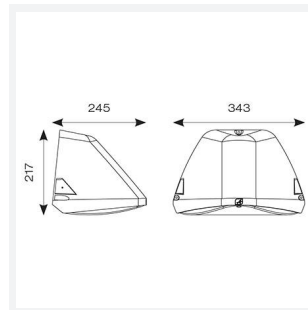

Wolf

Wolf CCT Multi Wattage Wallpack OCTO Smart Code: AWOLF/BLK/OCTO/M3

Category	Bulkheads
Application	Ancillary, Commercial, Healthcare, Hospitality, Industrial, Outdoor, Retail
Specification	Performance

PRODUCT FEATURES

- Modern, robust die-cast aluminium low glare wall pack suitable for commercial and industrial applications
- Reduced light pollution with 0% upward light distribution, helps with compliance with Dark Skies recommendations, helps with compliance with Dark Skies recommendations
- High efficiency up to 120 Lm/W
- Multiple conduit entry and BESA fixing points
- Advanced lens technology offers wide distribution for optimum spacing and uniformity; whilst ensuring minimal uplight and light pollution
- Power selectable; offering a choice of 3 outputs, in one luminaire
- Electrostatic paint finish for enhanced corrosion resistance
- 20mm East and West side entry for surface conduit and through-wire

GENERAL INFORMATION	
Wattage	30W
Lumens Delivered	2200lm / 2400lm / 3600lm (4000K)
Lm/W	120lm/W (4000K)
Beam Angle	70/140
CRI	82
CCT	3000/4000K
Input	220-240V
Operating Temp	0°C - 40°C
SDCM	5
Product Weight without Packaging	3.388 kg

TECHNICAL INFORMATION	
Light Source	LED
Colour / Finish	Black
IP Rating	IP65
Class Protection	1
Internal / External	External
Surface / Recessed / Suspended	Pole, Wall
Lumen Depreciation	L80 84,000h
Warranty (Years)	5
CE Mark	Yes
Height	220 mm