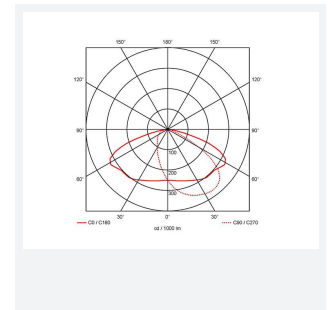

PRODUCT FEATURES

- Modern, robust die-cast aluminium low glare wall pack suitable for commercial and industrial applications
- Reduced light pollution with 0% upward light distribution, helps with compliance with Dark Skies recommendations, helps with compliance with Dark Skies recommendations
- High efficiency up to 120 Lm/W
- Multiple conduit entry and BESA fixing points
- Advanced lens technology offers wide distribution for optimum spacing and uniformity; whilst ensuring minimal uplight and light pollution
- Power selectable; offering a choice of 3 outputs, in one luminaire
- Electrostatic paint finish for enhanced corrosion resistance
- 20mm East and West side entry for surface conduit and through-wire

GENERAL INFORMATION	
Wattage	18/20/30W
Lumens Delivered	2200/2400/3600lm (4000K)
Lm/W	120lm/W (4000K)
Beam Angle	70/140
CRI	82
CCT	3000/4000K
Input	220/240V
Operating Temp	0°C - 40°C
SDCM	5
Product Weight without Packaging	3.388 kg

TECHNICAL INFORMATION	
Light Source	LED
Colour / Finish	Black
IP Rating	IP65
Class Protection	1
Internal / External	External
Surface / Recessed / Suspended	Pole, Wall
Lumen Depreciation	L80 84,000h
Warranty (Years)	5
CE Mark	Yes
Height	217 mm