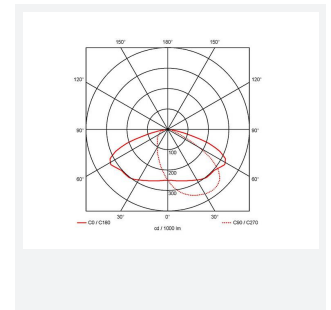

PRODUCT FEATURES

- Modern, robust die-cast aluminium low glare wall pack suitable for commercial and industrial applications
- Reduced light pollution with 0% upward light distribution, helps with compliance with Dark Skies recommendations, helps with compliance with Dark Skies recommendations
- High efficiency up to 120 Lm/W
- Multiple conduit entry and BESA fixing points
- Advanced lens technology offers wide distribution for optimum spacing and uniformity; whilst ensuring minimal uplight and light pollution
- Power selectable; offering a choice of 3 outputs, in one luminaire
- Electrostatic paint finish for enhanced corrosion resistance
- 20mm East and West side entry for surface conduit and through-wire

GENERAL INFORMATION	
Wattage	30W
Lumens Delivered	2200lm / 2400lm / 3600lm (4000K)
Lm/W	120lm/W (4000K)
Beam Angle	70/140
CRI	82
CCT	3000/4000K
Input	220-240V
Operating Temp	0°C - 40°C
SDCM	5
Product Weight without Packaging	1.94 kg

TECHNICAL INFORMATION	
Light Source	LED
Colour / Finish	Black
IP Rating	IP65
Class Protection	1
Internal / External	External
Surface / Recessed / Suspended	Pole, Wall
Lumen Depreciation	L80 84,000h
Warranty (Years)	5
CE Mark	Yes
Height	220 mm