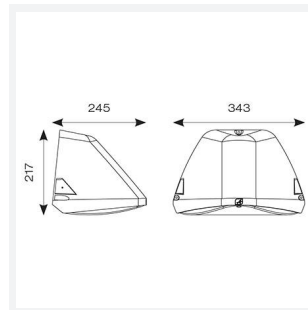

PRODUCT FEATURES

- Modern, robust die-cast aluminium low glare wall pack suitable for commercial and industrial applications
- Reduced light pollution with 0% upward light distribution, helps with compliance with Dark Skies recommendations, helps with compliance with Dark Skies recommendations
- High efficiency up to 120 Lm/W
- Multiple conduit entry and BESA fixing points
- Advanced lens technology offers wide distribution for optimum spacing and uniformity; whilst ensuring minimal uplight and light pollution
- Power selectable; offering a choice of 3 outputs, in one luminaire
- Electrostatic paint finish for enhanced corrosion resistance
- 20mm East and West side entry for surface conduit and through-wire

GENERAL INFORMATION	
Wattage	30W
Lumens Delivered	2200lm / 2400lm / 3600lm (4000K)
Lm/W	120lm/W (4000K)
Beam Angle	70/140
CRI	82
CCT	3000/4000K
Input	220-240V
Operating Temp	0°C - 40°C
SDCM	5
Product Weight without Packaging	1.94 kg

TECHNICAL INFORMATION	
Light Source	LED
Colour / Finish	Black
IP Rating	IP65
Class Protection	1
Internal / External	External
Surface / Recessed / Suspended	Pole, Wall
Lumen Depreciation	L80 84,000h
Warranty (Years)	5
CE Mark	Yes
Height	220 mm