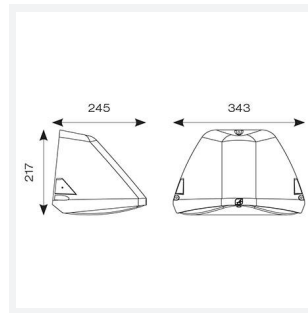

PRODUCT FEATURES

- Modern, robust die-cast aluminium low glare wall pack suitable for commercial and industrial applications
- Reduced light pollution with 0% upward light distribution, helps with compliance with Dark Skies recommendations, helps with compliance with Dark Skies recommendations
- High efficiency up to 120 Lm/W
- Multiple conduit entry and BESA fixing points
- Advanced lens technology offers wide distribution for optimum spacing and uniformity; whilst ensuring minimal uplight and light pollution
- Power selectable; offering a choice of 3 outputs, in one luminaire
- Electrostatic paint finish for enhanced corrosion resistance
- 20mm East and West side entry for surface conduit and through-wire

GENERAL INFORMATION	
Wattage	18/20/30W
Lumens Delivered	2200/2400/3600lm (4000K)
Lm/W	120lm/W (4000K)
Beam Angle	70/140
CRI	82
CCT	3000/4000K
Input	220-240V
Operating Temp	0°C - 40°C
SDCM	5
Product Weight without Packaging	1.94 kg

TECHNICAL INFORMATION	
Light Source	LED
Colour / Finish	Black
IP Rating	IP65
Class Protection	1
Internal / External	External
Surface / Recessed / Suspended	Pole, Wall
Lumen Depreciation	L80 84,000h
Warranty (Years)	5
CE Mark	Yes
Height	217 mm