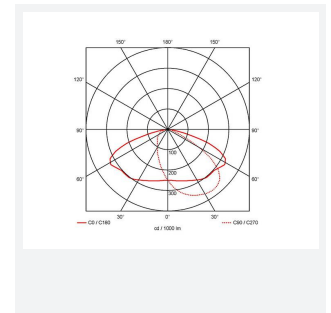

PRODUCT FEATURES

- Modern, robust die-cast aluminium low glare wall pack suitable for commercial and industrial applications
- Reduced light pollution with 0% upward light distribution, helps with compliance with Dark Skies recommendations, helps with compliance with Dark Skies recommendations
- High efficiency up to 120 Lm/W
- Multiple conduit entry and BESA fixing points
- Advanced lens technology offers wide distribution for optimum spacing and uniformity; whilst ensuring minimal uplight and light pollution
- Power selectable; offering a choice of 3 outputs, in one luminaire
- Electrostatic paint finish for enhanced corrosion resistance
- 20mm East and West side entry for surface conduit and through-wire

GENERAL INFORMATION	
Wattage	18/20/30W
Lumens Delivered	2200/2400/3600lm (4000K)
Lm/W	120lm/W (4000K)
Beam Angle	70/140
CRI	82
CCT	3000/4000K
Input	220-240V
Operating Temp	0°C - 40°C
SDCM	5
Product Weight without Packaging	1.94 kg

TECHNICAL INFORMATION	
Light Source	LED
Colour / Finish	Black
IP Rating	IP65
Class Protection	1
Internal / External	External
Surface / Recessed / Suspended	Pole, Wall
Lumen Depreciation	L80 84,000h
Warranty (Years)	5
CE Mark	Yes
Height	217 mm