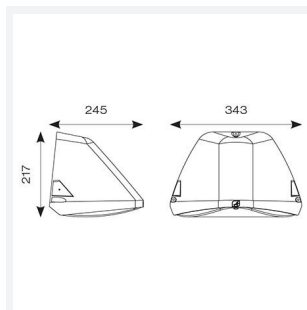

PRODUCT FEATURES

- Modern, robust die-cast aluminium low glare wall pack suitable for commercial and industrial applications
- Reduced light pollution with 0% upward light distribution, helps with compliance with Dark Skies recommendations, helps with compliance with Dark Skies recommendations
- High efficiency up to 120 Lm/W
- Multiple conduit entry and BESA fixing points
- Advanced lens technology offers wide distribution for optimum spacing and uniformity; whilst ensuring minimal uplight and light pollution
- Power selectable; offering a choice of 3 outputs, in one luminaire
- Electrostatic paint finish for enhanced corrosion resistance
- 20mm East and West side entry for surface conduit and through-wire

GENERAL INFORMATION

Wattage	18/20/30W
Lumens Delivered	2200/2400/3600lm (4000K)
Lm/W	120lm/W (4000K)
Beam Angle	70/140
CRI	82
CCT	3000/4000K
Input	220/240V
Operating Temp	0°C - 40°C
SDCM	5
Product Weight without Packaging	3.188 kg

TECHNICAL INFORMATION

Light Source	LED
Colour / Finish	Black
IP Rating	IP65
Class Protection	1
Internal / External	External
Surface / Recessed / Suspended	Pole, Wall
Lumen Depreciation	L80 84,000h
Warranty (Years)	5
CE Mark	Yes
Height	217 mm