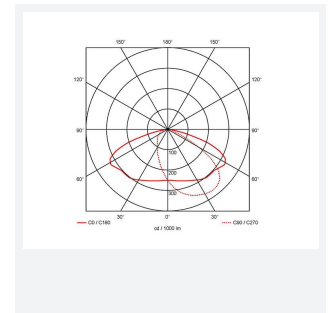

PRODUCT FEATURES

- Modern, robust die-cast aluminium low glare wall pack suitable for commercial and industrial applications
- Reduced light pollution with 0% upward light distribution, helps with compliance with Dark Skies recommendations, helps with compliance with Dark Skies recommendations
- High efficiency up to 120 Lm/W
- Multiple conduit entry and BESA fixing points
- Advanced lens technology offers wide distribution for optimum spacing and uniformity; whilst ensuring minimal uplight and light pollution
- Power selectable; offering a choice of 3 outputs, in one luminaire
- Electrostatic paint finish for enhanced corrosion resistance
- 20mm East and West side entry for surface conduit and through-wire

GENERAL INFORMATION	
Wattage	18/20/30W
Lumens Delivered	2200/2400/3600lm (4000K)
Lm/W	120lm/W (4000K)
Beam Angle	70/140
CRI	82
CCT	3000/4000K
Input	220/240V
Operating Temp	0°C - 40°C
SDCM	5
Product Weight without Packaging	3.188 kg

TECHNICAL INFORMATION	
Light Source	LED
Colour / Finish	Black
IP Rating	IP65
Class Protection	1
Internal / External	External
Surface / Recessed / Suspended	Pole, Wall
Lumen Depreciation	L80 84,000h
Warranty (Years)	5
CE Mark	Yes
Height	217 mm