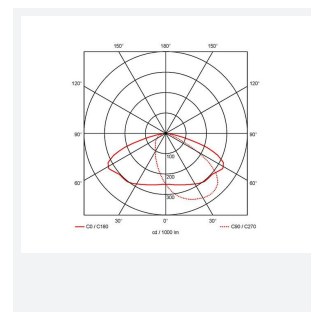

PRODUCT FEATURES

- Modern, robust die-cast aluminium low glare wall pack suitable for commercial and industrial applications
- Reduced light pollution with 0% upward light distribution, helps with compliance with Dark Skies recommendations, helps with compliance with Dark Skies recommendations
- High efficiency up to 120 Lm/W
- Multiple conduit entry and BESA fixing points
- Advanced lens technology offers wide distribution for optimum spacing and uniformity; whilst ensuring minimal uplight and light pollution
- Power selectable; offering a choice of 3 outputs, in one luminaire
- Electrostatic paint finish for enhanced corrosion resistance
- 20mm East and West side entry for surface conduit and through-wire

GENERAL INFORMATION	
Wattage	18/20/30W
Lumens Delivered	2200/2400/3600lm (4000K)
Lm/W	120lm/W (4000K)
Beam Angle	70/140
CRI	82
CCT	3000/4000K
Input	220-240V
Operating Temp	-20°C - 45°C
SDCM	5
Product Weight without Packaging	3.288 kg

TECHNICAL INFORMATION	
Light Source	LED
Colour / Finish	Black
IP Rating	IP65
Class Protection	1
Internal / External	External
Surface / Recessed / Suspended	Pole, Wall
Lumen Depreciation	L80 84,000h
Warranty (Years)	5
CE Mark	Yes
Height	217 mm