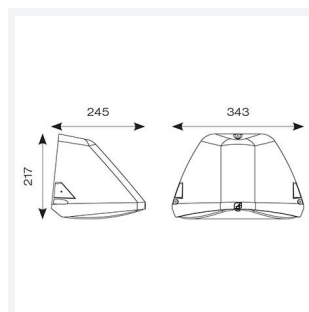

PRODUCT FEATURES

- Modern, robust die-cast aluminium low glare wall pack suitable for commercial and industrial applications
- Reduced light pollution with 0% upward light distribution, helps with compliance with Dark Skies recommendations, helps with compliance with Dark Skies recommendations
- High efficiency up to 120 Lm/W
- Multiple conduit entry and BESA fixing points
- Advanced lens technology offers wide distribution for optimum spacing and uniformity; whilst ensuring minimal uplight and light pollution
- Power selectable; offering a choice of 3 outputs, in one luminaire
- Electrostatic paint finish for enhanced corrosion resistance
- 20mm East and West side entry for surface conduit and through-wire

GENERAL INFORMATION	
Wattage	18/20/30W
Lumens Delivered	2200/2400/3600lm (4000K)
Lm/W	120lm/W (4000K)
Beam Angle	70/140
CRI	82
CCT	3000/4000K
Input	220-240V
Operating Temp	-20°C - 45°C
SDCM	5
Product Weight without Packaging	3.288 kg

TECHNICAL INFORMATION	
Light Source	LED
Colour / Finish	Black
IP Rating	IP65
Class Protection	1
Internal / External	External
Surface / Recessed / Suspended	Pole, Wall
Lumen Depreciation	L80 84,000h
Warranty (Years)	5
CE Mark	Yes
Height	217 mm