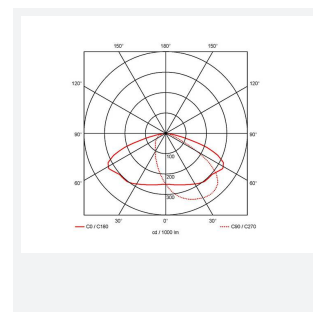

## PRODUCT FEATURES

- Modern, robust die-cast aluminium low glare wall pack suitable for commercial and industrial applications
- Reduced light pollution with 0% upward light distribution, helps with compliance with Dark Skies recommendations, helps with compliance with Dark Skies recommendations
- High efficiency up to 120 Lm/W
- Multiple conduit entry and BESA fixing points
- Advanced lens technology offers wide distribution for optimum spacing and uniformity; whilst ensuring minimal uplight and light pollution
- Power selectable; offering a choice of 3 outputs, in one luminaire
- Electrostatic paint finish for enhanced corrosion resistance
- 20mm East and West side entry for surface conduit and through-wire

GENERAL INFORMATION	
Wattage	18/20/30W
Lumens Delivered	2200/2400/3600lm (4000K)
Lm/W	120lm/W (4000K)
Beam Angle	70/140
CRI	82
CCT	3000/4000K
Input	220-240V
Operating Temp	0°C - 40°C
SDCM	5

TECHNICAL INFORMATION	
Light Source	LED
Colour / Finish	Black
IP Rating	IP65
Class Protection	1
Internal / External	External
Surface / Recessed / Suspended	Pole, Wall
Lumen Depreciation	L80 84,000h
Warranty (Years)	5
CE Mark	Yes
Height	217 mm