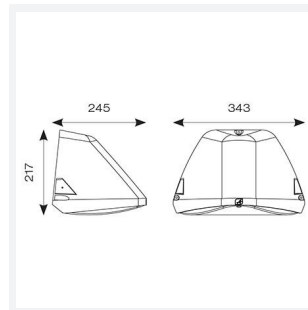

## PRODUCT FEATURES

- Modern, robust die-cast aluminium low glare wall pack suitable for commercial and industrial applications
- Reduced light pollution with 0% upward light distribution, helps with compliance with Dark Skies recommendations, helps with compliance with Dark Skies recommendations
- High efficiency up to 120 Lm/W
- Multiple conduit entry and BESA fixing points
- Advanced lens technology offers wide distribution for optimum spacing and uniformity; whilst ensuring minimal uplight and light pollution
- Power selectable; offering a choice of 3 outputs, in one luminaire
- Electrostatic paint finish for enhanced corrosion resistance
- 20mm East and West side entry for surface conduit and through-wire

GENERAL INFORMATION	
Wattage	18/20/30W
Lumens Delivered	2200/2400/3600lm (4000K)
Lm/W	120lm/W (4000K)
Beam Angle	70/140
CRI	82
CCT	3000/4000K
Input	220/240V
Operating Temp	0°C - 40°C
SDCM	5

TECHNICAL INFORMATION	
Light Source	LED
Colour / Finish	Black
IP Rating	IP65
Class Protection	1
Internal / External	External
Surface / Recessed / Suspended	Pole, Wall
Lumen Depreciation	L80 84,000h
Warranty (Years)	5
CE Mark	Yes
Height	217 mm