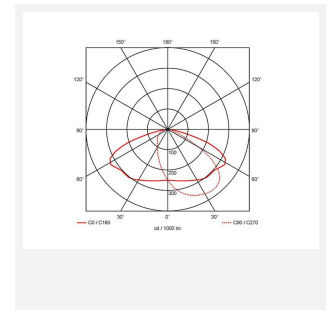

## PRODUCT FEATURES

- Modern, robust die-cast aluminium low glare wall pack suitable for commercial and industrial applications
- Reduced light pollution with 0% upward light distribution, helps with compliance with Dark Skies recommendations, helps with compliance with Dark Skies recommendations
- High efficiency up to 120 Lm/W
- Multiple conduit entry and BESA fixing points
- Advanced lens technology offers wide distribution for optimum spacing and uniformity; whilst ensuring minimal uplight and light pollution
- Power selectable; offering a choice of 3 outputs, in one luminaire
- Electrostatic paint finish for enhanced corrosion resistance
- 20mm East and West side entry for surface conduit and through-wire

GENERAL INFORMATION	
Wattage	18/20/30W
Lumens Delivered	2200/2400/3600lm (4000K)
Lm/W	120lm/W (4000K)
Beam Angle	70/140
CRI	82
CCT	3000/4000K
Input	220/240V
Operating Temp	0°C - 40°C
SDCM	5

TECHNICAL INFORMATION	
Light Source	LED
Colour / Finish	Black
IP Rating	IP65
Class Protection	1
Internal / External	External
Surface / Recessed / Suspended	Pole, Wall
Lumen Depreciation	L80 84,000h
Warranty (Years)	5
CE Mark	Yes
Height	217 mm