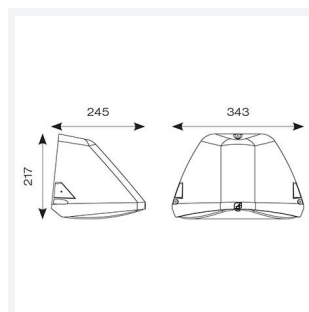

## PRODUCT FEATURES

- Modern, robust die-cast aluminium low glare wall pack suitable for commercial and industrial applications
- Reduced light pollution with 0% upward light distribution, helps with compliance with Dark Skies recommendations, helps with compliance with Dark Skies recommendations
- High efficiency up to 120 Lm/W
- Multiple conduit entry and BESA fixing points
- Advanced lens technology offers wide distribution for optimum spacing and uniformity; whilst ensuring minimal uplight and light pollution
- Power selectable; offering a choice of 3 outputs, in one luminaire
- Electrostatic paint finish for enhanced corrosion resistance
- 20mm East and West side entry for surface conduit and through-wire

GENERAL INFORMATION	
Wattage	18/20/30W
Lumens Delivered	2200/2400/3600lm (4000K)
Lm/W	120lm/W (4000K)
Beam Angle	70/140
CRI	82
CCT	3000/4000K
Input	220-240V
Operating Temp	0°C - 40°C
SDCM	5

TECHNICAL INFORMATION	
Light Source	LED
Colour / Finish	Black
IP Rating	IP65
Class Protection	1
Internal / External	External
Surface / Recessed / Suspended	Pole, Wall
Lumen Depreciation	L80 84,000h
Warranty (Years)	5
CE Mark	Yes
Height	217 mm