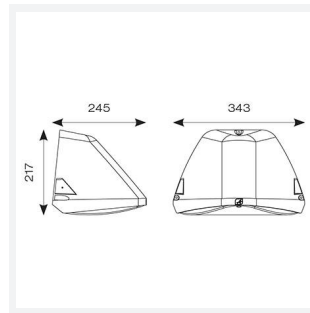

PRODUCT FEATURES

- Modern, robust die-cast aluminium low glare wall pack suitable for commercial and industrial applications
- Reduced light pollution with 0% upward light distribution, helps with compliance with Dark Skies recommendations, helps with compliance with Dark Skies recommendations
- High efficiency up to 120 Lm/W
- Multiple conduit entry and BESA fixing points
- Advanced lens technology offers wide distribution for optimum spacing and uniformity; whilst ensuring minimal uplight and light pollution
- Power selectable; offering a choice of 3 outputs, in one luminaire
- Electrostatic paint finish for enhanced corrosion resistance
- 20mm East and West side entry for surface conduit and through-wire

GENERAL INFORMATION	
Wattage	18/20/30W
Lumens Delivered	2200/2400/3600lm (4000K)
Lm/W	120lm/W (4000K)
Beam Angle	70/140
CRI	82
CCT	3000/4000K
Input	220-240V
Operating Temp	0°C - 40°C
SDCM	5

TECHNICAL INFORMATION	
Light Source	LED
Colour / Finish	Black
IP Rating	IP65
Class Protection	1
Internal / External	External
Surface / Recessed / Suspended	Pole, Wall
Lumen Depreciation	L80 84,000h
Warranty (Years)	5
CE Mark	Yes
Height	217 mm