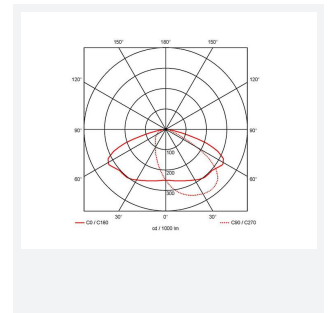

PRODUCT FEATURES

- Modern, robust die-cast aluminium low glare wall pack suitable for commercial and industrial applications
- Reduced light pollution with 0% upward light distribution, helps with compliance with Dark Skies recommendations, helps with compliance with Dark Skies recommendations
- High efficiency up to 120 Lm/W
- Multiple conduit entry and BESA fixing points
- Advanced lens technology offers wide distribution for optimum spacing and uniformity; whilst ensuring minimal uplight and light pollution
- Power selectable; offering a choice of 3 outputs, in one luminaire
- Electrostatic paint finish for enhanced corrosion resistance
- 20mm East and West side entry for surface conduit and through-wire

GENERAL INFORMATION	
Wattage	18/20/30W
Lumens Delivered	2200/2400/3600lm (4000K)
Lm/W	120lm/W (4000K)
Beam Angle	70/140
CRI	82
CCT	3000/4000K
Input	220-240V
Operating Temp	0°C - 40°C
SDCM	5

TECHNICAL INFORMATION	
Light Source	LED
Colour / Finish	Black
IP Rating	IP65
Class Protection	1
Internal / External	External
Surface / Recessed / Suspended	Pole, Wall
Lumen Depreciation	L80 84,000h
Warranty (Years)	5
CE Mark	Yes
Height	217 mm