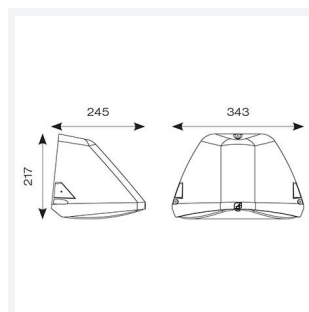

PRODUCT FEATURES

- Modern, robust die-cast aluminium low glare wall pack suitable for commercial and industrial applications
- Reduced light pollution with 0% upward light distribution, helps with compliance with Dark Skies recommendations, helps with compliance with Dark Skies recommendations
- High efficiency up to 120 Lm/W
- Multiple conduit entry and BESA fixing points
- Advanced lens technology offers wide distribution for optimum spacing and uniformity; whilst ensuring minimal uplight and light pollution
- Power selectable; offering a choice of 3 outputs, in one luminaire
- Electrostatic paint finish for enhanced corrosion resistance
- 20mm East and West side entry for surface conduit and through-wire

GENERAL INFORMATION	
Wattage	18/20/30W
Lumens Delivered	2200/2400/3600lm (4000K)
Lm/W	120lm/W (4000K)
Beam Angle	70/140
CRI	82
CCT	3000/4000K
Input	220/240V
Operating Temp	0°C - 40°C
SDCM	5
Product Weight without Packaging	3.088 kg

TECHNICAL INFORMATION	
Light Source	LED
Colour / Finish	Black
IP Rating	IP65
Class Protection	1
Internal / External	External
Surface / Recessed / Suspended	Pole, Wall
Lumen Depreciation	L80 84,000h
Warranty (Years)	5
CE Mark	Yes
Height	217 mm