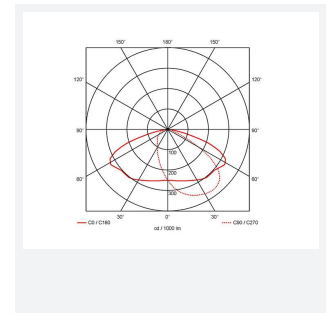

PRODUCT FEATURES

- Modern, robust die-cast aluminium low glare wall pack suitable for commercial and industrial applications
- Reduced light pollution with 0% upward light distribution, helps with compliance with Dark Skies recommendations, helps with compliance with Dark Skies recommendations
- High efficiency up to 120 Lm/W
- Multiple conduit entry and BESA fixing points
- Advanced lens technology offers wide distribution for optimum spacing and uniformity; whilst ensuring minimal uplight and light pollution
- Power selectable; offering a choice of 3 outputs, in one luminaire
- Electrostatic paint finish for enhanced corrosion resistance
- 20mm East and West side entry for surface conduit and through-wire

GENERAL INFORMATION	
Wattage	18/20/30W
Lumens Delivered	2200/2400/3600lm (4000K)
Lm/W	120lm/W (4000K)
Beam Angle	70/140
CRI	82
CCT	3000/4000K
Input	220-240V
Operating Temp	0°C - 40°C
SDCM	5
Product Weight without Packaging	3.088 kg

TECHNICAL INFORMATION	
Light Source	LED
Colour / Finish	Black
IP Rating	IP65
Class Protection	1
Internal / External	External
Surface / Recessed / Suspended	Pole, Wall
Lumen Depreciation	L80 84,000h
Warranty (Years)	5
CE Mark	Yes
Height	217 mm