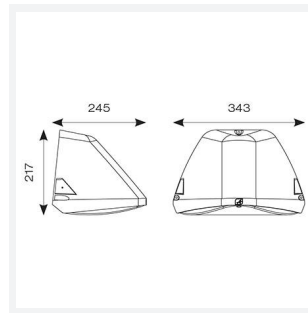

PRODUCT FEATURES

- Modern, robust die-cast aluminium low glare wall pack suitable for commercial and industrial applications
- Reduced light pollution with 0% upward light distribution, helps with compliance with Dark Skies recommendations, helps with compliance with Dark Skies recommendations
- High efficiency up to 120 Lm/W
- Multiple conduit entry and BESA fixing points
- Advanced lens technology offers wide distribution for optimum spacing and uniformity; whilst ensuring minimal uplight and light pollution
- Power selectable; offering a choice of 3 outputs, in one luminaire
- Electrostatic paint finish for enhanced corrosion resistance
- 20mm East and West side entry for surface conduit and through-wire

GENERAL INFORMATION	
Wattage	18/20/30W
Lumens Delivered	2200/2400/3600lm (4000K)
Lm/W	120lm/W (4000K)
Beam Angle	70/140
CRI	82
CCT	3000/4000K
Input	220-240V
Operating Temp	0°C - 40°C
SDCM	5
Product Weight without Packaging	3.088 kg

TECHNICAL INFORMATION	
Light Source	LED
Colour / Finish	Black
IP Rating	IP65
Class Protection	1
Internal / External	External
Surface / Recessed / Suspended	Pole, Wall
Lumen Depreciation	L80 84,000h
Warranty (Years)	5
CE Mark	Yes
Height	217 mm