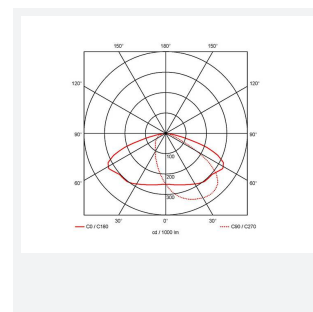

PRODUCT FEATURES

- Modern, robust die-cast aluminium low glare wall pack suitable for commercial and industrial applications
- Reduced light pollution with 0% upward light distribution, helps with compliance with Dark Skies recommendations, helps with compliance with Dark Skies recommendations
- High efficiency up to 120 Lm/W
- Multiple conduit entry and BESA fixing points
- Advanced lens technology offers wide distribution for optimum spacing and uniformity; whilst ensuring minimal uplight and light pollution
- Power selectable; offering a choice of 3 outputs, in one luminaire
- Electrostatic paint finish for enhanced corrosion resistance
- 20mm East and West side entry for surface conduit and through-wire

GENERAL INFORMATION	
Wattage	18/20/30W
Lumens Delivered	2200/2400/3600lm (4000K)
Lm/W	120lm/W (4000K)
Beam Angle	70/140
CRI	82
CCT	3000/4000K
Input	220/240V
Operating Temp	0°C - 40°C
SDCM	5
Product Weight without Packaging	3.088 kg

TECHNICAL INFORMATION	
Light Source	LED
Colour / Finish	Black
IP Rating	IP65
Class Protection	1
Internal / External	External
Surface / Recessed / Suspended	Pole, Wall
Lumen Depreciation	L80 84,000h
Warranty (Years)	5
CE Mark	Yes
Height	217 mm