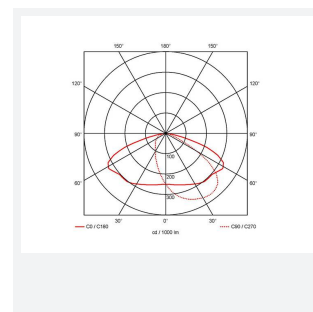

PRODUCT FEATURES

- Modern, robust die-cast aluminium low glare wall pack suitable for commercial and industrial applications
- Reduced light pollution with 0% upward light distribution, helps with compliance with Dark Skies recommendations, helps with compliance with Dark Skies recommendations
- High efficiency up to 120 Lm/W
- Multiple conduit entry and BESA fixing points
- Advanced lens technology offers wide distribution for optimum spacing and uniformity; whilst ensuring minimal uplight and light pollution
- Power selectable; offering a choice of 3 outputs, in one luminaire
- Electrostatic paint finish for enhanced corrosion resistance
- 20mm East and West side entry for surface conduit and through-wire

GENERAL INFORMATION	
Wattage	18/20/30W
Lumens Delivered	2200/2400/3600lm (4000K)
Lm/W	120lm/W (4000K)
Beam Angle	70/140
CRI	82
CCT	3000/4000K
Input	220/240V
Operating Temp	0°C - 40°C
SDCM	5
Product Weight without Packaging	3.188 kg

TECHNICAL INFORMATION	
Light Source	LED
Colour / Finish	Black
IP Rating	IP65
Class Protection	1
Internal / External	External
Surface / Recessed / Suspended	Pole, Wall
Lumen Depreciation	L80 84,000h
Warranty (Years)	5
CE Mark	Yes
Height	217 mm