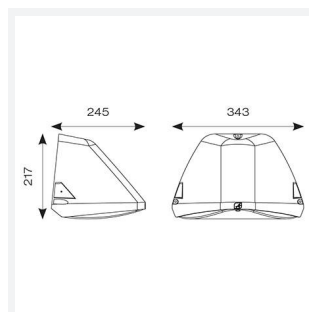

PRODUCT FEATURES

- Modern, robust die-cast aluminium low glare wall pack suitable for commercial and industrial applications
- Reduced light pollution with 0% upward light distribution, helps with compliance with Dark Skies recommendations, helps with compliance with Dark Skies recommendations
- High efficiency up to 120 Lm/W
- Multiple conduit entry and BESA fixing points
- Advanced lens technology offers wide distribution for optimum spacing and uniformity; whilst ensuring minimal uplight and light pollution
- Power selectable; offering a choice of 3 outputs, in one luminaire
- Electrostatic paint finish for enhanced corrosion resistance
- 20mm East and West side entry for surface conduit and through-wire

GENERAL INFORMATION	
Wattage	18/20/30W
Lumens Delivered	2200/2400/3600lm (4000K)
Lm/W	120lm/W (4000K)
Beam Angle	70/140
CRI	82
CCT	3000/4000K
Input	220-240V
Operating Temp	0°C - 40°C
SDCM	5
Product Weight without Packaging	3.188 kg

TECHNICAL INFORMATION	
Light Source	LED
Colour / Finish	Black
IP Rating	IP65
Class Protection	1
Internal / External	External
Surface / Recessed / Suspended	Pole, Wall
Lumen Depreciation	L80 84,000h
Warranty (Years)	5
CE Mark	Yes
Height	217 mm