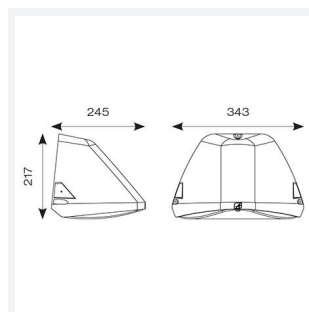

PRODUCT FEATURES

- Modern, robust die-cast aluminium low glare wall pack suitable for commercial and industrial applications
- Reduced light pollution with 0% upward light distribution, helps with compliance with Dark Skies recommendations, helps with compliance with Dark Skies recommendations
- High efficiency up to 120 Lm/W
- Multiple conduit entry and BESA fixing points
- Advanced lens technology offers wide distribution for optimum spacing and uniformity; whilst ensuring minimal uplight and light pollution
- Power selectable; offering a choice of 3 outputs, in one luminaire
- Electrostatic paint finish for enhanced corrosion resistance
- 20mm East and West side entry for surface conduit and through-wire

GENERAL INFORMATION	
Wattage	18/20/30W
Lumens Delivered	2200/2400/3600lm (4000K)
Lm/W	120lm/W (4000K)
Beam Angle	70/140
CRI	82
CCT	3000/4000K
Input	220/240V
Operating Temp	0°C - 40°C
SDCM	5
Product Weight without Packaging	3.188 kg

TECHNICAL INFORMATION	
Light Source	LED
Colour / Finish	Black
IP Rating	IP65
Class Protection	1
Internal / External	External
Surface / Recessed / Suspended	Pole, Wall
Lumen Depreciation	L80 84,000h
Warranty (Years)	5
CE Mark	Yes
Height	217 mm