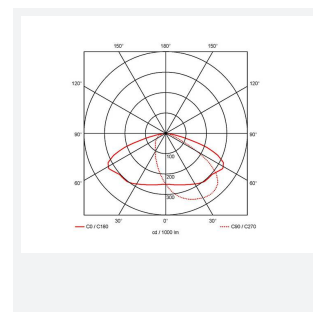

PRODUCT FEATURES

- Modern, robust die-cast aluminium low glare wall pack suitable for commercial and industrial applications
- Reduced light pollution with 0% upward light distribution, helps with compliance with Dark Skies recommendations, helps with compliance with Dark Skies recommendations
- High efficiency up to 120 Lm/W
- Multiple conduit entry and BESA fixing points
- Advanced lens technology offers wide distribution for optimum spacing and uniformity; whilst ensuring minimal uplight and light pollution
- Power selectable; offering a choice of 3 outputs, in one luminaire
- Electrostatic paint finish for enhanced corrosion resistance
- 20mm East and West side entry for surface conduit and through-wire

GENERAL INFORMATION	
Wattage	18/20/30W
Lumens Delivered	2200/2400/3600lm (4000K)
Lm/W	120lm/W (4000K)
Beam Angle	70/140
CRI	82
CCT	3000/4000K
Input	220-240V
Operating Temp	0°C - 40°C
SDCM	5
Product Weight without Packaging	3.188 kg

TECHNICAL INFORMATION	
Light Source	LED
Colour / Finish	Black
IP Rating	IP65
Class Protection	1
Internal / External	External
Surface / Recessed / Suspended	Pole, Wall
Lumen Depreciation	L80 84,000h
Warranty (Years)	5
CE Mark	Yes
Height	217 mm