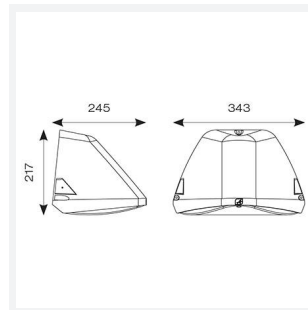

PRODUCT FEATURES

- Modern, robust die-cast aluminium low glare wall pack suitable for commercial and industrial applications
- Reduced light pollution with 0% upward light distribution, helps with compliance with Dark Skies recommendations, helps with compliance with Dark Skies recommendations
- High efficiency up to 120 Lm/W
- Multiple conduit entry and BESA fixing points
- Advanced lens technology offers wide distribution for optimum spacing and uniformity; whilst ensuring minimal uplight and light pollution
- Power selectable; offering a choice of 3 outputs, in one luminaire
- Electrostatic paint finish for enhanced corrosion resistance
- 20mm East and West side entry for surface conduit and through-wire

GENERAL INFORMATION	
Wattage	18/20/30W
Lumens Delivered	2200/2400/3600lm (4000K)
Lm/W	120lm/W (4000K)
Beam Angle	70/140
CRI	82
CCT	3000/4000K
Input	220/240V
Operating Temp	0°C - 40°C
SDCM	5
Product Weight without Packaging	3.338 kg

TECHNICAL INFORMATION	
Light Source	LED
Colour / Finish	Black
IP Rating	IP65
Class Protection	1
Internal / External	External
Surface / Recessed / Suspended	Pole, Wall
Lumen Depreciation	L80 84,000h
Warranty (Years)	5
CE Mark	Yes
Height	217 mm