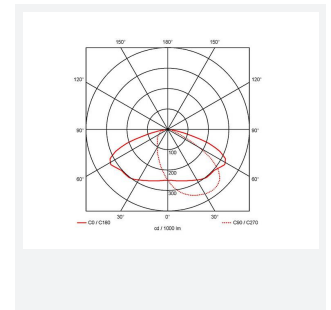

PRODUCT FEATURES

- Modern, robust die-cast aluminium low glare wall pack suitable for commercial and industrial applications
- Reduced light pollution with 0% upward light distribution, helps with compliance with Dark Skies recommendations, helps with compliance with Dark Skies recommendations
- High efficiency up to 120 Lm/W
- Multiple conduit entry and BESA fixing points
- Advanced lens technology offers wide distribution for optimum spacing and uniformity; whilst ensuring minimal uplight and light pollution
- Power selectable; offering a choice of 3 outputs, in one luminaire
- Electrostatic paint finish for enhanced corrosion resistance
- 20mm East and West side entry for surface conduit and through-wire

GENERAL INFORMATION	
Wattage	18/20/30W
Lumens Delivered	2200/2400/3600lm (4000K)
Lm/W	120lm/W (4000K)
Beam Angle	70/140
CRI	82
CCT	3000/4000K
Input	220/240V
Operating Temp	0°C - 40°C
SDCM	5
Product Weight without Packaging	3.338 kg

TECHNICAL INFORMATION	
Light Source	LED
Colour / Finish	Black
IP Rating	IP65
Class Protection	1
Internal / External	External
Surface / Recessed / Suspended	Pole, Wall
Lumen Depreciation	L80 84,000h
Warranty (Years)	5
CE Mark	Yes
Height	217 mm