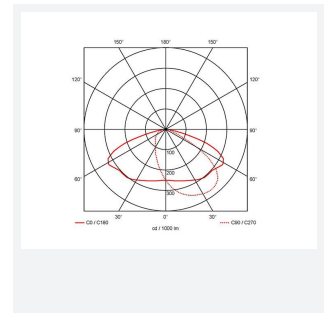

## Wolf CCT Multi Wattage Wallpack 1-10V Black Code: AWOLF/BLK/DD4

**Category** Bulkheads

**Application** Ancillary, Commercial, Healthcare, Hospitality, Industrial, Outdoor, Retail

- Modern, robust die-cast aluminium low glare wall pack suitable for commercial and industrial applications
- Reduced light pollution with 0% upward light distribution, helps with compliance with Dark Skies recommendations, helps with compliance with Dark Skies recommendations
- High efficiency up to 120 Lm/W
- Multiple conduit entry and BESA fixing points
- Advanced lens technology offers wide distribution for optimum spacing and uniformity; whilst ensuring minimal uplight and light pollution
- Power selectable; offering a choice of 3 outputs, in one luminaire
- Electrostatic paint finish for enhanced corrosion resistance
- 20mm East and West side entry for surface conduit and through-wire

### GENERAL INFORMATION

Wattage	22/25/35W
Lumens Delivered	2200/2400/3600lm (4000K)
Lm/W	120lm/W (4000K)
Beam Angle	70/140
CRI	82
CCT	3000/4000K
Input	220-240V
Operating Temp	-20°C - 40°C
SDCM	5

### TECHNICAL INFORMATION

Light Source	LED
Colour / Finish	Black
IP Rating	IP65
Class Protection	1
Internal / External	External
Surface / Recessed / Suspended	Pole, Wall
Lumen Depreciation	L80 84,000h
Warranty (Years)	5
CE Mark	Yes
Height	217 mm