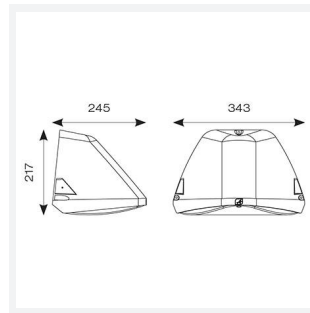

## Wolf CCT Multi Wattage Wallpack 1-10V Black Code: AWOLF/BLK/DD4

**Category** Bulkheads

**Application** Ancillary, Commercial, Healthcare, Hospitality, Industrial, Outdoor, Retail

- Modern, robust die-cast aluminium low glare wall pack suitable for commercial and industrial applications
- Reduced light pollution with 0% upward light distribution, helps with compliance with Dark Skies recommendations, helps with compliance with Dark Skies recommendations
- High efficiency up to 120 Lm/W
- Multiple conduit entry and BESA fixing points
- Advanced lens technology offers wide distribution for optimum spacing and uniformity; whilst ensuring minimal uplight and light pollution
- Power selectable; offering a choice of 3 outputs, in one luminaire
- Electrostatic paint finish for enhanced corrosion resistance
- 20mm East and West side entry for surface conduit and through-wire

### TECHNICAL INFORMATION

Light Source	LED
Colour / Finish	Black
IP Rating	IP65
Class Protection	1
Internal / External	External
Surface / Recessed / Suspended	Pole, Wall
Lumen Depreciation	L80 84,000h
Warranty (Years)	5
CE Mark	Yes
Height	217 mm