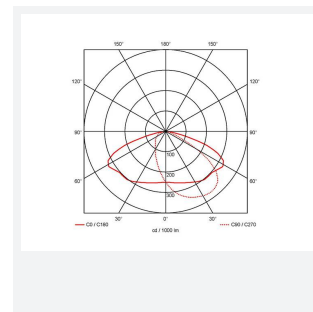

Wolf

Category Bulkheads

Application Ancillary, Commercial, Healthcare, Hospitality, Industrial, Outdoor, Retail

Code: AWOLF/BLK/DD4/SM3