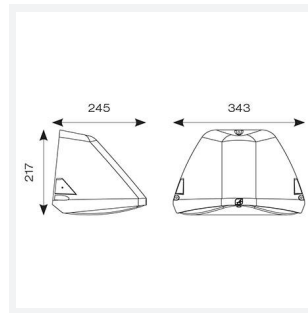

Wolf

Wolf CCT Multi Wattage Wallpack 1-10V Self-Code: AWOLF/BLK/DD4/SM3

Category	Bulkheads
Application	Ancillary, Commercial, Healthcare, Hospitality, Industrial, Outdoor, Retail
Specification	Performance

PRODUCT FEATURES

- Modern, robust die-cast aluminium low glare wall pack suitable for commercial and industrial applications
- Reduced light pollution with 0% upward light distribution, helps with compliance with Dark Skies recommendations, helps with compliance with Dark Skies recommendations
- High efficiency up to 120 Lm/W
- Multiple conduit entry and BESA fixing points
- Advanced lens technology offers wide distribution for optimum spacing and uniformity; whilst ensuring minimal uplight and light pollution
- Power selectable; offering a choice of 3 outputs, in one luminaire
- Electrostatic paint finish for enhanced corrosion resistance
- 20mm East and West side entry for surface conduit and through-wire

GENERAL INFORMATION	
Wattage	18/20/30W
Lumens Delivered	2200/2400/3600lm (4000K)
Lm/W	120lm/W (4000K)
Beam Angle	70/140
CRI	82
CCT	3000/4000K
Input	220/240V
Operating Temp	0°C - 40°C
SDCM	5

TECHNICAL INFORMATION	
Light Source	LED
Colour / Finish	Black
IP Rating	IP65
Class Protection	1
Internal / External	External
Surface / Recessed / Suspended	Pole, Wall
Lumen Depreciation	L80 84,000h
Warranty (Years)	5
CE Mark	Yes
Height	217 mm