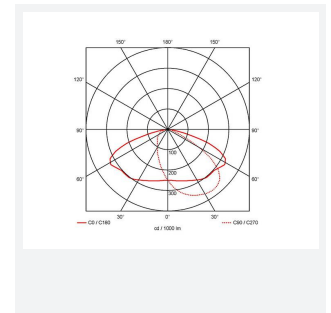

Wolf

Wolf CCT Multi Wattage Wallpack 1-10V Self-Code: AWOLF/BLK/DD4/SM3

Category	Bulkheads
Application	Ancillary, Commercial, Healthcare, Hospitality, Industrial, Outdoor, Retail
Specification	Performance

PRODUCT FEATURES

- Modern, robust die-cast aluminium low glare wall pack suitable for commercial and industrial applications
- Reduced light pollution with 0% upward light distribution, helps with compliance with Dark Skies recommendations, helps with compliance with Dark Skies recommendations
- High efficiency up to 120 Lm/W
- Multiple conduit entry and BESA fixing points
- Advanced lens technology offers wide distribution for optimum spacing and uniformity; whilst ensuring minimal uplight and light pollution
- Power selectable; offering a choice of 3 outputs, in one luminaire
- Electrostatic paint finish for enhanced corrosion resistance
- 20mm East and West side entry for surface conduit and through-wire

GENERAL INFORMATION	
Wattage	18/20/30W
Lumens Delivered	2200/2400/3600lm (4000K)
Lm/W	120lm/W (4000K)
Beam Angle	70/140
CRI	82
CCT	3000/4000K
Input	220/240V
Operating Temp	0°C - 40°C
SDCM	5

TECHNICAL INFORMATION	
Light Source	LED
Colour / Finish	Black
IP Rating	IP65
Class Protection	1
Internal / External	External
Surface / Recessed / Suspended	Pole, Wall
Lumen Depreciation	L80 84,000h
Warranty (Years)	5
CE Mark	Yes
Height	217 mm