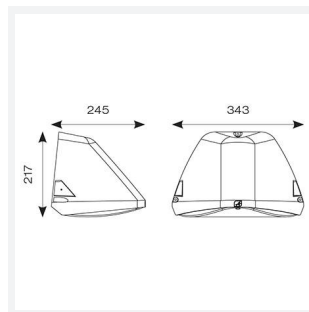

Wolf

Category Bulkheads

Application Ancillary, Commercial, Healthcare, Hospitality, Industrial, Outdoor, Retail

Code: AWOLF/BLK/DD4/SM3

- Modern, robust die-cast aluminium low glare wall pack suitable for commercial and industrial applications
- Reduced light pollution with 0% upward light distribution, helps with compliance with Dark Skies recommendations, helps with compliance with Dark Skies recommendations
- High efficiency up to 120 Lm/W
- Multiple conduit entry and BESA fixing points
- Advanced lens technology offers wide distribution for optimum spacing and uniformity; whilst ensuring minimal uplight and light pollution
- Power selectable; offering a choice of 3 outputs, in one luminaire
- Electrostatic paint finish for enhanced corrosion resistance
- 20mm East and West side entry for surface conduit and through-wire

Light Source	LED
Colour / Finish	Black
IP Rating	IP65
Class Protection	1
Internal / External	External
Surface / Recessed / Suspended	Pole, Wall
Lumen Depreciation	L80 84,000h
Warranty (Years)	5
CE Mark	Yes
Height	217 mm