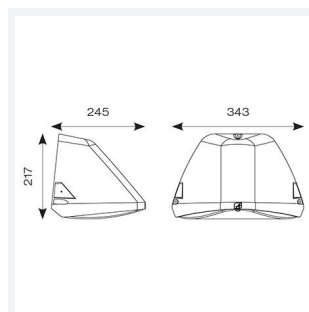

@ansell_lighting

ansellighting

Ansell Lighting

ansell_lighting

Wolf

Wolf CCT Multi Wattage Wallpack 1-10V
Code: AWOLF/BLK/DD4/M3

Category	Bulkheads
Application	Ancillary, Commercial, Healthcare, Hospitality, Industrial, Outdoor, Retail
Specification	Performance

PRODUCT FEATURES

- Modern, robust die-cast aluminium low glare wall pack suitable for commercial and industrial applications
- Reduced light pollution with 0% upward light distribution, helps with compliance with Dark Skies recommendations, helps with compliance with Dark Skies recommendations
- High efficiency up to 120 Lm/W
- Multiple conduit entry and BESA fixing points
- Advanced lens technology offers wide distribution for optimum spacing and uniformity; whilst ensuring minimal uplight and light pollution
- Power selectable; offering a choice of 3 outputs, in one luminaire
- Electrostatic paint finish for enhanced corrosion resistance
- 20mm East and West side entry for surface conduit and through-wire

GENERAL INFORMATION	
Wattage	18/20/30W
Lumens Delivered	2200/2400/3600lm (4000K)
Lm/W	120lm/W (4000K)
Beam Angle	70/140
CRI	82
CCT	3000/4000K
Input	220/240V
Operating Temp	0°C - 40°C
SDCM	5

TECHNICAL INFORMATION	
Light Source	LED
Colour / Finish	Black
IP Rating	IP65
Class Protection	1
Internal / External	External
Surface / Recessed / Suspended	Pole, Wall
Lumen Depreciation	L80 84,000h
Warranty (Years)	5
CE Mark	Yes
Height	217 mm