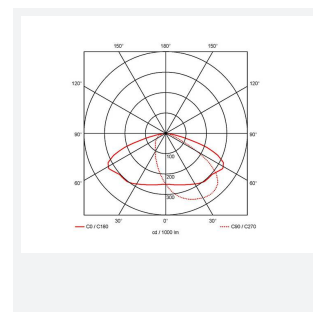

PRODUCT FEATURES

- Modern, robust die-cast aluminium low glare wall pack suitable for commercial and industrial applications
- Reduced light pollution with 0% upward light distribution, helps with compliance with Dark Skies recommendations, helps with compliance with Dark Skies recommendations
- High efficiency up to 120 Lm/W
- Multiple conduit entry and BESA fixing points
- Advanced lens technology offers wide distribution for optimum spacing and uniformity; whilst ensuring minimal uplight and light pollution
- Power selectable; offering a choice of 3 outputs, in one luminaire
- Electrostatic paint finish for enhanced corrosion resistance
- 20mm East and West side entry for surface conduit and through-wire

GENERAL INFORMATION	
Wattage	18/20/30W
Lumens Delivered	2200/2400/3600lm (4000K)
Lm/W	120lm/W (4000K)
Beam Angle	70/140
CRI	82
CCT	3000/4000K
Input	220/240V
Operating Temp	0°C - 40°C
SDCM	5

TECHNICAL INFORMATION	
Light Source	LED
Colour / Finish	Black
IP Rating	IP65
Class Protection	1
Internal / External	External
Surface / Recessed / Suspended	Pole, Wall
Lumen Depreciation	L80 84,000h
Warranty (Years)	5
CE Mark	Yes
Height	217 mm