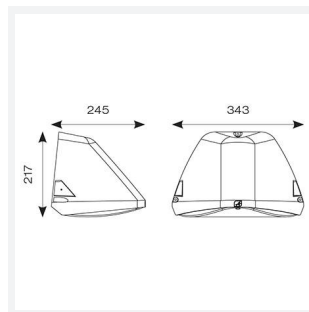

Wolf

Category Bulkheads

Application Ancillary, Commercial, Healthcare, Hospitality, Industrial, Outdoor, Retail

Code: AWOLF/BLK/DD4/M3

- Modern, robust die-cast aluminium low glare wall pack suitable for commercial and industrial applications
- Reduced light pollution with 0% upward light distribution, helps with compliance with Dark Skies recommendations, helps with compliance with Dark Skies recommendations
- High efficiency up to 120 Lm/W
- Multiple conduit entry and BESA fixing points
- Advanced lens technology offers wide distribution for optimum spacing and uniformity; whilst ensuring minimal uplight and light pollution
- Power selectable; offering a choice of 3 outputs, in one luminaire
- Electrostatic paint finish for enhanced corrosion resistance
- 20mm East and West side entry for surface conduit and through-wire

Light Source	LED
Colour / Finish	Black
IP Rating	IP65
Class Protection	1
Internal / External	External
Surface / Recessed / Suspended	Pole, Wall
Lumen Depreciation	L80 84,000h
Warranty (Years)	5
CE Mark	Yes
Height	217 mm