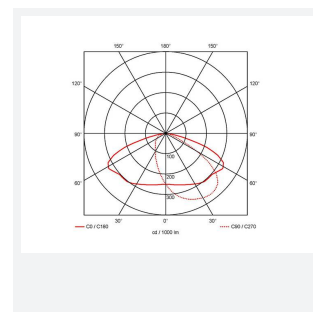

Wolf

Category Bulkheads

Application Ancillary, Commercial, Healthcare, Hospitality, Industrial, Outdoor, Retail

Code: AWOLF/BLK/DD4/DM3