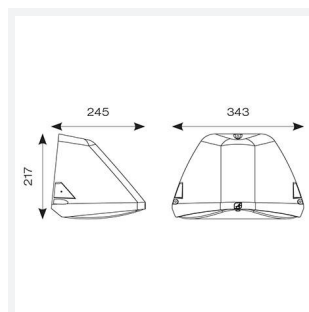

Wolf

Category Bulkheads

Application Ancillary, Commercial, Healthcare, Hospitality, Industrial, Outdoor, Retail

Code: AWOLF/BLK/DD4/DM3

- Modern, robust die-cast aluminium low glare wall pack suitable for commercial and industrial applications
- Reduced light pollution with 0% upward light distribution, helps with compliance with Dark Skies recommendations, helps with compliance with Dark Skies recommendations
- High efficiency up to 120 Lm/W
- Multiple conduit entry and BESA fixing points
- Advanced lens technology offers wide distribution for optimum spacing and uniformity; whilst ensuring minimal uplight and light pollution
- Power selectable; offering a choice of 3 outputs, in one luminaire
- Electrostatic paint finish for enhanced corrosion resistance
- 20mm East and West side entry for surface conduit and through-wire

Light Source	LED
Colour / Finish	Black
IP Rating	IP65
Class Protection	1
Internal / External	External
Surface / Recessed / Suspended	Pole, Wall
Lumen Depreciation	L80 84,000h
Warranty (Years)	5
CE Mark	Yes
Height	217 mm