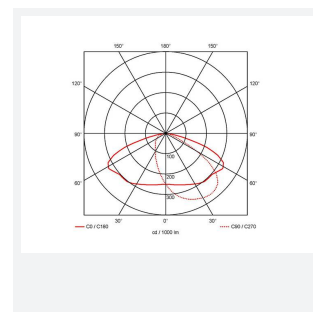

Wolf

Wolf CCT Multi Wattage Wallpack DALI Black Code: AWOLF/BLK/DD3

Category Bulkheads

Application Ancillary, Commercial, Healthcare, Hospitality, Industrial, Outdoor, Retail

- Modern, robust die-cast aluminium low glare wall pack suitable for commercial and industrial applications
- Reduced light pollution with 0% upward light distribution, helps with compliance with Dark Skies recommendations, helps with compliance with Dark Skies recommendations
- High efficiency up to 120 Lm/W
- Multiple conduit entry and BESA fixing points
- Advanced lens technology offers wide distribution for optimum spacing and uniformity; whilst ensuring minimal uplight and light pollution
- Power selectable; offering a choice of 3 outputs, in one luminaire
- Electrostatic paint finish for enhanced corrosion resistance
- 20mm East and West side entry for surface conduit and through-wire

GENERAL INFORMATION

Wattage	22/25/35W
Lumens Delivered	2200/2400/3600lm (4000K)
Lm/W	120lm/W (4000K)
Beam Angle	70/140
CRI	82
CCT	3000/4000K
Input	220-240V
Operating Temp	-20°C - 40°C
SDCM	5
Product Weight without Packaging	3.188 kg

TECHNICAL INFORMATION

Light Source	LED
Colour / Finish	Black
IP Rating	IP65
Class Protection	1
Internal / External	External
Surface / Recessed / Suspended	Pole, Wall
Lumen Depreciation	L80 84,000h
Warranty (Years)	5
CE Mark	Yes
Height	217 mm