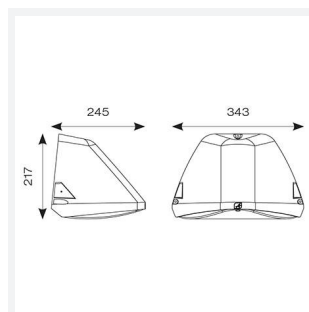

Wolf

Wolf CCT Multi Wattage Wallpack DALI Black Code: AWOLF/BLK/DD3

Category Bulkheads

Application Ancillary, Commercial, Healthcare, Hospitality, Industrial, Outdoor, Retail

- Modern, robust die-cast aluminium low glare wall pack suitable for commercial and industrial applications
- Reduced light pollution with 0% upward light distribution, helps with compliance with Dark Skies recommendations, helps with compliance with Dark Skies recommendations
- High efficiency up to 120 Lm/W
- Multiple conduit entry and BESA fixing points
- Advanced lens technology offers wide distribution for optimum spacing and uniformity; whilst ensuring minimal uplight and light pollution
- Power selectable; offering a choice of 3 outputs, in one luminaire
- Electrostatic paint finish for enhanced corrosion resistance
- 20mm East and West side entry for surface conduit and through-wire

GENERAL INFORMATION

Wattage	22/25/35W
Lumens Delivered	2200/2400/3600lm (4000K)
Lm/W	120lm/W (4000K)
Beam Angle	70/140
CRI	82
CCT	3000/4000K
Input	220-240V
Operating Temp	-20°C - 40°C
SDCM	5
Product Weight without Packaging	3.188 kg

TECHNICAL INFORMATION

Light Source	LED
Colour / Finish	Black
IP Rating	IP65
Class Protection	1
Internal / External	External
Surface / Recessed / Suspended	Pole, Wall
Lumen Depreciation	L80 84,000h
Warranty (Years)	5
CE Mark	Yes
Height	217 mm