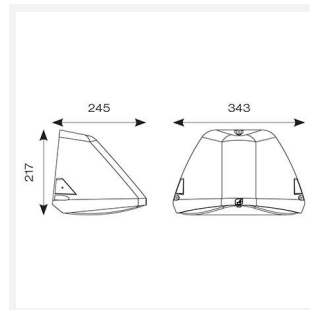

Wolf

Category Bulkheads

Application Ancillary, Commercial, Healthcare, Hospitality, Industrial, Outdoor, Retail

Code: AWOLF/BLK/DD3/SM3

- Modern, robust die-cast aluminium low glare wall pack suitable for commercial and industrial applications
- Reduced light pollution with 0% upward light distribution, helps with compliance with Dark Skies recommendations, helps with compliance with Dark Skies recommendations
- High efficiency up to 120 Lm/W
- Multiple conduit entry and BESA fixing points
- Advanced lens technology offers wide distribution for optimum spacing and uniformity; whilst ensuring minimal uplight and light pollution
- Power selectable; offering a choice of 3 outputs, in one luminaire
- Electrostatic paint finish for enhanced corrosion resistance
- 20mm East and West side entry for surface conduit and through-wire

GENERAL INFORMATION

Wattage	22/25/35W
Lumens Delivered	2200/2400/3600lm (4000K)
Lm/W	120lm/W (4000K)
Beam Angle	70/140
CRI	82
CCT	3000/4000K
Input	220-240V
Operating Temp	0°C - 40°C
SDCM	5
Product Weight without Packaging	2.98 kg

TECHNICAL INFORMATION

Light Source	LED
Colour / Finish	Black
IP Rating	IP65
Class Protection	1
Internal / External	External
Surface / Recessed / Suspended	Pole, Wall
Lumen Depreciation	L80 84,000h
Warranty (Years)	5
CE Mark	Yes
Height	217 mm