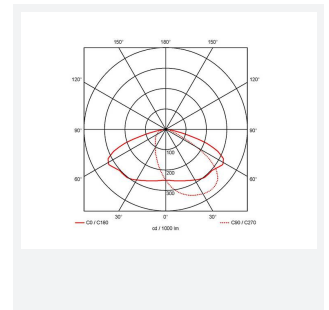

Wolf

Category Bulkheads

Application Ancillary, Commercial, Healthcare, Hospitality, Industrial, Outdoor, Retail

Code: AWOLF/BLK/DD3/SM3