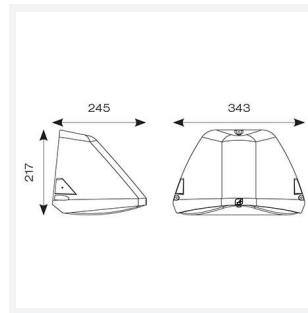

PRODUCT FEATURES

- Modern, robust die-cast aluminium low glare wall pack suitable for commercial and industrial applications
- Reduced light pollution with 0% upward light distribution, helps with compliance with Dark Skies recommendations, helps with compliance with Dark Skies recommendations
- High efficiency up to 120 Lm/W
- Multiple conduit entry and BESA fixing points
- Advanced lens technology offers wide distribution for optimum spacing and uniformity; whilst ensuring minimal uplight and light pollution
- Power selectable; offering a choice of 3 outputs, in one luminaire
- Electrostatic paint finish for enhanced corrosion resistance
- 20mm East and West side entry for surface conduit and through-wire

GENERAL INFORMATION	
Wattage	18/20/30W
Lumens Delivered	2200/2400/3600lm (4000K)
Lm/W	120lm/W (4000K)
Beam Angle	70/140
CRI	82
CCT	3000/4000K
Input	220/240V
Operating Temp	0°C - 40°C
SDCM	5
Product Weight without Packaging	2.98 kg

TECHNICAL INFORMATION	
Light Source	LED
Colour / Finish	Black
IP Rating	IP65
Class Protection	1
Internal / External	External
Surface / Recessed / Suspended	Pole, Wall
Lumen Depreciation	L80 84,000h
Warranty (Years)	5
CE Mark	Yes
Height	217 mm