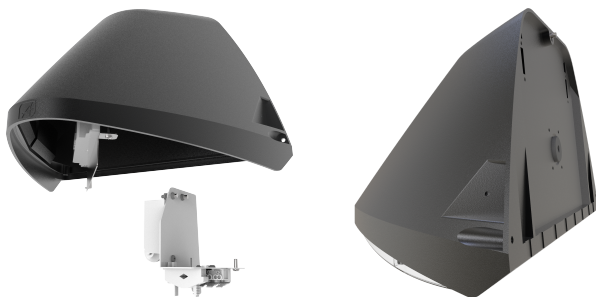

Wolf

Wolf CCT Multi Wattage Wallpack DALI
Code: AWOLF/BLK/DD3/M3

Category	Bulkheads
Application	Ancillary, Commercial, Healthcare, Hospitality, Industrial, Outdoor, Retail
Specification	Performance

- Modern, robust die-cast aluminium low glare wall pack suitable for commercial and industrial applications
- Reduced light pollution with 0% upward light distribution, helps with compliance with Dark Skies recommendations, helps with compliance with Dark Skies recommendations
- High efficiency up to 120 Lm/W
- Multiple conduit entry and BESA fixing points

- Advanced lens technology offers wide distribution for optimum spacing and uniformity; whilst ensuring minimal uplight and light pollution
- Power selectable; offering a choice of 3 outputs, in one luminaire
- Electrostatic paint finish for enhanced corrosion resistance
- 20mm East and West side entry for surface conduit and through-wire

GENERAL INFORMATION	
Wattage	30W
Lumens Delivered	2200lm / 2400lm / 3600lm (4000K)
Lm/W	120lm/W (4000K)
Beam Angle	70/140
CRI	82
CCT	3000/4000K
Input	220-240V
Operating Temp	0°C - 40°C
SDCM	3
Product Weight without Packaging	2.98 kg

TECHNICAL INFORMATION	
Light Source	LED
Colour / Finish	Black
IP Rating	IP65
Class Protection	1
Internal / External	External
Surface / Recessed / Suspended	Pole, Wall
Lumen Depreciation	L80 84,000h
Warranty (Years)	5
CE Mark	Yes
Height	220 mm