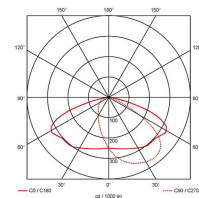

Wolf

Wolf CCT Multi Wattage Wallpack DALI
Code: AWOLF/BLK/DD3/M3

Category	Bulkheads
Application	Ancillary, Commercial, Healthcare, Hospitality, Industrial, Outdoor, Retail
Specification	Performance