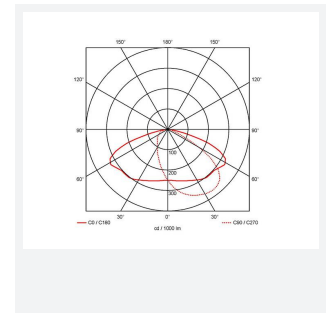

PRODUCT FEATURES

- Modern, robust die-cast aluminium low glare wall pack suitable for commercial and industrial applications
- Reduced light pollution with 0% upward light distribution, helps with compliance with Dark Skies recommendations, helps with compliance with Dark Skies recommendations
- High efficiency up to 120 Lm/W
- Multiple conduit entry and BESA fixing points
- Advanced lens technology offers wide distribution for optimum spacing and uniformity; whilst ensuring minimal uplight and light pollution
- Power selectable; offering a choice of 3 outputs, in one luminaire
- Electrostatic paint finish for enhanced corrosion resistance
- 20mm East and West side entry for surface conduit and through-wire

GENERAL INFORMATION	
Wattage	18/20/30W
Lumens Delivered	2200/2400/3600lm (4000K)
Lm/W	120lm/W (4000K)
Beam Angle	70/140
CRI	82
CCT	3000/4000K
Input	220/240V
Operating Temp	0°C - 40°C
SDCM	5
Product Weight without Packaging	2.98 kg

TECHNICAL INFORMATION	
Light Source	LED
Colour / Finish	Black
IP Rating	IP65
Class Protection	1
Internal / External	External
Surface / Recessed / Suspended	Pole, Wall
Lumen Depreciation	L80 84,000h
Warranty (Years)	5
CE Mark	Yes
Height	217 mm