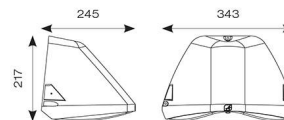

Wolf

Wolf CCT Multi Wattage Wallpack DALI
Code: AWOLF/BLK/DD3/M3

Category	Bulkheads
Application	Ancillary, Commercial, Healthcare, Hospitality, Industrial, Outdoor, Retail
Specification	Performance