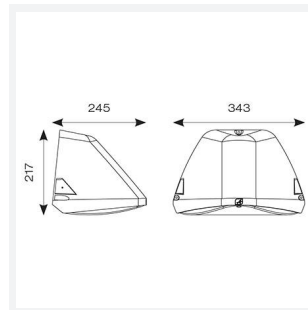

PRODUCT FEATURES

- Modern, robust die-cast aluminium low glare wall pack suitable for commercial and industrial applications
- Reduced light pollution with 0% upward light distribution, helps with compliance with Dark Skies recommendations, helps with compliance with Dark Skies recommendations
- High efficiency up to 120 Lm/W
- Multiple conduit entry and BESA fixing points
- Advanced lens technology offers wide distribution for optimum spacing and uniformity; whilst ensuring minimal uplight and light pollution
- Power selectable; offering a choice of 3 outputs, in one luminaire
- Electrostatic paint finish for enhanced corrosion resistance
- 20mm East and West side entry for surface conduit and through-wire

GENERAL INFORMATION	
Wattage	18/20/30W
Lumens Delivered	2200/2400/3600lm (4000K)
Lm/W	120lm/W (4000K)
Beam Angle	70/140
CRI	82
CCT	3000/4000K
Input	220/240V
Operating Temp	0°C - 40°C
SDCM	5
Product Weight without Packaging	1.94 kg

TECHNICAL INFORMATION	
Light Source	LED
Colour / Finish	Black
IP Rating	IP65
Class Protection	1
Internal / External	External
Surface / Recessed / Suspended	Pole, Wall
Lumen Depreciation	L80 84,000h
Warranty (Years)	5
CE Mark	Yes
Height	217 mm