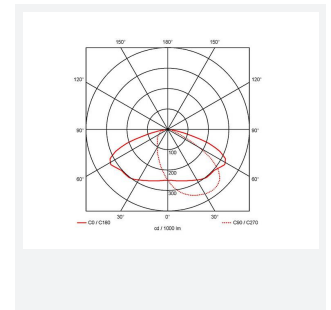

PRODUCT FEATURES

- Modern, robust die-cast aluminium low glare wall pack suitable for commercial and industrial applications
- Reduced light pollution with 0% upward light distribution, helps with compliance with Dark Skies recommendations, helps with compliance with Dark Skies recommendations
- High efficiency up to 120 Lm/W
- Multiple conduit entry and BESA fixing points
- Advanced lens technology offers wide distribution for optimum spacing and uniformity; whilst ensuring minimal uplight and light pollution
- Power selectable; offering a choice of 3 outputs, in one luminaire
- Electrostatic paint finish for enhanced corrosion resistance
- 20mm East and West side entry for surface conduit and through-wire

GENERAL INFORMATION	
Wattage	18/20/30W
Lumens Delivered	2200/2400/3600lm (4000K)
Lm/W	120lm/W (4000K)
Beam Angle	70/140
CRI	82
CCT	3000/4000K
Input	220/240V
Operating Temp	0°C - 40°C
SDCM	5
Product Weight without Packaging	1.94 kg

TECHNICAL INFORMATION	
Light Source	LED
Colour / Finish	Black
IP Rating	IP65
Class Protection	1
Internal / External	External
Surface / Recessed / Suspended	Pole, Wall
Lumen Depreciation	L80 84,000h
Warranty (Years)	5
CE Mark	Yes
Height	217 mm