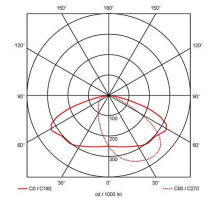

Wolf

Wolf CCT Multi Wattage Wallpack DALI DALI-
Code: AWOLF/BLK/DD3/DM3

Category	Bulkheads
Application	Ancillary, Commercial, Healthcare, Hospitality, Industrial, Outdoor, Retail
Specification	Performance