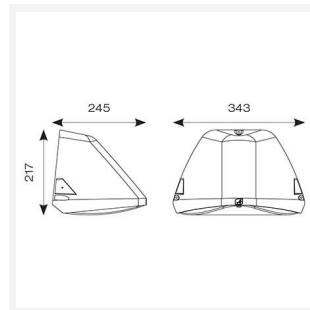

# Wolf

**Category** Bulkheads

**Application** Ancillary, Commercial, Healthcare, Hospitality, Industrial, Outdoor, Retail

**Code:** AWOLF/BLK/DD3/DM3

- Modern, robust die-cast aluminium low glare wall pack suitable for commercial and industrial applications
- Reduced light pollution with 0% upward light distribution, helps with compliance with Dark Skies recommendations, helps with compliance with Dark Skies recommendations
- High efficiency up to 120 Lm/W
- Multiple conduit entry and BESA fixing points
- Advanced lens technology offers wide distribution for optimum spacing and uniformity; whilst ensuring minimal uplight and light pollution
- Power selectable; offering a choice of 3 outputs, in one luminaire
- Electrostatic paint finish for enhanced corrosion resistance
- 20mm East and West side entry for surface conduit and through-wire

## GENERAL INFORMATION

Wattage	22/25/35W
Lumens Delivered	2200/2400/3600lm (4000K)
Lm/W	120lm/W (4000K)
Beam Angle	70/140
CRI	82
CCT	3000/4000K
Input	220-240V
Operating Temp	0°C - 40°C
SDCM	5
Product Weight without Packaging	1.94 kg

## TECHNICAL INFORMATION

Light Source	LED
Colour / Finish	Black
IP Rating	IP65
Class Protection	1
Internal / External	External
Surface / Recessed / Suspended	Pole, Wall
Lumen Depreciation	L80 84,000h
Warranty (Years)	5
CE Mark	Yes
Height	217 mm