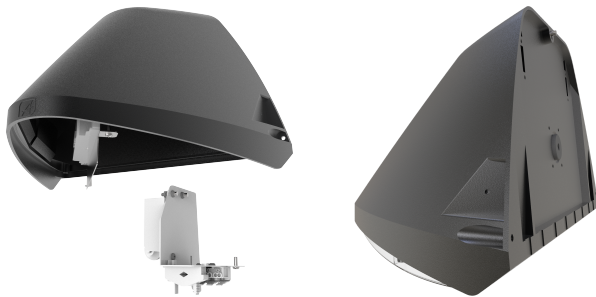

Wolf

Wolf CCT Multi Wattage Wallpack DALI DALI-
Code: AWOLF/BLK/DD3/DM3

Category	Bulkheads
Application	Ancillary, Commercial, Healthcare, Hospitality, Industrial, Outdoor, Retail
Specification	Performance

- Modern, robust die-cast aluminium low glare wall pack suitable for commercial and industrial applications
- Reduced light pollution with 0% upward light distribution, helps with compliance with Dark Skies recommendations, helps with compliance with Dark Skies recommendations
- High efficiency up to 120 Lm/W
- Multiple conduit entry and BESA fixing points

- Advanced lens technology offers wide distribution for optimum spacing and uniformity; whilst ensuring minimal uplight and light pollution
- Power selectable; offering a choice of 3 outputs, in one luminaire
- Electrostatic paint finish for enhanced corrosion resistance
- 20mm East and West side entry for surface conduit and through-wire

GENERAL INFORMATION	
Wattage	30W
Lumens Delivered	2200lm / 2400lm / 3600lm (4000K)
Lm/W	120lm/W (4000K)
Beam Angle	70/140
CRI	82
CCT	3000/4000K
Input	220-240V
Operating Temp	0°C - 40°C
SDCM	3
Product Weight without Packaging	1.94 kg