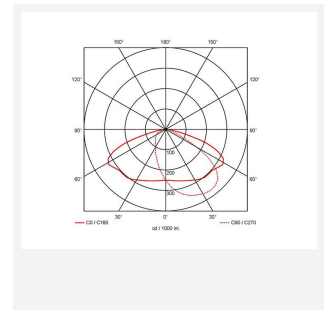

Wolf

Category Bulkheads

Application Ancillary, Commercial, Healthcare, Hospitality, Industrial, Outdoor, Retail

Code: AWOLF/BLK/DD3/DM3