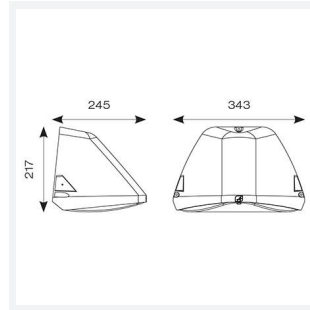

PRODUCT FEATURES

- Modern, robust die-cast aluminium low glare wall pack suitable for commercial and industrial applications
- Reduced light pollution with 0% upward light distribution, helps with compliance with Dark Skies recommendations, helps with compliance with Dark Skies recommendations
- High efficiency up to 120 Lm/W
- Multiple conduit entry and BESA fixing points
- Advanced lens technology offers wide distribution for optimum spacing and uniformity; whilst ensuring minimal uplight and light pollution
- Power selectable; offering a choice of 3 outputs, in one luminaire
- Electrostatic paint finish for enhanced corrosion resistance
- 20mm East and West side entry for surface conduit and through-wire

GENERAL INFORMATION	
Wattage	18/20/30W
Lumens Delivered	2200/2400/3600lm (4000K)
Lm/W	120lm/W (4000K)
Beam Angle	70/140
CRI	82
CCT	3000/4000K
Input	220/240V
Operating Temp	-20°C - 45°C
SDCM	5
Product Weight without Packaging	3.288 kg

TECHNICAL INFORMATION	
Light Source	LED
Colour / Finish	Black
IP Rating	IP65
Class Protection	1
Internal / External	External
Surface / Recessed / Suspended	Pole, Wall
Lumen Depreciation	L80 84,000h
Warranty (Years)	5
CE Mark	Yes
Height	217 mm