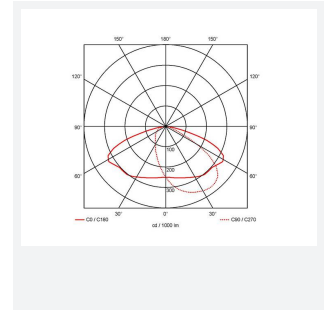

PRODUCT FEATURES

- Modern, robust die-cast aluminium low glare wall pack suitable for commercial and industrial applications
- Reduced light pollution with 0% upward light distribution, helps with compliance with Dark Skies recommendations, helps with compliance with Dark Skies recommendations
- High efficiency up to 120 Lm/W
- Multiple conduit entry and BESA fixing points
- Advanced lens technology offers wide distribution for optimum spacing and uniformity; whilst ensuring minimal uplight and light pollution
- Power selectable; offering a choice of 3 outputs, in one luminaire
- Electrostatic paint finish for enhanced corrosion resistance
- 20mm East and West side entry for surface conduit and through-wire

GENERAL INFORMATION	
Wattage	18/20/30W
Lumens Delivered	2200/2400/3600lm (4000K)
Lm/W	120lm/W (4000K)
Beam Angle	70/140
CRI	82
CCT	3000/4000K
Input	220/240V
Operating Temp	-20°C - 45°C
SDCM	5
Product Weight without Packaging	3.288 kg

TECHNICAL INFORMATION	
Light Source	LED
Colour / Finish	Black
IP Rating	IP65
Class Protection	1
Internal / External	External
Surface / Recessed / Suspended	Pole, Wall
Lumen Depreciation	L80 84,000h
Warranty (Years)	5
CE Mark	Yes
Height	217 mm