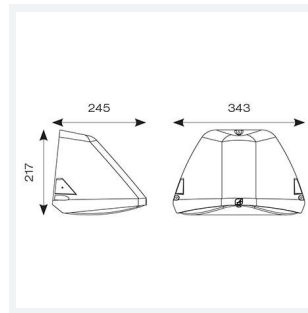

Wolf

Category Bulkheads

Application Ancillary, Commercial, Healthcare, Hospitality, Industrial, Outdoor, Retail

Code: AWOLF/BLK/DD1/SM3

- Modern, robust die-cast aluminium low glare wall pack suitable for commercial and industrial applications
- Reduced light pollution with 0% upward light distribution, helps with compliance with Dark Skies recommendations, helps with compliance with Dark Skies recommendations
- High efficiency up to 120 Lm/W
- Multiple conduit entry and BESA fixing points
- Advanced lens technology offers wide distribution for optimum spacing and uniformity; whilst ensuring minimal uplight and light pollution
- Power selectable; offering a choice of 3 outputs, in one luminaire
- Electrostatic paint finish for enhanced corrosion resistance
- 20mm East and West side entry for surface conduit and through-wire

GENERAL INFORMATION

Wattage	22/25/35W
Lumens Delivered	2200/2400/3600lm (4000K)
Lm/W	120lm/W (4000K)
Beam Angle	70/140
CRI	82
CCT	3000/4000K
Input	220-240V
Operating Temp	0°C - 40°C
SDCM	5
Product Weight without Packaging	1.94 kg

TECHNICAL INFORMATION

Light Source	LED
Colour / Finish	Black
IP Rating	IP65
Class Protection	1
Internal / External	External
Surface / Recessed / Suspended	Pole, Wall
Lumen Depreciation	L80 84,000h
Warranty (Years)	5
CE Mark	Yes
Height	217 mm