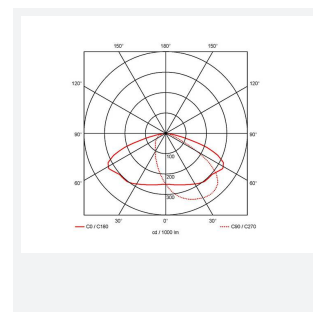

PRODUCT FEATURES

- Modern, robust die-cast aluminium low glare wall pack suitable for commercial and industrial applications
- Reduced light pollution with 0% upward light distribution, helps with compliance with Dark Skies recommendations, helps with compliance with Dark Skies recommendations
- High efficiency up to 120 Lm/W
- Multiple conduit entry and BESA fixing points
- Advanced lens technology offers wide distribution for optimum spacing and uniformity; whilst ensuring minimal uplight and light pollution
- Power selectable; offering a choice of 3 outputs, in one luminaire
- Electrostatic paint finish for enhanced corrosion resistance
- 20mm East and West side entry for surface conduit and through-wire

GENERAL INFORMATION	
Wattage	18/20/30W
Lumens Delivered	2200/2400/3600lm (4000K)
Lm/W	120lm/W (4000K)
Beam Angle	70/140
CRI	82
CCT	3000/4000K
Input	220/240V
Operating Temp	0°C - 40°C
SDCM	5
Product Weight without Packaging	1.94 kg

TECHNICAL INFORMATION	
Light Source	LED
Colour / Finish	Black
IP Rating	IP65
Class Protection	1
Internal / External	External
Surface / Recessed / Suspended	Pole, Wall
Lumen Depreciation	L80 84,000h
Warranty (Years)	5
CE Mark	Yes
Height	217 mm