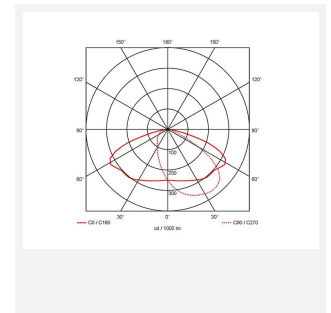

Wolf

Category Bulkheads

Application Ancillary, Commercial, Healthcare, Hospitality, Industrial, Outdoor, Retail

Code: AWOLF/BLK/DD1/SM3