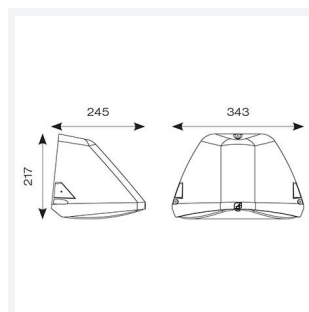

PRODUCT FEATURES

- Modern, robust die-cast aluminium low glare wall pack suitable for commercial and industrial applications
- Reduced light pollution with 0% upward light distribution, helps with compliance with Dark Skies recommendations, helps with compliance with Dark Skies recommendations
- High efficiency up to 120 Lm/W
- Multiple conduit entry and BESA fixing points
- Advanced lens technology offers wide distribution for optimum spacing and uniformity; whilst ensuring minimal uplight and light pollution
- Power selectable; offering a choice of 3 outputs, in one luminaire
- Electrostatic paint finish for enhanced corrosion resistance
- 20mm East and West side entry for surface conduit and through-wire

GENERAL INFORMATION	
Wattage	18/20/30W
Lumens Delivered	2200/2400/3600lm (4000K)
Lm/W	120lm/W (4000K)
Beam Angle	70/140
CRI	82
CCT	3000/4000K
Input	220/240V
Operating Temp	0°C - 40°C
SDCM	5
Product Weight without Packaging	1.94 kg

TECHNICAL INFORMATION	
Light Source	LED
Colour / Finish	Black
IP Rating	IP65
Class Protection	1
Internal / External	External
Surface / Recessed / Suspended	Pole, Wall
Lumen Depreciation	L80 84,000h
Warranty (Years)	5
CE Mark	Yes
Height	217 mm