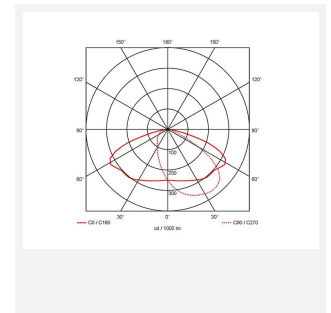

Wolf

Category Bulkheads

Application Ancillary, Commercial, Healthcare, Hospitality, Industrial, Outdoor, Retail

Code: AWOLF/BLK/DD1/M3