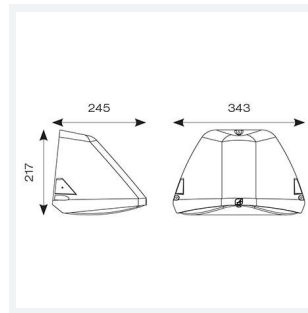

Wolf

Category Bulkheads

Application Ancillary, Commercial, Healthcare, Hospitality, Industrial, Outdoor, Retail

Code: AWOLF/BLK/DD1/M3

- Modern, robust die-cast aluminium low glare wall pack suitable for commercial and industrial applications
- Reduced light pollution with 0% upward light distribution, helps with compliance with Dark Skies recommendations, helps with compliance with Dark Skies recommendations
- High efficiency up to 120 Lm/W
- Multiple conduit entry and BESA fixing points
- Advanced lens technology offers wide distribution for optimum spacing and uniformity; whilst ensuring minimal uplight and light pollution
- Power selectable; offering a choice of 3 outputs, in one luminaire
- Electrostatic paint finish for enhanced corrosion resistance
- 20mm East and West side entry for surface conduit and through-wire

GENERAL INFORMATION

Wattage	22/25/35W
Lumens Delivered	2200/2400/3600lm (4000K)
Lm/W	120lm/W (4000K)
Beam Angle	70/140
CRI	82
CCT	3000/4000K
Input	220-240V
Operating Temp	0°C - 40°C
SDCM	5
Product Weight without Packaging	3.088 kg

TECHNICAL INFORMATION

Light Source	LED
Colour / Finish	Black
IP Rating	IP65
Class Protection	1
Internal / External	External
Surface / Recessed / Suspended	Pole, Wall
Lumen Depreciation	L80 84,000h
Warranty (Years)	5
CE Mark	Yes
Height	217 mm