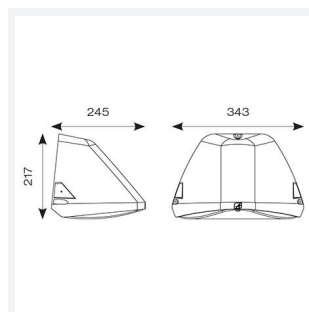

PRODUCT FEATURES

- Modern, robust die-cast aluminium low glare wall pack suitable for commercial and industrial applications
- Reduced light pollution with 0% upward light distribution, helps with compliance with Dark Skies recommendations, helps with compliance with Dark Skies recommendations
- High efficiency up to 120 Lm/W
- Multiple conduit entry and BESA fixing points
- Advanced lens technology offers wide distribution for optimum spacing and uniformity; whilst ensuring minimal uplight and light pollution
- Power selectable; offering a choice of 3 outputs, in one luminaire
- Electrostatic paint finish for enhanced corrosion resistance
- 20mm East and West side entry for surface conduit and through-wire

GENERAL INFORMATION	
Wattage	18/20/30W
Lumens Delivered	2200/2400/3600lm (4000K)
Lm/W	120lm/W (4000K)
Beam Angle	70/140
CRI	82
CCT	3000/4000K
Input	220/240V
Operating Temp	0°C - 40°C
SDCM	5

TECHNICAL INFORMATION	
Light Source	LED
Colour / Finish	Black
IP Rating	IP65
Class Protection	1
Internal / External	External
Surface / Recessed / Suspended	Pole, Wall
Lumen Depreciation	L80 84,000h
Warranty (Years)	5
CE Mark	Yes
Height	217 mm