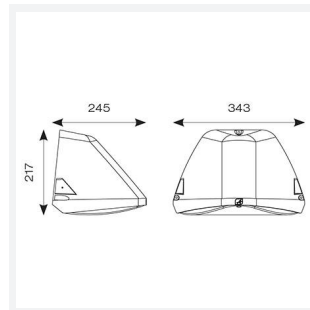

Wolf

Category Bulkheads

Application Ancillary, Commercial, Healthcare, Hospitality, Industrial, Outdoor, Retail

Code: AWOLF/BLK/DD1/DM3

- Modern, robust die-cast aluminium low glare wall pack suitable for commercial and industrial applications
- Reduced light pollution with 0% upward light distribution, helps with compliance with Dark Skies recommendations, helps with compliance with Dark Skies recommendations
- High efficiency up to 120 Lm/W
- Multiple conduit entry and BESA fixing points
- Advanced lens technology offers wide distribution for optimum spacing and uniformity; whilst ensuring minimal uplight and light pollution
- Power selectable; offering a choice of 3 outputs, in one luminaire
- Electrostatic paint finish for enhanced corrosion resistance
- 20mm East and West side entry for surface conduit and through-wire

Light Source	LED
Colour / Finish	Black
IP Rating	IP65
Class Protection	1
Internal / External	External
Surface / Recessed / Suspended	Pole, Wall
Lumen Depreciation	L80 84,000h
Warranty (Years)	5
CE Mark	Yes
Height	217 mm