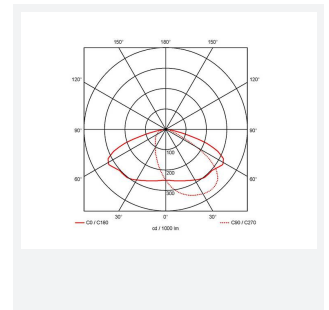

Wolf

Category Bulkheads

Application Ancillary, Commercial, Healthcare, Hospitality, Industrial, Outdoor, Retail

Code: AWOLF/BLK/DD1/DM3