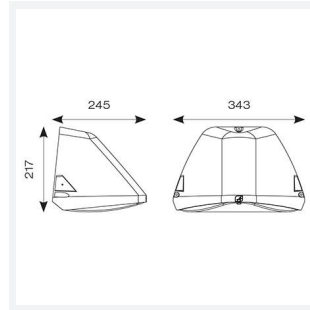

Wolf

Wolf CCT Multi Wattage Wallpack Corridor
Code: AWOLF/BLK/CF

| | |
|---------------|---|
| Category | Bulkheads |
| Application | Ancillary, Commercial, Healthcare, Hospitality, Industrial, Outdoor, Retail |
| Specification | Performance |

PRODUCT FEATURES

| GENERAL INFORMATION | |
|----------------------------------|--------------------------|
| Wattage | 18/20/30W |
| Lumens Delivered | 2200/2400/3600lm (4000K) |
| Lm/W | 120lm/W (4000K) |
| Beam Angle | 70/140 |
| CRI | 82 |
| CCT | 3000/4000K |
| Input | 220/240V |
| Operating Temp | -20°C - 45°C |
| SDCM | 5 |
| Product Weight without Packaging | 3.088 kg |

| TECHNICAL INFORMATION | |
|--------------------------------|-------------|
| Light Source | LED |
| Colour / Finish | Black |
| IP Rating | IP65 |
| Class Protection | 1 |
| Internal / External | External |
| Surface / Recessed / Suspended | Pole, Wall |
| Lumen Depreciation | L80 84,000h |
| Warranty (Years) | 5 |
| CE Mark | Yes |
| Height | 217 mm |