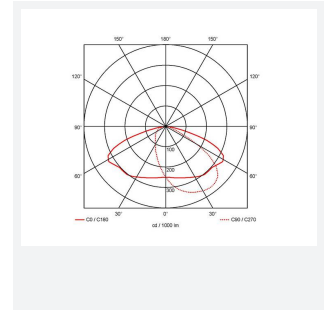

PRODUCT FEATURES

| GENERAL INFORMATION | |
|----------------------------------|--------------------------|
| Wattage | 18/20/30W |
| Lumens Delivered | 2200/2400/3600lm (4000K) |
| Lm/W | 120lm/W (4000K) |
| Beam Angle | 70/140 |
| CRI | 82 |
| CCT | 3000/4000K |
| Input | 220/240V |
| Operating Temp | -20°C - 45°C |
| SDCM | 5 |
| Product Weight without Packaging | 3.088 kg |

| TECHNICAL INFORMATION | |
|--------------------------------|-------------|
| Light Source | LED |
| Colour / Finish | Black |
| IP Rating | IP65 |
| Class Protection | 1 |
| Internal / External | External |
| Surface / Recessed / Suspended | Pole, Wall |
| Lumen Depreciation | L80 84,000h |
| Warranty (Years) | 5 |
| CE Mark | Yes |
| Height | 217 mm |