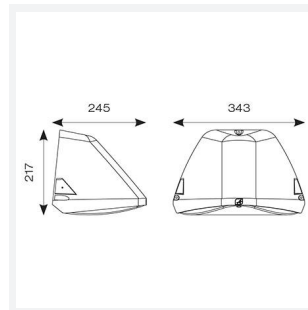

Wolf

Category	Bulkheads
Application	Ancillary, Commercial, Healthcare, Hospitality, Industrial, Outdoor, Retail
Specification	Performance

Code: AWOLF/BLK/CF

GENERAL INFORMATION

Wattage	20/23/32W
Lumens Delivered	2200/2400/3600lm (4000K)
Lm/W	120lm/W (4000K)
Beam Angle	70/140
CRI	82
CCT	3000/4000K
Input	220-240V
Operating Temp	-20°C - 40°C
SDCM	5
Product Weight without Packaging	3.088 kg

TECHNICAL INFORMATION

Light Source	LED
Colour / Finish	Black
IP Rating	IP65
Class Protection	1
Internal / External	External
Surface / Recessed / Suspended	Pole, Wall
Lumen Depreciation	L80 84,000h
Warranty (Years)	5
CE Mark	Yes
Height	217 mm