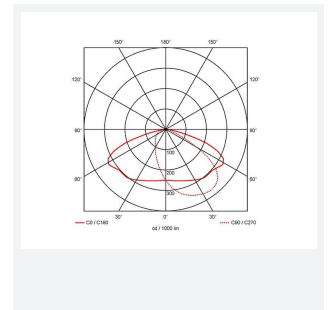

Wolf

Category	Bulkheads
Application	Ancillary, Commercial, Healthcare, Hospitality, Industrial, Outdoor, Retail
Specification	Performance

Code: AWOLF/BLK/CF

GENERAL INFORMATION

Wattage	20/23/32W
Lumens Delivered	2200/2400/3600lm (4000K)
Lm/W	120lm/W (4000K)
Beam Angle	70/140
CRI	82
CCT	3000/4000K
Input	220-240V
Operating Temp	-20°C - 40°C
SDCM	5
Product Weight without Packaging	3.088 kg

TECHNICAL INFORMATION

Light Source	LED
Colour / Finish	Black
IP Rating	IP65
Class Protection	1
Internal / External	External
Surface / Recessed / Suspended	Pole, Wall
Lumen Depreciation	L80 84,000h
Warranty (Years)	5
CE Mark	Yes
Height	217 mm