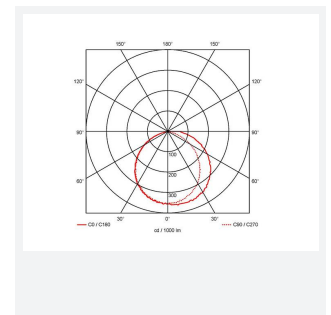

• Watchman Accessory

• Compatible with Watchman LED Lithium Exit Sign

GENERAL INFORMATION

Product Weight without Packaging 0.114

TECHNICAL INFORMATION

Colour / Finish Green
Internal / External Internal