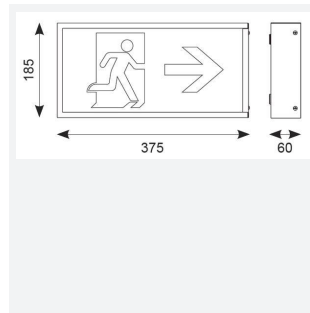

## PRODUCT FEATURES

- White steel LED exit box with legend
- Larger dimensions enables easy retrofit replacement of fluorescent products

GENERAL INFORMATION	
Wattage	3W
CRI	70
CCT	6500K
Input	220/240V
Operating Temp	0°C - 40°C
SDCM	6
Product Weight without Packaging	1.046 kg

TECHNICAL INFORMATION	
Light Source	LED
Colour / Finish	White
IP Rating	IP20
Class Protection	1
Internal / External	Internal
Surface / Recessed / Suspended	Wall
Lumen Depreciation	L70 50,000h
Warranty (Years)	3
CE Mark	Yes
Height	185 mm
Accessories	AG8/L/AD, AG8/L/AR, AG8/L/AL, AG8/L/AU