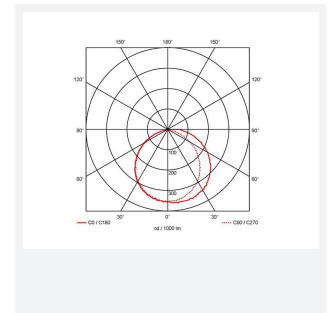

## PRODUCT FEATURES

- White steel LED exit box with legend
- Larger dimensions enables easy retrofit replacement of fluorescent products

GENERAL INFORMATION	
Wattage	3W
CRI	70
CCT	6500K
Input	220/240V
Operating Temp	0°C - 40°C
SDCM	6
Product Weight without Packaging	1.046 kg

TECHNICAL INFORMATION	
Light Source	LED
Colour / Finish	White
IP Rating	IP20
Class Protection	1
Internal / External	Internal
Surface / Recessed / Suspended	Wall
Lumen Depreciation	L70 50,000h
Warranty (Years)	3
CE Mark	Yes
Height	185 mm
Accessories	AG8/L/AD, AG8/L/AR, AG8/L/AL, AG8/L/AU