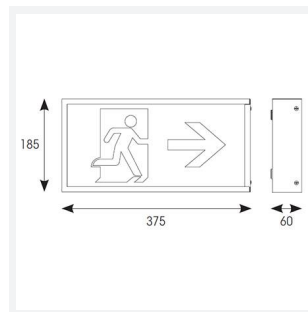

Watchman

Code: AWAT/1

Category	Emergency
Application	Ancillary, Commercial, Education, Healthcare, Hospitality, Industrial, Retail
Specification	Performance

- Slim white steel LED exit box with legend
- Self-test emergency as standard
- LiFePO4 Lithium battery provides improved energy consumption, product reliability and lifetime
- Larger dimensions enables easy retrofit replacement of fluorescent products

GENERAL INFORMATION	
Wattage	3W
CRI	70
CCT	6500K
Input	220-240V
Operating Temp	0°C - 40°C
SDCM	6
Product Weight without Packaging	0.959 kg

TECHNICAL INFORMATION	
Light Source	LED
Colour / Finish	White
IP Rating	IP20
Class Protection	1
Internal / External	Internal
Surface / Recessed / Suspended	Wall
Lumen Depreciation	L70 50,000h
Warranty (Years)	5
CE Mark	Yes
Height	60 mm