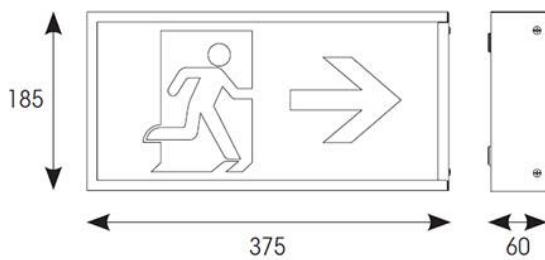

Watchman

Watchman Lithium Exit Box Maintained / Non-Maintained

Code: AWAT/1

ACCESSORIES

ASBP/32/LI	3.2V 1500mAh LiFePO4 Replacement Battery
AG8/L/AU	Watchman Legend Arrow Up
AG8/L/AD	Watchman Legend Arrow Down
AG8/L/AL	Watchman Legend Arrow Left
AG8/L/AR	Watchman Legend Arrow Right

MANDATORY ACCESSORIES

AG8/L/AU	Watchman Legend Arrow Up
AG8/L/AD	Watchman Legend Arrow Down
AG8/L/AL	Watchman Legend Arrow Left
AG8/L/AR	Watchman Legend Arrow Right

SPARES

ASBP/32/LI	3.2V 1500mAh LiFePO4 Replacement Battery