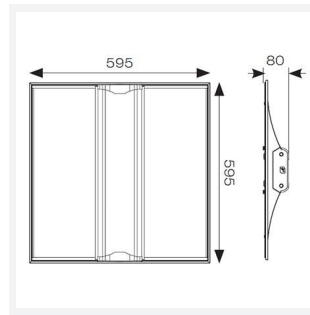

PRODUCT FEATURES

- High performance indirect recessed luminaire
- Can be surface and suspended, suspension kit supplied separately
- Selectable CCT between 3000K and 4000K
- Integral PIR option discreetly positioned in the end cap
- High performance indirect recessed luminaire
- Dual direct/indirect output. Direct from the centre micro-prism central diffuser coupled with indirect output from the side diffuser sections. Providing a perfect combination for task and ambient lighting from one source
- OCTO tunable white option (3000K/6500K)
- High performance optics provide high efficiency while still offering optimum glare control and comfort for task/office applications

GENERAL INFORMATION	
Wattage	21W - 34W
Lumens Delivered	2700lm - 4200lm (4000K)
Lm/W	128lm/W - 124lm/W (4000K)
Beam Angle	85
CRI	80
CCT	3000/4000K
Input	220-240V
Operating Temp	-20°C - 50°C
SDCM	3
UGR	17
Cut-Out Size	580x580mm
Product Weight without Packaging	5.916 kg

TECHNICAL INFORMATION	
Light Source	LED
Colour / Finish	White
IP Rating	IP40
Class Protection	1
Internal / External	Internal
Surface / Recessed / Suspended	Ceiling, Recessed, Suspended
Lumen Depreciation	L80 82,000h
Warranty (Years)	5
CE Mark	Yes
Height	80 mm
Accessories	AVOLO/SK