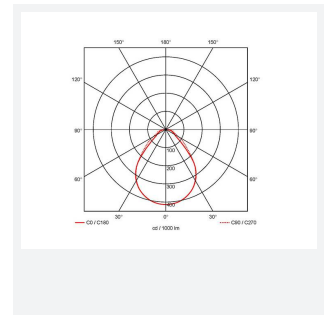

# Volo

### PRODUCT FEATURES

- High performance indirect recessed luminaire
- Can be surface and suspended, suspension kit supplied separately
- Selectable CCT between 3000K and 4000K
- Integral PIR option discreetly positioned in the end cap
- High performance indirect recessed luminaire
- Dual direct/indirect output. Direct from the centre micro-prism central diffuser coupled with indirect output from the side diffuser sections. Providing a perfect combination for task and ambient lighting from one source
- OCTO tunable white option (3000K/6500K)
- High performance optics provide high efficiency while still offering optimum glare control and comfort for task/office applications

GENERAL INFORMATION	
Wattage	21W - 34W
Lumens Delivered	2700lm - 4200lm (4000K)
Lm/W	128lm/W - 124lm/W (4000K)
Beam Angle	85
CRI	80
CCT	3000/4000K
Input	220-240V
Operating Temp	-20°C - 50°C
SDCM	3
UGR	17
Cut-Out Size	580x580mm
Product Weight without Packaging	5.916 kg

TECHNICAL INFORMATION	
Light Source	LED
Colour / Finish	White
IP Rating	IP40
Class Protection	1
Internal / External	Internal
Surface / Recessed / Suspended	Ceiling, Recessed, Suspended
Lumen Depreciation	L80 82,000h
Warranty (Years)	5
CE Mark	Yes
Height	80 mm
Accessories	AVOLO/SK