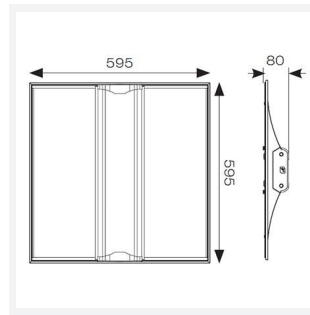

PRODUCT FEATURES

- Architectural LED recessed modular suitable for education, commercial and healthcare applications
- Can be surface and suspended, suspension kit supplied separately
- Selectable CCT between 3000K and 4000K
- Integral PIR option discreetly positioned in the end cap
- High performance indirect recessed luminaire
- Dual direct/indirect output. Direct from the centre micro-prism central diffuser coupled with indirect output from the side diffuser sections. Providing a perfect combination for task and ambient lighting from one source
- OCTO tunable white option (3000K-6500K)
- High performance optics provide high efficiency while still offering optimum glare control and comfort for task/office applications

GENERAL INFORMATION

Wattage	42W
Lumens Delivered	3200lm - 3700lm (2700K - 6500K)
Lm/W	76lm/W - 88lm/W (2700K - 6500K)
Beam Angle	85
CRI	80
CCT	2700-6500K
Input	220/240V
Operating Temp	0°C - 50°C
SDCM	3
UGR	17
Cut-Out Size	580x580mm
Product Weight without Packaging	5.92 kg

TECHNICAL INFORMATION

Light Source	LED
Colour / Finish	White
IP Rating	IP40
Class Protection	1
Internal / External	Internal
Surface / Recessed / Suspended	Ceiling, Recessed, Suspended
Lumen Depreciation	L80 82,000h
Warranty (Years)	5
CE Mark	Yes
Height	80 mm
Accessories	AVOLO/SK