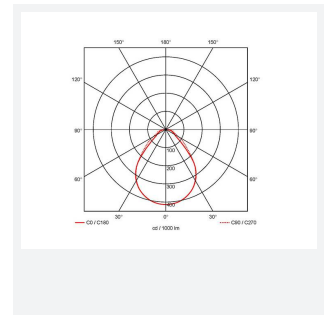

PRODUCT FEATURES

- Architectural LED recessed modular suitable for education, commercial and healthcare applications
- Can be surface and suspended, suspension kit supplied separately
- Selectable CCT between 3000K and 4000K
- Integral PIR option discreetly positioned in the end cap
- High performance indirect recessed luminaire
- Dual direct/indirect output. Direct from the centre micro-prism central diffuser coupled with indirect output from the side diffuser sections. Providing a perfect combination for task and ambient lighting from one source
- OCTO tunable white option (3000K-6500K)
- High performance optics provide high efficiency while still offering optimum glare control and comfort for task/office applications

GENERAL INFORMATION

Wattage	42W
Lumens Delivered	3200lm - 3700lm (2700K - 6500K)
Lm/W	76lm/W - 88lm/W (2700K - 6500K)
Beam Angle	85
CRI	80
CCT	2700-6500K
Input	220/240V
Operating Temp	0°C - 50°C
SDCM	3
UGR	17
Cut-Out Size	580x580mm
Product Weight without Packaging	5.92 kg

TECHNICAL INFORMATION

Light Source	LED
Colour / Finish	White
IP Rating	IP40
Class Protection	1
Internal / External	Internal
Surface / Recessed / Suspended	Ceiling, Recessed, Suspended
Lumen Depreciation	L80 82,000h
Warranty (Years)	5
CE Mark	Yes
Height	80 mm
Accessories	AVOLO/SK