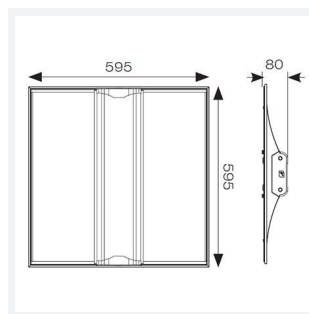

Volo

Volo CCT Dual Wattage Recessed Modular Code: AVOLO/OCTO

Category	Commercial Panels
Application	Ancillary, Commercial, Education, Healthcare, Retail
Specification	Architectural

PRODUCT FEATURES

- Architectural LED recessed modular suitable for education, commercial and healthcare applications
- Can be surface and suspended, suspension kit supplied separately
- Selectable CCT between 3000K and 4000K
- Integral PIR option discreetly positioned in the end cap
- High performance indirect recessed luminaire
- Dual direct/indirect output. Direct from the centre micro-prism central diffuser coupled with indirect output from the side diffuser sections. Providing a perfect combination for task and ambient lighting from one source
- OCTO tunable white option (3000K/6500K)
- High performance optics provide high efficiency while still offering optimum glare control and comfort for task/office applications

GENERAL INFORMATION

Wattage	21W - 34W
Lumens Delivered	2700lm - 4200lm (4000K)
Lm/W	128lm/W - 124lm/W (4000K)
Beam Angle	85
CRI	80
CCT	3000/4000K
Input	220-240V
Operating Temp	-20°C - 50°C
SDCM	3
UGR	17
Cut-Out Size	580x580mm
Product Weight without Packaging	5.916 kg

TECHNICAL INFORMATION

Light Source	LED
Colour / Finish	White
IP Rating	IP40
Class Protection	1
Internal / External	Internal
Surface / Recessed / Suspended	Ceiling, Recessed, Suspended
Lumen Depreciation	L80 82,000h
Warranty (Years)	5
CE Mark	Yes
Height	800 mm
Accessories	AVOLO/SK