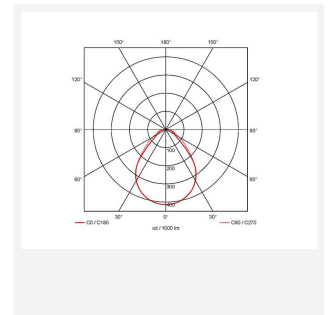

PRODUCT FEATURES

- Architectural LED recessed modular suitable for education, commercial and healthcare applications
- Can be surface and suspended, suspension kit supplied separately
- Selectable CCT between 3000K and 4000K
- Integral PIR option discreetly positioned in the end cap
- High performance indirect recessed luminaire
- Dual direct/indirect output. Direct from the centre micro-prism central diffuser coupled with indirect output from the side diffuser sections. Providing a perfect combination for task and ambient lighting from one source
- OCTO tunable white option (3000K6500K)
- High performance optics provide high efficiency while still offering optimum glare control and comfort for task/office applications

GENERAL INFORMATION	
Wattage	21W - 34W
Lumens Delivered	2700lm - 4200lm (4000K)
Lm/W	128lm/W - 124lm/W (4000K)
Beam Angle	85
CRI	80
CCT	3000/4000K
Input	220/240V
Operating Temp	-20°C - 50°C
SDCM	3
UGR	17
Cut-Out Size	580x580mm
Product Weight without Packaging	5.916 kg

TECHNICAL INFORMATION	
Light Source	LED
Colour / Finish	White
IP Rating	IP40
Class Protection	1
Internal / External	Internal
Surface / Recessed / Suspended	Ceiling, Recessed, Suspended
Lumen Depreciation	L80 82,000h
Warranty (Years)	5
CE Mark	Yes
Height	800 mm
Accessories	AVOLO/SK