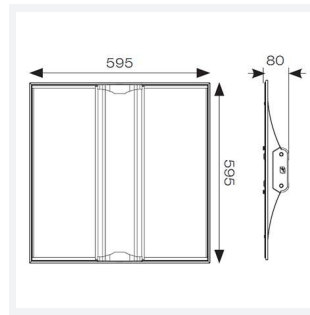

PRODUCT FEATURES

- Architectural LED recessed modular suitable for education, commercial and healthcare applications
- Can be surface and suspended, suspension kit supplied separately
- Selectable CCT between 3000K and 4000K
- Integral PIR option discreetly positioned in the end cap
- High performance indirect recessed luminaire
- Dual direct/indirect output. Direct from the centre micro-prism central diffuser coupled with indirect output from the side diffuser sections. Providing a perfect combination for task and ambient lighting from one source
- OCTO tunable white option (3000K6500K)
- High performance optics provide high efficiency while still offering optimum glare control and comfort for task/office applications

GENERAL INFORMATION	
Wattage	21W - 34W
Lumens Delivered	2700lm - 4200lm (4000K)
Lm/W	128lm/W - 124lm/W (4000K)
Beam Angle	85
CRI	80
CCT	3000/4000K
Input	220/240V
Operating Temp	-20°C - 50°C
SDCM	3
UGR	17
Cut-Out Size	580x580mm
Product Weight without Packaging	5.916 kg

TECHNICAL INFORMATION	
Light Source	LED
Colour / Finish	White
IP Rating	IP40
Class Protection	1
Internal / External	Internal
Surface / Recessed / Suspended	Ceiling, Recessed, Suspended
Lumen Depreciation	L80 82,000h
Warranty (Years)	5
CE Mark	Yes
Height	800 mm
Accessories	AVOLO/SK