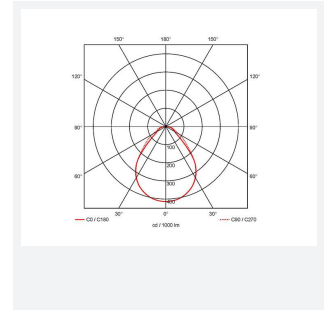

Volo

Volo CCT Dual Wattage Recessed Modular
Code: AVOLO/OCTO/SM3

Category	Commercial Panels
Application	Ancillary, Commercial, Education, Healthcare, Retail
Specification	Architectural

PRODUCT FEATURES

- Architectural LED recessed modular suitable for education, commercial and healthcare applications
- Can be surface and suspended, suspension kit supplied separately
- Selectable CCT between 3000K and 4000K
- Integral PIR option discreetly positioned in the end cap
- High performance indirect recessed luminaire
- Dual direct/indirect output. Direct from the centre micro-prism central diffuser coupled with indirect output from the side diffuser sections. Providing a perfect combination for task and ambient lighting from one source
- OCTO tunable white option (3000K6500K)
- High performance optics provide high efficiency while still offering optimum glare control and comfort for task/office applications

GENERAL INFORMATION	
Wattage	34W
Lumens Delivered	2700lm - 4200lm (4000K)
Lm/W	128lm/W - 124lm/W (4000K)
Beam Angle	85
CRI	80
CCT	3000/4000K
Input	220-240V
Operating Temp	0°C - 50°C
SDCM	3
UGR	17
Cut-Out Size	580x580mm

TECHNICAL INFORMATION	
Light Source	LED
Colour / Finish	White
IP Rating	IP40
Class Protection	1
Internal / External	Internal
Surface / Recessed / Suspended	Ceiling, Recessed, Suspended
Lumen Depreciation	L80 82,000h
Warranty (Years)	5
CE Mark	Yes
Height	80 mm
Accessories	AVOLO/SK