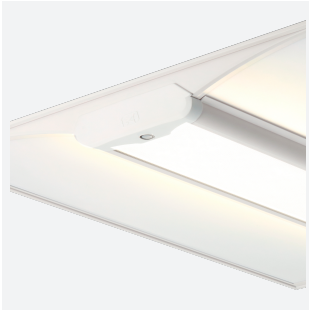

Volo

Volo CCT Dual Wattage Recessed Modular
Code: AVOLO/OCTO/SM3

Category	Commercial Panels
Application	Ancillary, Commercial, Education, Healthcare, Retail
Specification	Architectural

PRODUCT FEATURES

- Architectural LED recessed modular suitable for education, commercial and healthcare applications
- Can be surface and suspended, suspension kit supplied separately
- Selectable CCT between 3000K and 4000K
- Integral PIR option discreetly positioned in the end cap
- High performance indirect recessed luminaire
- Dual direct/indirect output. Direct from the centre micro-prism central diffuser coupled with indirect output from the side diffuser sections. Providing a perfect combination for task and ambient lighting from one source
- OCTO tunable white option (3000K6500K)
- High performance optics provide high efficiency while still offering optimum glare control and comfort for task/office applications

GENERAL INFORMATION	
Wattage	34W
Lumens Delivered	2700lm - 4200lm (4000K)
Lm/W	128lm/W - 124lm/W (4000K)
Beam Angle	85
CRI	80
CCT	3000/4000K
Input	220-240V
Operating Temp	0°C - 50°C
SDCM	3
UGR	17
Cut-Out Size	580x580mm

TECHNICAL INFORMATION	
Light Source	LED
Colour / Finish	White
IP Rating	IP40
Class Protection	1
Internal / External	Internal
Surface / Recessed / Suspended	Ceiling, Recessed, Suspended
Lumen Depreciation	L80 82,000h
Warranty (Years)	5
CE Mark	Yes
Height	80 mm
Accessories	AVOLO/SK