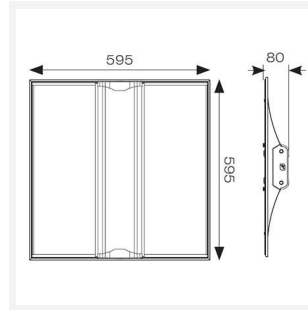

Volo

Volo CCT Dual Wattage Recessed Modular
Code: AVOLO/OCTO/SM3

Category	Commercial Panels
Application	Ancillary, Commercial, Education, Healthcare, Retail
Specification	Architectural

PRODUCT FEATURES

- Architectural LED recessed modular suitable for education, commercial and healthcare applications
- Can be surface and suspended, suspension kit supplied separately
- Selectable CCT between 3000K and 4000K
- Integral PIR option discreetly positioned in the end cap
- High performance indirect recessed luminaire
- Dual direct/indirect output. Direct from the centre micro-prism central diffuser coupled with indirect output from the side diffuser sections. Providing a perfect combination for task and ambient lighting from one source
- OCTO tunable white option (3000K6500K)
- High performance optics provide high efficiency while still offering optimum glare control and comfort for task/office applications

GENERAL INFORMATION	
Wattage	34W
Lumens Delivered	2700lm - 4200lm (4000K)
Lm/W	128lm/W - 124lm/W (4000K)
Beam Angle	85
CRI	80
CCT	3000/4000K
Input	220-240V
Operating Temp	0°C - 50°C
SDCM	3
UGR	17
Cut-Out Size	580x580mm

TECHNICAL INFORMATION	
Light Source	LED
Colour / Finish	White
IP Rating	IP40
Class Protection	1
Internal / External	Internal
Surface / Recessed / Suspended	Ceiling, Recessed, Suspended
Lumen Depreciation	L80 82,000h
Warranty (Years)	5
CE Mark	Yes
Height	80 mm
Accessories	AVOLO/SK