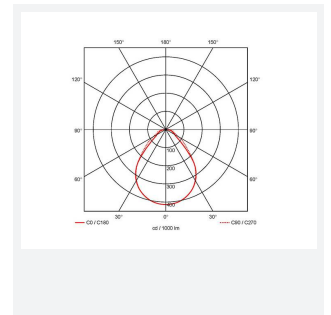

Volo

Volo CCT Dual Wattage Recessed Modular Code: AVOLO/OCTO/M3

Category	Commercial Panels
Application	Ancillary, Commercial, Education, Healthcare, Retail
Specification	Architectural

PRODUCT FEATURES

- Architectural LED recessed modular suitable for education, commercial and healthcare applications
- Can be surface and suspended, suspension kit supplied separately
- Selectable CCT between 3000K and 4000K
- Integral PIR option discreetly positioned in the end cap
- High performance indirect recessed luminaire
- Dual direct/indirect output. Direct from the centre micro-prism central diffuser coupled with indirect output from the side diffuser sections. Providing a perfect combination for task and ambient lighting from one source
- OCTO tunable white option (3000K/6500K)
- High performance optics provide high efficiency while still offering optimum glare control and comfort for task/office applications

GENERAL INFORMATION	
Wattage	21W - 34W
Lumens Delivered	2700lm - 4200lm (4000K)
Lm/W	128lm/W - 124lm/W (4000K)
Beam Angle	85
CRI	80
CCT	3000/4000K
Input	220/240V
Operating Temp	0°C - 50°C
SDCM	3
UGR	17
Cut-Out Size	580x580mm
Product Weight without Packaging	5.916 kg

TECHNICAL INFORMATION	
Light Source	LED
Colour / Finish	White
IP Rating	IP40
Class Protection	1
Internal / External	Internal
Surface / Recessed / Suspended	Ceiling, Recessed, Suspended
Lumen Depreciation	L80 82,000h
Warranty (Years)	5
CE Mark	Yes
Height	800 mm
Accessories	AVOLO/SK