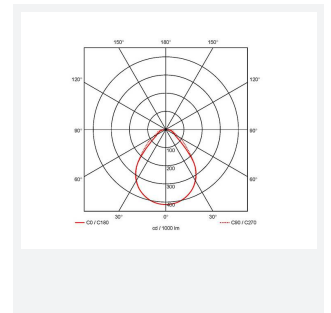

PRODUCT FEATURES

- Architectural LED recessed modular suitable for education, commercial and healthcare applications
- Can be surface and suspended, suspension kit supplied separately
- Selectable CCT between 3000K and 4000K
- Integral PIR option discreetly positioned in the end cap
- High performance indirect recessed luminaire
- Dual direct/indirect output. Direct from the centre micro-prism central diffuser coupled with indirect output from the side diffuser sections. Providing a perfect combination for task and ambient lighting from one source
- OCTO tunable white option (3000K/6500K)
- High performance optics provide high efficiency while still offering optimum glare control and comfort for task/office applications

GENERAL INFORMATION	
Wattage	21W - 34W
Lumens Delivered	2700lm - 4200lm (4000K)
Lm/W	128lm/W - 124lm/W (4000K)
Beam Angle	85
CRI	80
CCT	3000/4000K
Input	220-240V
Operating Temp	0°C - 50°C
SDCM	3
UGR	17
Cut-Out Size	580x580mm
Product Weight without Packaging	5.916 kg

TECHNICAL INFORMATION	
Light Source	LED
Colour / Finish	White
IP Rating	IP40
Class Protection	1
Internal / External	Internal
Surface / Recessed / Suspended	Ceiling, Recessed, Suspended
Lumen Depreciation	L80 82,000h
Warranty (Years)	5
CE Mark	Yes
Height	800 mm
Accessories	AVOLO/SK