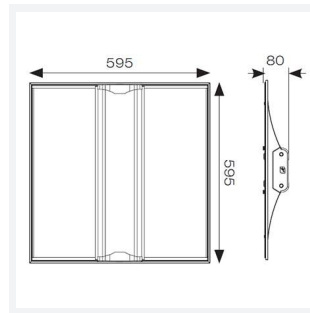

## Volo CCT Dual Wattage Recessed Modular Code: AVOLO/OCTO/M3

Category	Commercial Panels
Application	Ancillary, Commercial, Education, Healthcare, Retail
Specification	Architectural

GENERAL INFORMATION	
Wattage	21W - 34W
Lumens Delivered	2700lm - 4200lm (4000K)
Lm/W	128lm/W - 124lm/W (4000K)
Beam Angle	85
CRI	80
CCT	3000/4000K
Input	220-240V
Operating Temp	0°C - 50°C
SDCM	3
UGR	17
Cut-Out Size	580x580mm
Product Weight without Packaging	5.916 kg

TECHNICAL INFORMATION	
Light Source	LED
Colour / Finish	White
IP Rating	IP40
Class Protection	1
Internal / External	Internal
Surface / Recessed / Suspended	Ceiling, Recessed, Suspended
Lumen Depreciation	L80 82,000h
Warranty (Years)	5
CE Mark	Yes
Height	800 mm
Accessories	AVOLO/SK