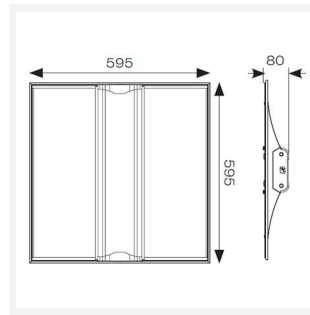

Volo

Volo CCT Dual Wattage Recessed Modular Code: AVOLO/OCTO/M3

Category	Commercial Panels
Application	Ancillary, Commercial, Education, Healthcare, Retail
Specification	Architectural

PRODUCT FEATURES

- Architectural LED recessed modular suitable for education, commercial and healthcare applications
- Can be surface and suspended, suspension kit supplied separately
- Selectable CCT between 3000K and 4000K
- Integral PIR option discreetly positioned in the end cap
- High performance indirect recessed luminaire
- Dual direct/indirect output. Direct from the centre micro-prism central diffuser coupled with indirect output from the side diffuser sections. Providing a perfect combination for task and ambient lighting from one source
- OCTO tunable white option (3000K/6500K)
- High performance optics provide high efficiency while still offering optimum glare control and comfort for task/office applications

GENERAL INFORMATION	
Wattage	21W - 34W
Lumens Delivered	2700lm - 4200lm (4000K)
Lm/W	128lm/W - 124lm/W (4000K)
Beam Angle	85
CRI	80
CCT	3000/4000K
Input	220/240V
Operating Temp	0°C - 50°C
SDCM	3
UGR	17
Cut-Out Size	580x580mm
Product Weight without Packaging	5.916 kg

TECHNICAL INFORMATION	
Light Source	LED
Colour / Finish	White
IP Rating	IP40
Class Protection	1
Internal / External	Internal
Surface / Recessed / Suspended	Ceiling, Recessed, Suspended
Lumen Depreciation	L80 82,000h
Warranty (Years)	5
CE Mark	Yes
Height	800 mm
Accessories	AVOLO/SK