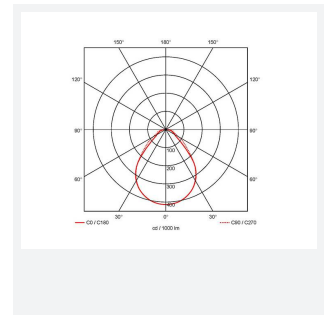

Volo

Volo CCT Dual Wattage Recessed Modular Code: AVOLO/M3

Category	Commercial Panels
Application	Ancillary, Commercial, Education, Healthcare, Retail
Specification	Architectural

PRODUCT FEATURES

- Architectural LED recessed modular suitable for education, commercial and healthcare applications
- Can be surface and suspended, suspension kit supplied separately
- Selectable CCT between 3000K and 4000K
- Integral PIR option discreetly positioned in the end cap
- High performance indirect recessed luminaire
- Dual direct/indirect output. Direct from the centre micro-prism central diffuser coupled with indirect output from the side diffuser sections. Providing a perfect combination for task and ambient lighting from one source
- OCTO tunable white option (3000K/6500K)
- High performance optics provide high efficiency while still offering optimum glare control and comfort for task/office applications

GENERAL INFORMATION	
Wattage	21W - 34W
Lumens Delivered	2700lm - 4200lm (4000K)
Lm/W	128lm/W - 124lm/W (4000K)
Beam Angle	85
CRI	80
CCT	3000/4000K
Input	220-240V
Operating Temp	0°C - 50°C
SDCM	3
UGR	17
Cut-Out Size	580x580mm
Product Weight without Packaging	5.974 kg

TECHNICAL INFORMATION	
Light Source	LED
Colour / Finish	White
IP Rating	IP40
Class Protection	1
Internal / External	Internal
Surface / Recessed / Suspended	Ceiling, Recessed, Suspended
Lumen Depreciation	L80 82,000h
Warranty (Years)	5
CE Mark	Yes
Height	80 mm
Accessories	AVOLO/SK