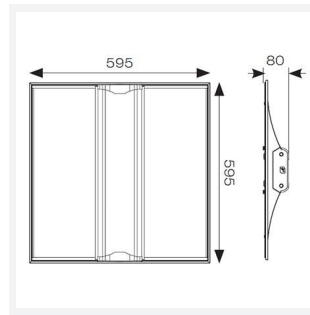

Volo

Volo CCT Dual Wattage Recessed Modular Code: AVOLO/M3

Category	Commercial Panels
Application	Ancillary, Commercial, Education, Healthcare, Retail
Specification	Architectural

PRODUCT FEATURES

- Architectural LED recessed modular suitable for education, commercial and healthcare applications
- Can be surface and suspended, suspension kit supplied separately
- Selectable CCT between 3000K and 4000K
- Integral PIR option discreetly positioned in the end cap
- High performance indirect recessed luminaire
- Dual direct/indirect output. Direct from the centre micro-prism central diffuser coupled with indirect output from the side diffuser sections. Providing a perfect combination for task and ambient lighting from one source
- OCTO tunable white option (3000K/6500K)
- High performance optics provide high efficiency while still offering optimum glare control and comfort for task/office applications

GENERAL INFORMATION	
Wattage	21W - 34W
Lumens Delivered	2700lm - 4200lm (4000K)
Lm/W	128lm/W - 124lm/W (4000K)
Beam Angle	85
CRI	80
CCT	3000/4000K
Input	220-240V
Operating Temp	0°C - 50°C
SDCM	3
UGR	17
Cut-Out Size	580x580mm
Product Weight without Packaging	5.974 kg

TECHNICAL INFORMATION	
Light Source	LED
Colour / Finish	White
IP Rating	IP40
Class Protection	1
Internal / External	Internal
Surface / Recessed / Suspended	Ceiling, Recessed, Suspended
Lumen Depreciation	L80 82,000h
Warranty (Years)	5
CE Mark	Yes
Height	80 mm
Accessories	AVOLO/SK