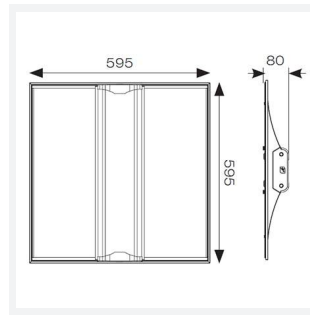

Volo

Volo CCT Dual Wattage Recessed Modular DALI-
Code: AVOLO/DM3

Category	Commercial Panels
Application	Ancillary, Commercial, Education, Healthcare, Retail
Specification	Architectural

PRODUCT FEATURES

- Architectural LED recessed modular suitable for education, commercial and healthcare applications
- Can be surface and suspended, suspension kit supplied separately
- Selectable CCT between 3000K and 4000K
- Integral PIR option discreetly positioned in the end cap
- High performance indirect recessed luminaire
- Dual direct/indirect output. Direct from the centre micro-prism central diffuser coupled with indirect output from the side diffuser sections. Providing a perfect combination for task and ambient lighting from one source
- OCTO tunable white option (3000K/6500K)
- High performance optics provide high efficiency while still offering optimum glare control and comfort for task/office applications

GENERAL INFORMATION	
Wattage	21W - 34W
Lumens Delivered	2700lm - 4200lm (4000K)
Lm/W	128lm/W - 124lm/W (4000K)
Beam Angle	85
CRI	80
CCT	3000/4000K
Input	220/240V
Operating Temp	0°C - 50°C
SDCM	3
UGR	17
Cut-Out Size	580x580mm
Product Weight without Packaging	6.353 kg

TECHNICAL INFORMATION	
Light Source	LED
Colour / Finish	White
IP Rating	IP40
Class Protection	1
Internal / External	Internal
Surface / Recessed / Suspended	Ceiling, Recessed, Suspended
Lumen Depreciation	L80 82,000h
Warranty (Years)	5
CE Mark	Yes
Height	80 mm
Accessories	AVOLO/SK