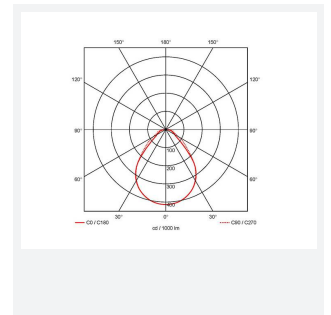

Volo

Volo CCT Dual Wattage Recessed Modular DALI-
Code: AVOLO/DM3

Category	Commercial Panels
Application	Ancillary, Commercial, Education, Healthcare, Retail
Specification	Architectural

PRODUCT FEATURES

- Architectural LED recessed modular suitable for education, commercial and healthcare applications
- Can be surface and suspended, suspension kit supplied separately
- Selectable CCT between 3000K and 4000K
- Integral PIR option discreetly positioned in the end cap
- High performance indirect recessed luminaire
- Dual direct/indirect output. Direct from the centre micro-prism central diffuser coupled with indirect output from the side diffuser sections. Providing a perfect combination for task and ambient lighting from one source
- OCTO tunable white option (3000K/6500K)
- High performance optics provide high efficiency while still offering optimum glare control and comfort for task/office applications

GENERAL INFORMATION	
Wattage	21W - 34W
Lumens Delivered	2700lm - 4200lm (4000K)
Lm/W	128lm/W - 124lm/W (4000K)
Beam Angle	85
CRI	80
CCT	3000/4000K
Input	220/240V
Operating Temp	0°C - 50°C
SDCM	3
UGR	17
Cut-Out Size	580x580mm
Product Weight without Packaging	6.353 kg

TECHNICAL INFORMATION	
Light Source	LED
Colour / Finish	White
IP Rating	IP40
Class Protection	1
Internal / External	Internal
Surface / Recessed / Suspended	Ceiling, Recessed, Suspended
Lumen Depreciation	L80 82,000h
Warranty (Years)	5
CE Mark	Yes
Height	80 mm
Accessories	AVOLO/SK