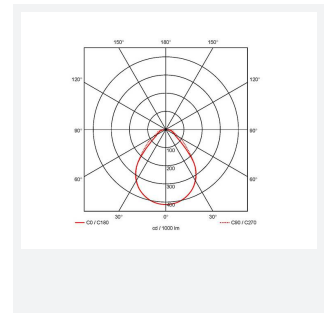

Volo

Code: AVOLO/DD4/M3

Category	Commercial Panels
Application	Ancillary, Commercial, Education, Healthcare, Retail
Specification	Architectural

- Architectural LED recessed modular suitable for education, commercial and healthcare applications
- Can be surface and suspended, suspension kit supplied separately
- Selectable CCT between 3000K and 4000K
- Integral PIR option discreetly positioned in the end cap
- High performance indirect recessed luminaire
- Dual direct/indirect output. Direct from the centre micro-prism central diffuser coupled with indirect output from the side diffuser sections. Providing a perfect combination for task and ambient lighting from one source
- OCTO tunable white option (3000K–6500K)
- High performance optics provide high efficiency while still offering optimum glare control and comfort for task/office applications

GENERAL INFORMATION	
Wattage	21W - 34W
Lumens Delivered	2700lm - 4200lm (4000K)
Lm/W	128lm/W - 124lm/W (4000K)
Beam Angle	85
CRI	80
CCT	3000/4000K
Input	220-240V
Operating Temp	0°C - 50°C
SDCM	3
UGR	17

TECHNICAL INFORMATION	
Light Source	LED
Colour / Finish	White
IP Rating	IP40
Class Protection	1
Internal / External	Internal
Surface / Recessed / Suspended	Ceiling, Recessed, Suspended
Lumen Depreciation	L80 82,000h
Warranty (Years)	5
CE Mark	Yes
Height	80 mm