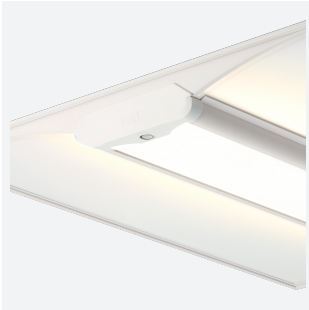

# Volo

**Code:** AVOLO/DD3/PIR

<b>Category</b>	Commercial Panels
<b>Application</b>	Ancillary, Commercial, Education, Healthcare, Retail
<b>Specification</b>	Architectural

- Architectural LED recessed modular suitable for education, commercial and healthcare applications
- Can be surface and suspended, suspension kit supplied separately
- Selectable CCT between 3000K and 4000K
- Integral PIR option discreetly positioned in the end cap
- High performance indirect recessed luminaire
- Dual direct/indirect output. Direct from the centre micro-prism central diffuser coupled with indirect output from the side diffuser sections. Providing a perfect combination for task and ambient lighting from one source
- OCTO tunable white option (3000K–6500K)
- High performance optics provide high efficiency while still offering optimum glare control and comfort for task/office applications

GENERAL INFORMATION	
Wattage	21W - 34W
Lumens Delivered	2700lm - 4200lm (4000K)
Lm/W	128lm/W - 124lm/W (4000K)
Beam Angle	85
CRI	80
CCT	3000/4000K
Input	220-240V
Operating Temp	-20°C - 50°C
SDCM	3
UGR	17

TECHNICAL INFORMATION	
Light Source	LED
Colour / Finish	White
IP Rating	IP40
Class Protection	1
Internal / External	Internal
Surface / Recessed / Suspended	Ceiling, Recessed, Suspended
Lumen Depreciation	L80 82,000h
Warranty (Years)	5
CE Mark	Yes
Height	80 mm