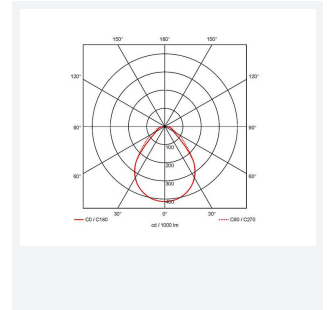

# Volo

**Code:** AVOLO/DD3/PIR

<b>Category</b>	Commercial Panels
<b>Application</b>	Ancillary, Commercial, Education, Healthcare, Retail
<b>Specification</b>	Architectural

- Architectural LED recessed modular suitable for education, commercial and healthcare applications
- Can be surface and suspended, suspension kit supplied separately
- Selectable CCT between 3000K and 4000K
- Integral PIR option discreetly positioned in the end cap
- High performance indirect recessed luminaire
- Dual direct/indirect output. Direct from the centre micro-prism central diffuser coupled with indirect output from the side diffuser sections. Providing a perfect combination for task and ambient lighting from one source
- OCTO tunable white option (3000K–6500K)
- High performance optics provide high efficiency while still offering optimum glare control and comfort for task/office applications

GENERAL INFORMATION	
Wattage	21W - 34W
Lumens Delivered	2700lm - 4200lm (4000K)
Lm/W	128lm/W - 124lm/W (4000K)
Beam Angle	85
CRI	80
CCT	3000/4000K
Input	220-240V
Operating Temp	-20°C - 50°C
SDCM	3
UGR	17

TECHNICAL INFORMATION	
Light Source	LED
Colour / Finish	White
IP Rating	IP40
Class Protection	1
Internal / External	Internal
Surface / Recessed / Suspended	Ceiling, Recessed, Suspended
Lumen Depreciation	L80 82,000h
Warranty (Years)	5
CE Mark	Yes
Height	80 mm