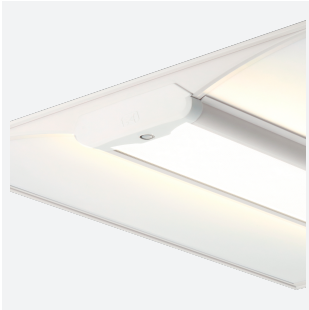

Volo

Code: AVOLO/DD3/PIR/M3

Category	Commercial Panels
Application	Ancillary, Commercial, Education, Healthcare, Retail
Specification	Architectural

- Architectural LED recessed modular suitable for education, commercial and healthcare applications
- Can be surface and suspended, suspension kit supplied separately
- Selectable CCT between 3000K and 4000K
- Integral PIR option discreetly positioned in the end cap
- High performance indirect recessed luminaire
- Dual direct/indirect output. Direct from the centre micro-prism central diffuser coupled with indirect output from the side diffuser sections. Providing a perfect combination for task and ambient lighting from one source
- OCTO tunable white option (3000K–6500K)
- High performance optics provide high efficiency while still offering optimum glare control and comfort for task/office applications

GENERAL INFORMATION	
Wattage	21W - 34W
Lumens Delivered	2700lm - 4200lm (4000K)
Lm/W	128lm/W - 124lm/W (4000K)
Beam Angle	85
CRI	80
CCT	3000/4000K
Input	220-240V
Operating Temp	0°C - 50°C
SDCM	3
UGR	17

TECHNICAL INFORMATION	
Light Source	LED
Colour / Finish	White
IP Rating	IP40
Class Protection	1
Internal / External	Internal
Surface / Recessed / Suspended	Ceiling, Recessed, Suspended
Lumen Depreciation	L80 82,000h
Warranty (Years)	5
CE Mark	Yes
Height	80 mm