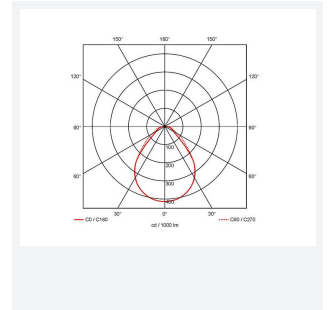

Volo

Code: AVOLO/DD3/PIR/M3

Category	Commercial Panels
Application	Ancillary, Commercial, Education, Healthcare, Retail
Specification	Architectural

- Architectural LED recessed modular suitable for education, commercial and healthcare applications
- Can be surface and suspended, suspension kit supplied separately
- Selectable CCT between 3000K and 4000K
- Integral PIR option discreetly positioned in the end cap
- High performance indirect recessed luminaire
- Dual direct/indirect output. Direct from the centre micro-prism central diffuser coupled with indirect output from the side diffuser sections. Providing a perfect combination for task and ambient lighting from one source
- OCTO tunable white option (3000K–6500K)
- High performance optics provide high efficiency while still offering optimum glare control and comfort for task/office applications

GENERAL INFORMATION	
Wattage	21W - 34W
Lumens Delivered	2700lm - 4200lm (4000K)
Lm/W	128lm/W - 124lm/W (4000K)
Beam Angle	85
CRI	80
CCT	3000/4000K
Input	220-240V
Operating Temp	0°C - 50°C
SDCM	3
UGR	17

TECHNICAL INFORMATION	
Light Source	LED
Colour / Finish	White
IP Rating	IP40
Class Protection	1
Internal / External	Internal
Surface / Recessed / Suspended	Ceiling, Recessed, Suspended
Lumen Depreciation	L80 82,000h
Warranty (Years)	5
CE Mark	Yes
Height	80 mm