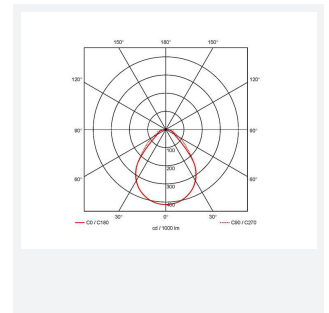

- Architectural LED recessed modular suitable for education, commercial and healthcare applications
- Can be surface and suspended, suspension kit supplied separately
- Selectable CCT between 3000K and 4000K
- Integral PIR option discreetly positioned in the end cap
- High performance indirect recessed luminaire
- Dual direct/indirect output. Direct from the centre micro-prism central diffuser coupled with indirect output from the side diffuser sections. Providing a perfect combination for task and ambient lighting from one source
- OCTO tunable white option (3000K–6500K)
- High performance optics provide high efficiency while still offering optimum glare control and comfort for task/office applications

GENERAL INFORMATION

Wattage	21W - 34W
Lumens Delivered	2700lm - 4200lm (4000K)
Lm/W	128lm/W - 124lm/W (4000K)
Beam Angle	85
CRI	80
CCT	3000/4000K
Input	220-240V
Operating Temp	0°C - 50°C
SDCM	3
UGR	17

TECHNICAL INFORMATION

Light Source	LED
Colour / Finish	White
IP Rating	IP40
Class Protection	1
Internal / External	Internal
Surface / Recessed / Suspended	Ceiling, Recessed, Suspended
Lumen Depreciation	L80 82,000h
Warranty (Years)	5
CE Mark	Yes
Height	80 mm