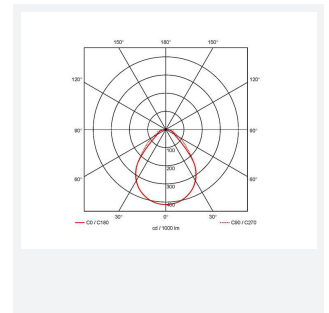

Volo

Category	Commercial Panels
Application	Ancillary, Commercial, Education, Healthcare, Retail
Specification	Architectural

Code: AVOLO/DD3/DM3

- Architectural LED recessed modular suitable for education, commercial and healthcare applications
- Can be surface and suspended, suspension kit supplied separately
- Selectable CCT between 3000K and 4000K
- Integral PIR option discreetly positioned in the end cap
- High performance indirect recessed luminaire
- Dual direct/indirect output. Direct from the centre micro-prism central diffuser coupled with indirect output from the side diffuser sections. Providing a perfect combination for task and ambient lighting from one source
- OCTO tunable white option (3000K–6500K)
- High performance optics provide high efficiency while still offering optimum glare control and comfort for task/office applications

GENERAL INFORMATION	
Wattage	21W - 34W
Lumens Delivered	2700lm - 4200lm (4000K)
Lm/W	128lm/W - 124lm/W (4000K)
Beam Angle	85
CRI	80
CCT	3000/4000K
Input	220-240V
Operating Temp	0°C - 50°C
SDCM	3
UGR	17
Cut-Out Size	580x580mm
Product Weight without Packaging	6.35 kg

TECHNICAL INFORMATION	
Light Source	LED
Colour / Finish	White
IP Rating	IP40
Class Protection	1
Internal / External	Internal
Surface / Recessed / Suspended	Ceiling, Recessed, Suspended
Lumen Depreciation	L80 82,000h
Warranty (Years)	5
CE Mark	Yes
Height	80 mm