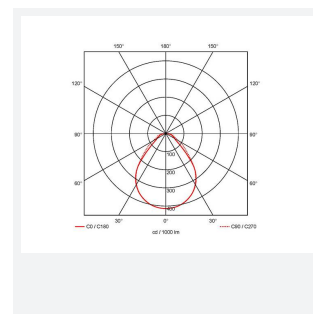

PRODUCT FEATURES

- Architectural LED recessed modular suitable for education, commercial and healthcare applications
- Can be surface and suspended, suspension kit supplied separately
- Selectable CCT between 3000K and 4000K
- Integral PIR option discreetly positioned in the end cap
- High performance indirect recessed luminaire
- Dual direct/indirect output. Direct from the centre micro-prism central diffuser coupled with indirect output from the side diffuser sections. Providing a perfect combination for task and ambient lighting from one source
- OCTO tunable white option (3000K–6500K)
- High performance optics provide high efficiency while still offering optimum glare control and comfort for task/office applications

GENERAL INFORMATION

Wattage	21W - 34W
Lumens Delivered	2700lm - 4200lm (4000K)
Lm/W	128lm/W - 124lm/W (4000K)
Beam Angle	85
CRI	80
CCT	3000/4000K
Input	220-240V
Operating Temp	-20°C - 50°C
SDCM	3
UGR	17
Cut-Out Size	580x580mm
Product Weight without Packaging	5.974 kg

TECHNICAL INFORMATION

Light Source	LED
Colour / Finish	White
IP Rating	IP40
Class Protection	1
Internal / External	Internal
Surface / Recessed / Suspended	Ceiling, Recessed, Suspended
Lumen Depreciation	L80 82,000h
Warranty (Years)	5
CE Mark	Yes
Height	80 mm