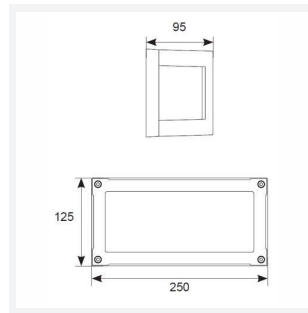

PRODUCT FEATURES

- Modern low level surface brick light/wall light suitable for residential and hospitality applications
- Die-cast aluminium housing graphite powder coated anodized finish
- Non-dimmable
- General illumination ideal for pathway/walkway illumination
- Tempered frosted glass

GENERAL INFORMATION	
Wattage	7W
Lumens Delivered	300lm
Lm/W	43lm/W
Beam Angle	140
CRI	80
CCT	4000K
Input	220/240V
Operating Temp	-20°C - 50°C
SDCM	5
Product Weight without Packaging	1.712 kg

TECHNICAL INFORMATION	
Light Source	LED
Colour / Finish	Graphite
IP Rating	IP54
Class Protection	1
Internal / External	External
Surface / Recessed / Suspended	Wall
Lumen Depreciation	L80 50,000h
Warranty (Years)	2
CE Mark	Yes
Height	250 mm