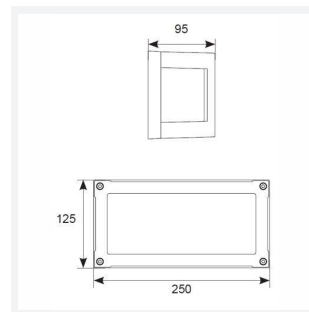

- Modern low level surface brick light/wall light suitable for residential and hospitality applications
- Die-cast aluminium housing graphite powder coated anodized finish
- Non-dimmable
- General illumination ideal for pathway/walkway illumination
- Tempered frosted glass

GENERAL INFORMATION

Wattage	7W
Lumens Delivered	300lm
Lm/W	43lm/W
Beam Angle	140
CRI	80
CCT	4000K
Input	220-240V
Operating Temp	-20°C - 50°C
SDCM	5
Product Weight without Packaging	1.712 kg

TECHNICAL INFORMATION

Light Source	LED
Colour / Finish	Graphite
IP Rating	IP54
Class Protection	1
Internal / External	External
Surface / Recessed / Suspended	Wall
Lumen Depreciation	L80 50,000h
Warranty (Years)	2
CE Mark	Yes
Height	250 mm