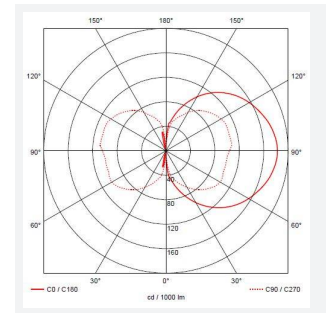

# Volant

Volant Cool White  
Code: AVOLEDSWL

Category	Wall Lights
Application	Hospitality, Outdoor, Residential, Retail
Specification	Architectural

GENERAL INFORMATION	
Wattage	7W
Lumens Delivered	300lm
Lm/W	43lm/W
Beam Angle	140
CRI	80
CCT	4000K
Input	220/240V
Operating Temp	-20°C - 50°C
SDCM	5
Product Weight without Packaging	1.712 kg

TECHNICAL INFORMATION	
Light Source	LED
Colour / Finish	Graphite
IP Rating	IP54
Class Protection	1
Internal / External	External
Surface / Recessed / Suspended	Wall
Lumen Depreciation	L80 50,000h
Warranty (Years)	2
CE Mark	Yes
Height	250 mm