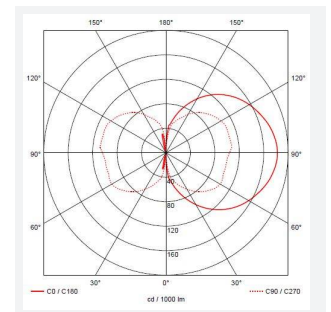

- Modern low level surface brick light/wall light suitable for residential and hospitality applications
- Die-cast aluminium housing graphite powder coated anodized finish
- Non-dimmable
- General illumination ideal for pathway/walkway illumination
- Tempered frosted glass

GENERAL INFORMATION

Wattage	7W
Lumens Delivered	300lm
Lm/W	43lm/W
Beam Angle	140
CRI	80
CCT	4000K
Input	220-240V
Operating Temp	-20°C - 50°C
SDCM	5
Product Weight without Packaging	1.712 kg

TECHNICAL INFORMATION

Light Source	LED
Colour / Finish	Graphite
IP Rating	IP54
Class Protection	1
Internal / External	External
Surface / Recessed / Suspended	Wall
Lumen Depreciation	L80 50,000h
Warranty (Years)	2
CE Mark	Yes
Height	250 mm