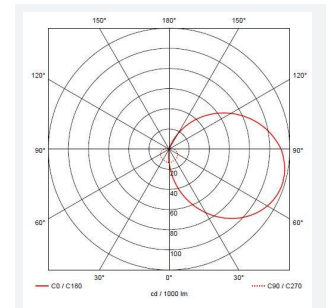

Vision Mini

Vision Mini White

Code: AVIMLED/W

Category	Bulkheads
Application	Ancillary, Hospitality, Outdoor, Residential, Retail
Specification	Performance

PRODUCT FEATURES

- IP65 polycarbonate LED luminaire suitable for external residential and hospitality applications and ancillary areas
- Standard and integrated PIR options available
- Polycarbonate constructions allows installation into areas exposed to adverse weather conditions
- Non-dimmable

GENERAL INFORMATION	
Wattage	9W
Lumens Delivered	800lm
Lm/W	89lm/W
Beam Angle	110
CRI	80
CCT	4000K
Input	220/240V
Operating Temp	-10°C - 40°C
SDCM	6
Product Weight without Packaging	0.854 kg

TECHNICAL INFORMATION	
Light Source	LED
Colour / Finish	White
IP Rating	IP65
Class Protection	2
Internal / External	Internal / External
Surface / Recessed / Suspended	Ceiling, Wall
Lumen Depreciation	L70 60,000h
Warranty (Years)	5
CE Mark	Yes
Diameter	280 mm