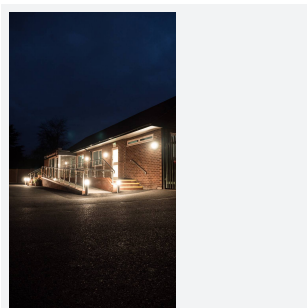

PRODUCT FEATURES

- IP65 polycarbonate LED luminaire suitable for external residential and hospitality applications and ancillary areas
- Standard and integrated PIR options available
- Polycarbonate constructions allows installation into areas exposed to adverse weather conditions
- Non-dimmable