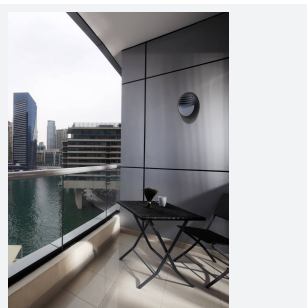

PRODUCT FEATURES

- IP65 polycarbonate LED luminaire suitable for external residential and hospitality applications and ancillary areas
- Standard and integrated PIR options available
- Polycarbonate constructions allows installation into areas exposed to adverse weather conditions
- Non-dimmable