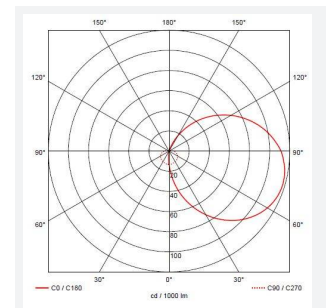

PRODUCT FEATURES

- IP65 polycarbonate LED luminaire suitable for external residential and hospitality applications and ancillary areas
- Standard and integrated PIR options available
- Polycarbonate constructions allows installation into areas exposed to adverse weather conditions
- Non-dimmable

GENERAL INFORMATION

Wattage	9W
Lumens Delivered	800lm
Lm/W	89lm/W
Beam Angle	110
CRI	80
CCT	4000K
Input	220-240V
Operating Temp	-10°C - 40°C
SDCM	6
Product Weight without Packaging	0.854 kg

TECHNICAL INFORMATION

Light Source	LED
Colour / Finish	White
IP Rating	IP65
Class Protection	2
Internal / External	Internal / External
Surface / Recessed / Suspended	Ceiling, Wall
Lumen Depreciation	L70 60,000h
Warranty (Years)	5
CE Mark	Yes
Diameter	280 mm