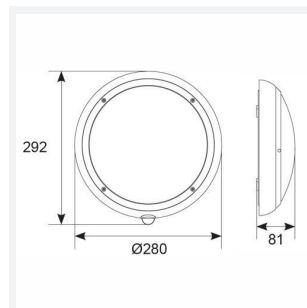

PRODUCT FEATURES

- IP65 polycarbonate LED luminaire suitable for external residential and hospitality applications and ancillary areas
- Standard and integrated PIR options available
- Polycarbonate constructions allows installation into areas exposed to adverse weather conditions
- Non-dimmable

GENERAL INFORMATION

Wattage	9W
Lumens Delivered	800lm
Lm/W	89lm/W
Beam Angle	110
CRI	80
CCT	4000K
Input	220-240V
Operating Temp	-10°C - 40°C
SDCM	6
Product Weight without Packaging	0.854 kg

TECHNICAL INFORMATION

Light Source	LED
Colour / Finish	White
IP Rating	IP65
Class Protection	2
Internal / External	Internal / External
Surface / Recessed / Suspended	Ceiling, Wall
Lumen Depreciation	L70 60,000h
Warranty (Years)	5
CE Mark	Yes
Diameter	280 mm