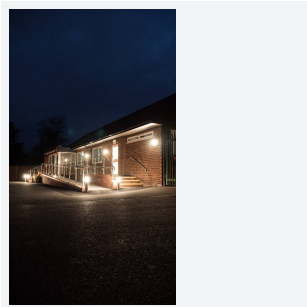

Vision Mini

Vision Mini White

Code: AVIMLED/W

Category	Bulkheads
Application	Ancillary, Hospitality, Outdoor, Residential, Retail
Specification	Performance

PRODUCT FEATURES

- IP65 polycarbonate LED luminaire suitable for external residential and hospitality applications and ancillary areas
- Standard and integrated PIR options available
- Polycarbonate constructions allows installation into areas exposed to adverse weather conditions
- Non-dimmable