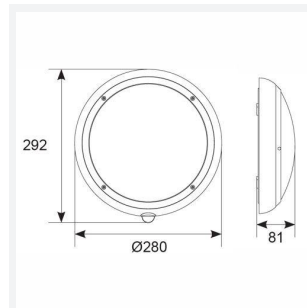

Vision Mini

Vision Mini White

Code: AVIMLED/W

Category	Bulkheads
Application	Ancillary, Hospitality, Outdoor, Residential, Retail
Specification	Performance

PRODUCT FEATURES

- IP65 polycarbonate LED luminaire suitable for external residential and hospitality applications and ancillary areas
- Standard and integrated PIR options available
- Polycarbonate constructions allows installation into areas exposed to adverse weather conditions
- Non-dimmable

GENERAL INFORMATION	
Wattage	9W
Lumens Delivered	800lm
Lm/W	89lm/W
Beam Angle	110
CRI	80
CCT	4000K
Input	220/240V
Operating Temp	-10°C - 40°C
SDCM	6
Product Weight without Packaging	0.854 kg

TECHNICAL INFORMATION	
Light Source	LED
Colour / Finish	White
IP Rating	IP65
Class Protection	2
Internal / External	Internal / External
Surface / Recessed / Suspended	Ceiling, Wall
Lumen Depreciation	L70 60,000h
Warranty (Years)	5
CE Mark	Yes
Diameter	280 mm