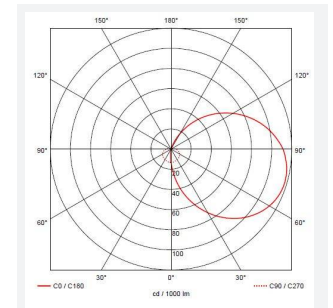

# Vision Mini

Vision Mini PIR White

Code: AVIMLED/W/PIR

Category	Bulkheads
Application	Ancillary, Hospitality, Outdoor, Residential, Retail
Specification	Performance

GENERAL INFORMATION	
Wattage	9W
Lumens Delivered	800lm
Lm/W	89lm/W
Beam Angle	110
CRI	80
CCT	4000K
Input	220/240V
Operating Temp	-10°C - 40°C
SDCM	6
Product Weight without Packaging	0.921 kg

TECHNICAL INFORMATION	
Light Source	LED
Colour / Finish	White
IP Rating	IP65
Class Protection	2
Internal / External	Internal / External
Surface / Recessed / Suspended	Ceiling, Wall
Lumen Depreciation	L70 60,000h
Warranty (Years)	5
CE Mark	Yes
Diameter	280 mm