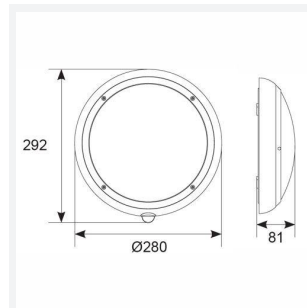

PRODUCT FEATURES

- IP65 polycarbonate LED luminaire suitable for external residential and hospitality applications and ancillary areas
- Polycarbonate constructions allows installation into areas exposed to adverse weather conditions
- Standard and integrated PIR options available
- Non-dimmable

GENERAL INFORMATION	
Wattage	9W
Lumens Delivered	800lm
Lm/W	89lm/W
Beam Angle	110
CRI	80
CCT	4000K
Input	220/240V
Operating Temp	-10°C - 40°C
SDCM	6
Product Weight without Packaging	0.921 kg

TECHNICAL INFORMATION	
Light Source	LED
Colour / Finish	White
IP Rating	IP65
Class Protection	2
Internal / External	Internal / External
Surface / Recessed / Suspended	Ceiling, Wall
Lumen Depreciation	L70 60,000h
Warranty (Years)	5
CE Mark	Yes
Diameter	280 mm