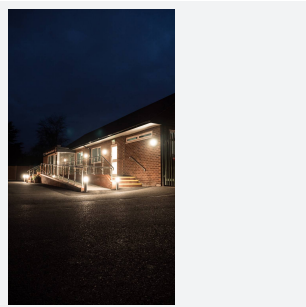

## PRODUCT FEATURES

- IP65 polycarbonate LED luminaire suitable for external residential and hospitality applications and ancillary areas
- Polycarbonate constructions allows installation into areas exposed to adverse weather conditions
- Standard and integrated PIR options available
- Non-dimmable