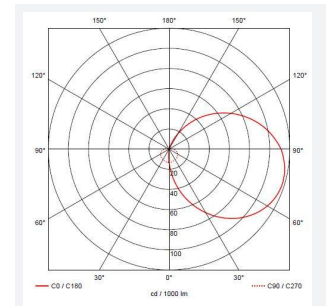

Vision Mini

Vision Mini Electronic Photocell White
Code: AVIMLED/W/PC

Category	Bulkheads
Application	Ancillary, Hospitality, Outdoor, Residential, Retail
Specification	Performance

PRODUCT FEATURES

- IP65 polycarbonate LED luminaire suitable for external residential and hospitality applications and ancillary areas
- Standard and integrated PIR options available
- Polycarbonate constructions allows installation into areas exposed to adverse weather conditions
- Non-dimmable

GENERAL INFORMATION	
Wattage	9W
Lumens Delivered	800lm
Lm/W	89lm/W
Beam Angle	110
CRI	80
CCT	4000K
Input	220-240V
Operating Temp	-10°C - 40°C
SDCM	6
Product Weight without Packaging	0.916 kg

TECHNICAL INFORMATION	
Light Source	LED
Colour / Finish	White
IP Rating	IP65
Class Protection	2
Internal / External	Internal / External
Surface / Recessed / Suspended	Ceiling, Wall
Lumen Depreciation	L70 36,000h
Warranty (Years)	5
CE Mark	Yes
Diameter	280 mm