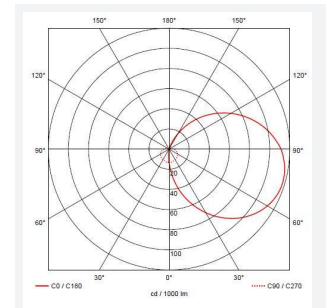

PRODUCT FEATURES

- IP65 polycarbonate LED luminaire suitable for external residential and hospitality applications and ancillary areas
- Standard and integrated PIR options available
- Polycarbonate constructions allows installation into areas exposed to adverse weather conditions
- Non-dimmable

GENERAL INFORMATION	
Wattage	9W
Lumens Delivered	800lm
Lm/W	89lm/W
Beam Angle	110
CRI	80
CCT	4000K
Input	220-240V
Operating Temp	-10°C - 40°C
SDCM	6
Product Weight without Packaging	0.916 kg

TECHNICAL INFORMATION	
Light Source	LED
Colour / Finish	White
IP Rating	IP65
Class Protection	2
Internal / External	Internal / External
Surface / Recessed / Suspended	Ceiling, Wall
Lumen Depreciation	L70 36,000h
Warranty (Years)	5
CE Mark	Yes
Diameter	280 mm