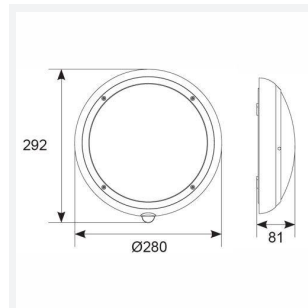

PRODUCT FEATURES

- IP65 polycarbonate LED luminaire suitable for external residential and hospitality applications and ancillary areas
- Standard and integrated PIR options available
- Polycarbonate constructions allows installation into areas exposed to adverse weather conditions
- Non-dimmable

GENERAL INFORMATION	
Wattage	9W
Lumens Delivered	800lm
Lm/W	89lm/W
Beam Angle	110
CRI	80
CCT	4000K
Input	220-240V
Operating Temp	-10°C - 40°C
SDCM	6
Product Weight without Packaging	0.916 kg

TECHNICAL INFORMATION	
Light Source	LED
Colour / Finish	White
IP Rating	IP65
Class Protection	2
Internal / External	Internal / External
Surface / Recessed / Suspended	Ceiling, Wall
Lumen Depreciation	L70 36,000h
Warranty (Years)	5
CE Mark	Yes
Diameter	280 mm