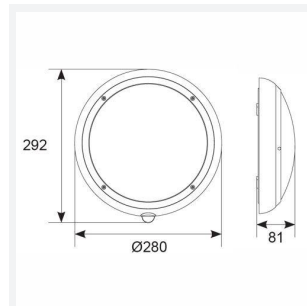

Vision Mini

Vision Mini Electronic Photocell White
Code: AVIMLED/W/PC

Category	Bulkheads
Application	Ancillary, Hospitality, Outdoor, Residential, Retail
Specification	Performance

PRODUCT FEATURES

- IP65 polycarbonate LED luminaire suitable for external residential and hospitality applications and ancillary areas
- Standard and integrated PIR options available
- Polycarbonate constructions allows installation into areas exposed to adverse weather conditions
- Non-dimmable

GENERAL INFORMATION	
Wattage	9W
Lumens Delivered	800lm
Lm/W	89lm/W
Beam Angle	110
CRI	80
CCT	4000K
Input	220-240V
Operating Temp	-10°C - 40°C
SDCM	6
Product Weight without Packaging	0.916 kg

TECHNICAL INFORMATION	
Light Source	LED
Colour / Finish	White
IP Rating	IP65
Class Protection	2
Internal / External	Internal / External
Surface / Recessed / Suspended	Ceiling, Wall
Lumen Depreciation	L70 36,000h
Warranty (Years)	5
CE Mark	Yes
Diameter	280 mm