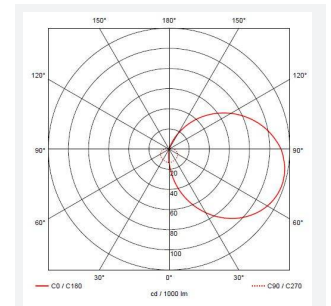

Vision Mini

Vision Mini Electronic Photocell White
Code: AVIMLED/W/PC

Category	Bulkheads
Application	Ancillary, Hospitality, Outdoor, Residential, Retail
Specification	Performance

PRODUCT FEATURES

- IP65 polycarbonate LED luminaire suitable for external residential and hospitality applications and ancillary areas
- Standard and integrated PIR options available
- Polycarbonate constructions allows installation into areas exposed to adverse weather conditions
- Non-dimmable

GENERAL INFORMATION	
Wattage	9W
Lumens Delivered	800lm
Lm/W	89lm/W
Beam Angle	110
CRI	80
CCT	4000K
Input	220/240V
Operating Temp	-10°C - 40°C
SDCM	6
Product Weight without Packaging	0.916 kg

TECHNICAL INFORMATION	
Light Source	LED
Colour / Finish	White
IP Rating	IP65
Class Protection	2
Internal / External	Internal / External
Surface / Recessed / Suspended	Ceiling, Wall
Lumen Depreciation	L70 36,000h
Warranty (Years)	5
CE Mark	Yes
Diameter	280 mm