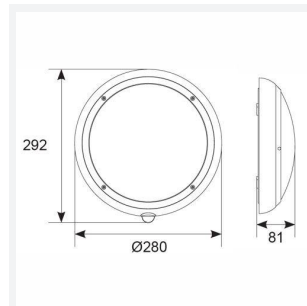

Vision Mini

Vision Mini Electronic Photocell White
Code: AVIMLED/W/PC

Category	Bulkheads
Application	Ancillary, Hospitality, Outdoor, Residential, Retail
Specification	Performance

PRODUCT FEATURES

- IP65 polycarbonate LED luminaire suitable for external residential and hospitality applications and ancillary areas
- Standard and integrated PIR options available
- Polycarbonate constructions allows installation into areas exposed to adverse weather conditions
- Non-dimmable

GENERAL INFORMATION	
Wattage	9W
Lumens Delivered	800lm
Lm/W	89lm/W
Beam Angle	110
CRI	80
CCT	4000K
Input	220/240V
Operating Temp	-10°C - 40°C
SDCM	6
Product Weight without Packaging	0.916 kg

TECHNICAL INFORMATION	
Light Source	LED
Colour / Finish	White
IP Rating	IP65
Class Protection	2
Internal / External	Internal / External
Surface / Recessed / Suspended	Ceiling, Wall
Lumen Depreciation	L70 36,000h
Warranty (Years)	5
CE Mark	Yes
Diameter	280 mm