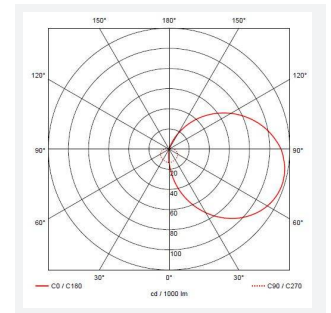

Vision Mini

Vision Mini Louvered Eyelid Accessory White
Code: AVIMLED/W/LVD

Category	Bulkheads
Application	Ancillary, Hospitality, Outdoor, Residential, Retail
Specification	Performance

PRODUCT FEATURES

- Compatible with Vision Mini
- Photocell functionality only available if ordered in conjunction with MWS
- Compatible with Vision Mini

GENERAL INFORMATION

Wattage	9W
Lumens Delivered	800lm
Lm/W	89lm/W
Beam Angle	110
SDCM	6
Product Weight without Packaging	0.104 kg

TECHNICAL INFORMATION

Colour / Finish	White
Internal / External	Internal / External
Diameter	280 mm