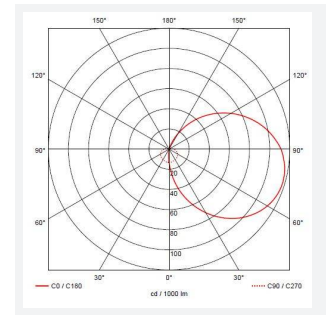

PRODUCT FEATURES

- Compatible with Vision Mini
- Photocell functionality only available if ordered in conjunction with MWS
- Compatible with Vision Mini

GENERAL INFORMATION

Wattage	9W
Lumens Delivered	800lm
Lm/W	89lm/W
Beam Angle	110
Product Weight without Packaging	0.104 kg

TECHNICAL INFORMATION

Colour / Finish	White
Internal / External	Internal / External
Diameter	280 mm